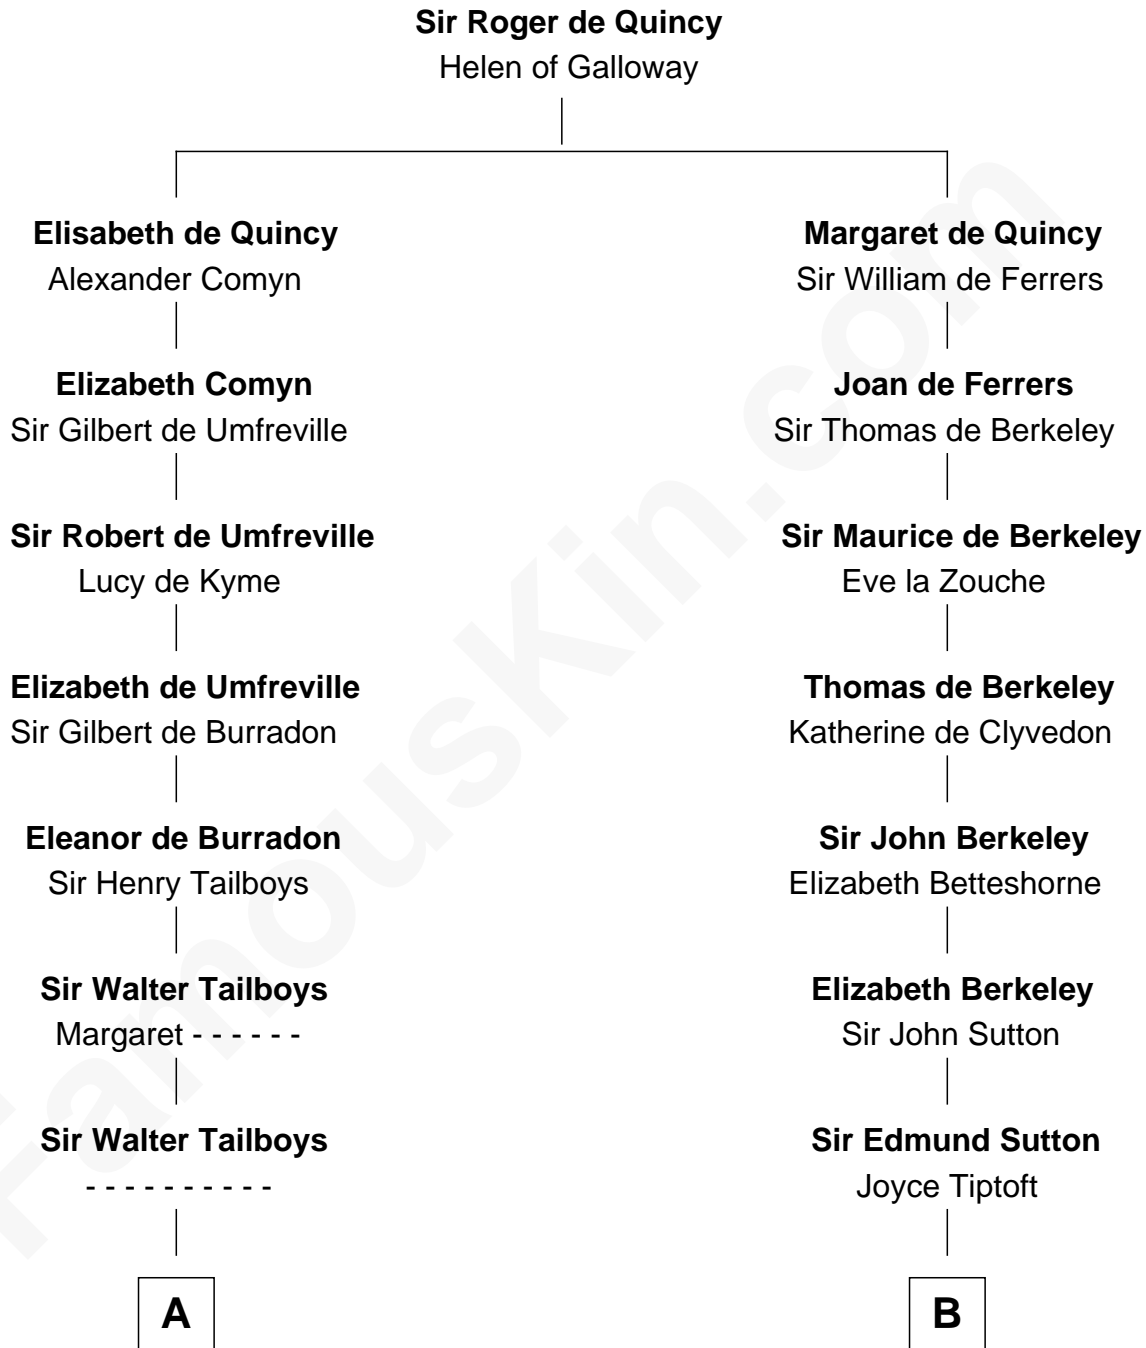

FamousKin.com

Relationship Chart of

Charles Carroll

Signer of the Declaration of Independence

18th cousin 2 times removed of

John Kerry

68th U.S. Secretary of State

C

Elizabeth Brooke

Charles Carroll

Charles Carroll

Signer of Declaration of Independence

D

Robert Charles Winthrop

Elizabeth Mason

Margaret Tyndal Winthrop