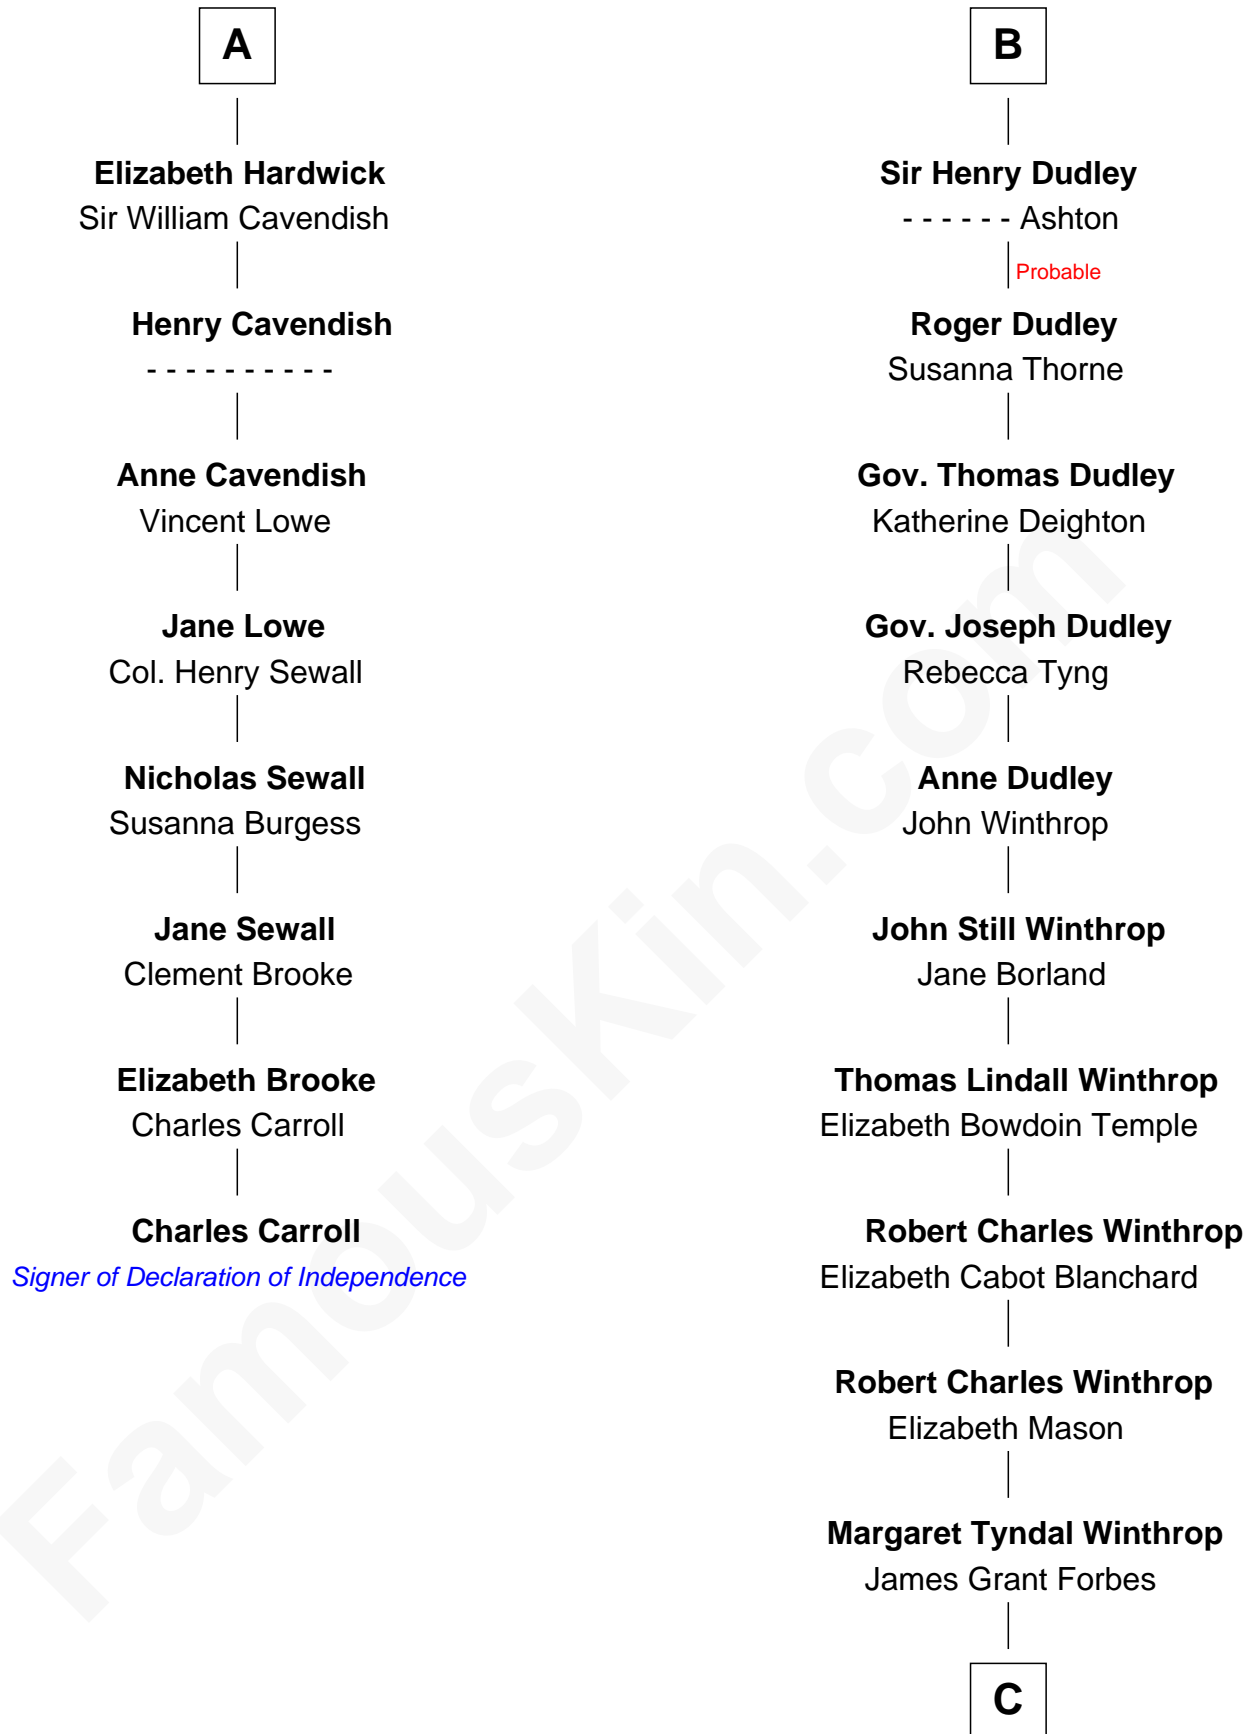

## Relationship Chart of

### Charles Carroll

*Signer of the Declaration of Independence*

14th cousin 4 times removed of

**John Kerry**

*68th U.S. Secretary of State*

**Edmund Fitzalan**

Alice de Warenne

**C**

—  
**Rosemary Isabel Forbes**

Richard John Kerry

—  
**John Kerry**

*68th U.S. Secretary of State*

FamousKin.com