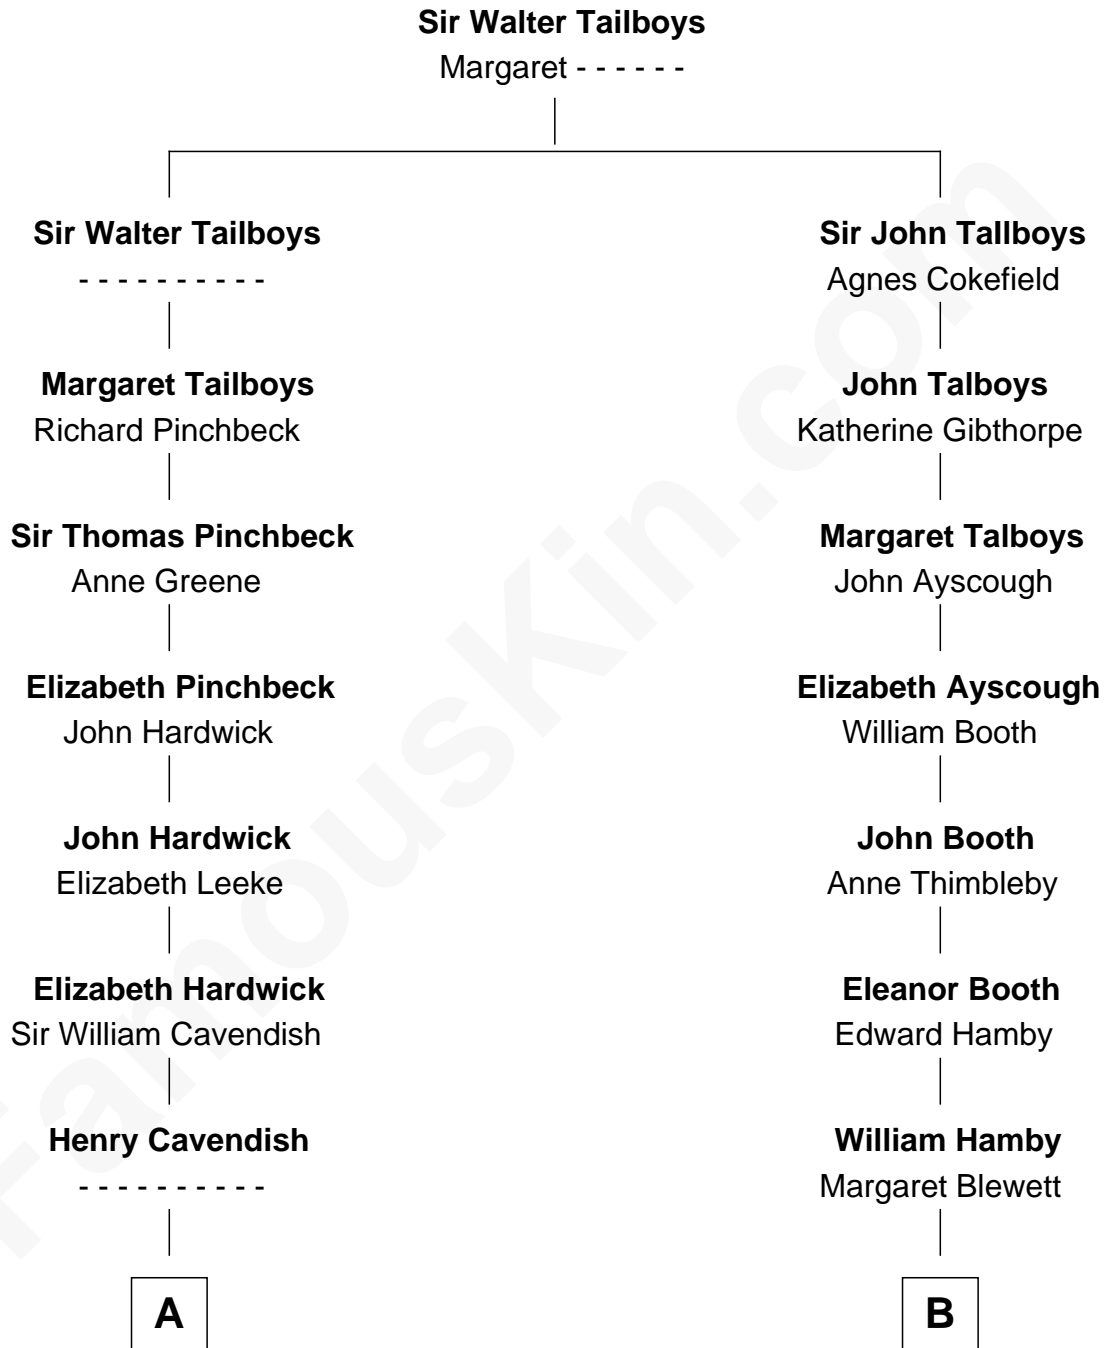

FamousKin.com

Relationship Chart of

Charles Carroll

Signer of the Declaration of Independence

12th cousin 8 times removed of

Jeb Bush

43rd Governor of Florida

C

Samuel Prescott Bush

Flora Sheldon

Prescott Sheldon Bush

Dorothy Wear Walker

George Herbert Walker Bush

Barbara Pierce

Jeb Bush

43rd Governor of Florida