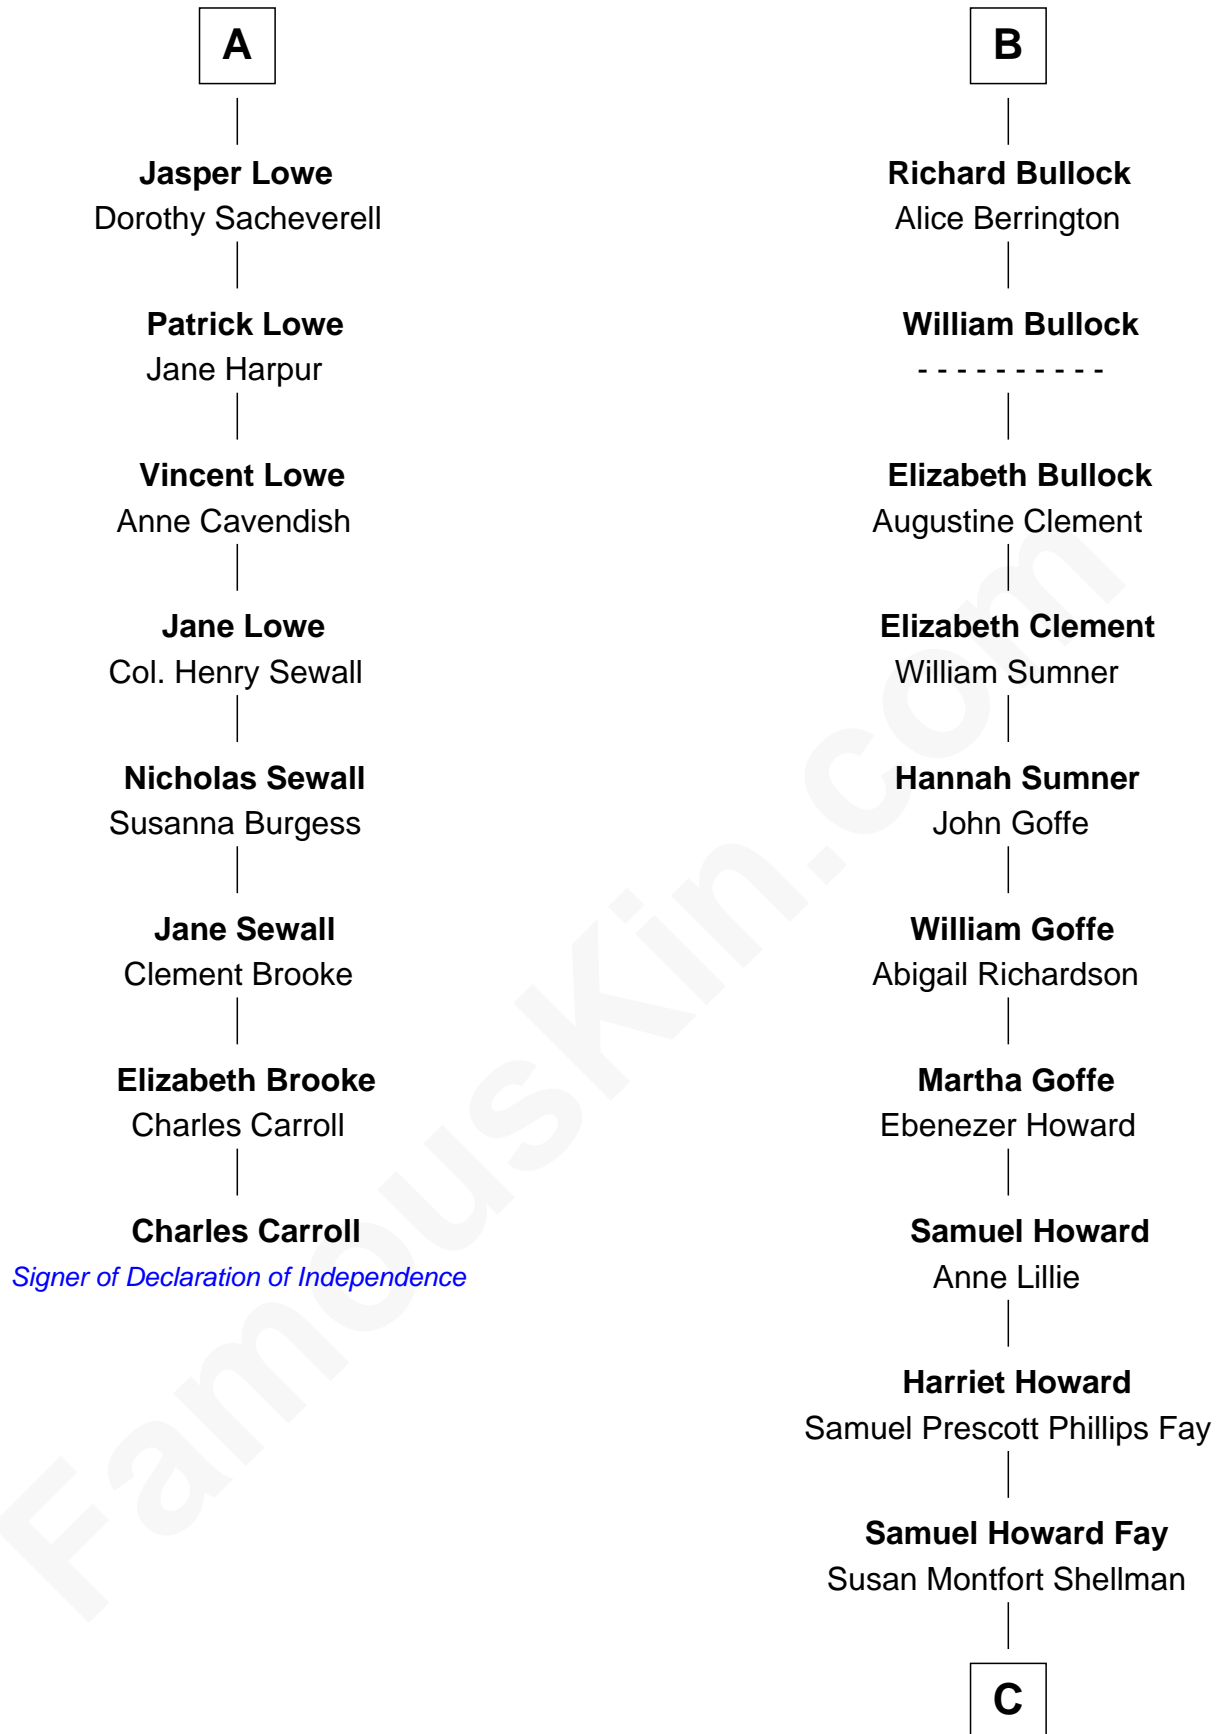

## Relationship Chart of

### Charles Carroll

*Signer of the Declaration of Independence*

**14th cousin 7 times removed of**

### Jeb Bush

*43rd Governor of Florida*

**Sir John Howard**

Alice de Bois

**C**

**Harriet Eleanor Fay**  
Rev. James Smith Bush

**Samuel Prescott Bush**  
Flora Sheldon

**Prescott Sheldon Bush**  
Dorothy Wear Walker

**George Herbert Walker Bush**  
Barbara Pierce

**Jeb Bush**  
*43rd Governor of Florida*

FamousKin.com