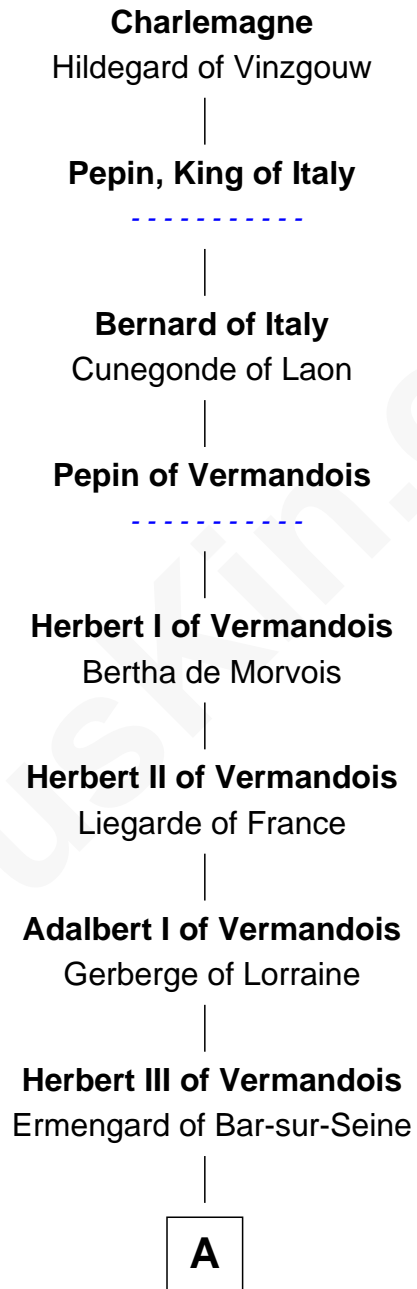

FamousKin.com Relationship Chart of

Charles Carroll

Signer of the Declaration of Independence

30th Great-grandson of

Charlemagne

King of the Franks

A

Otho of Vermandois

Parvia - - - - -

Herbert IV of Vermandois

Adèle of Valois

Adèle of Vermandois

Hugh I of Vermandois

Isabel de Vermandois

William de Warenne

Gundred de Warenne