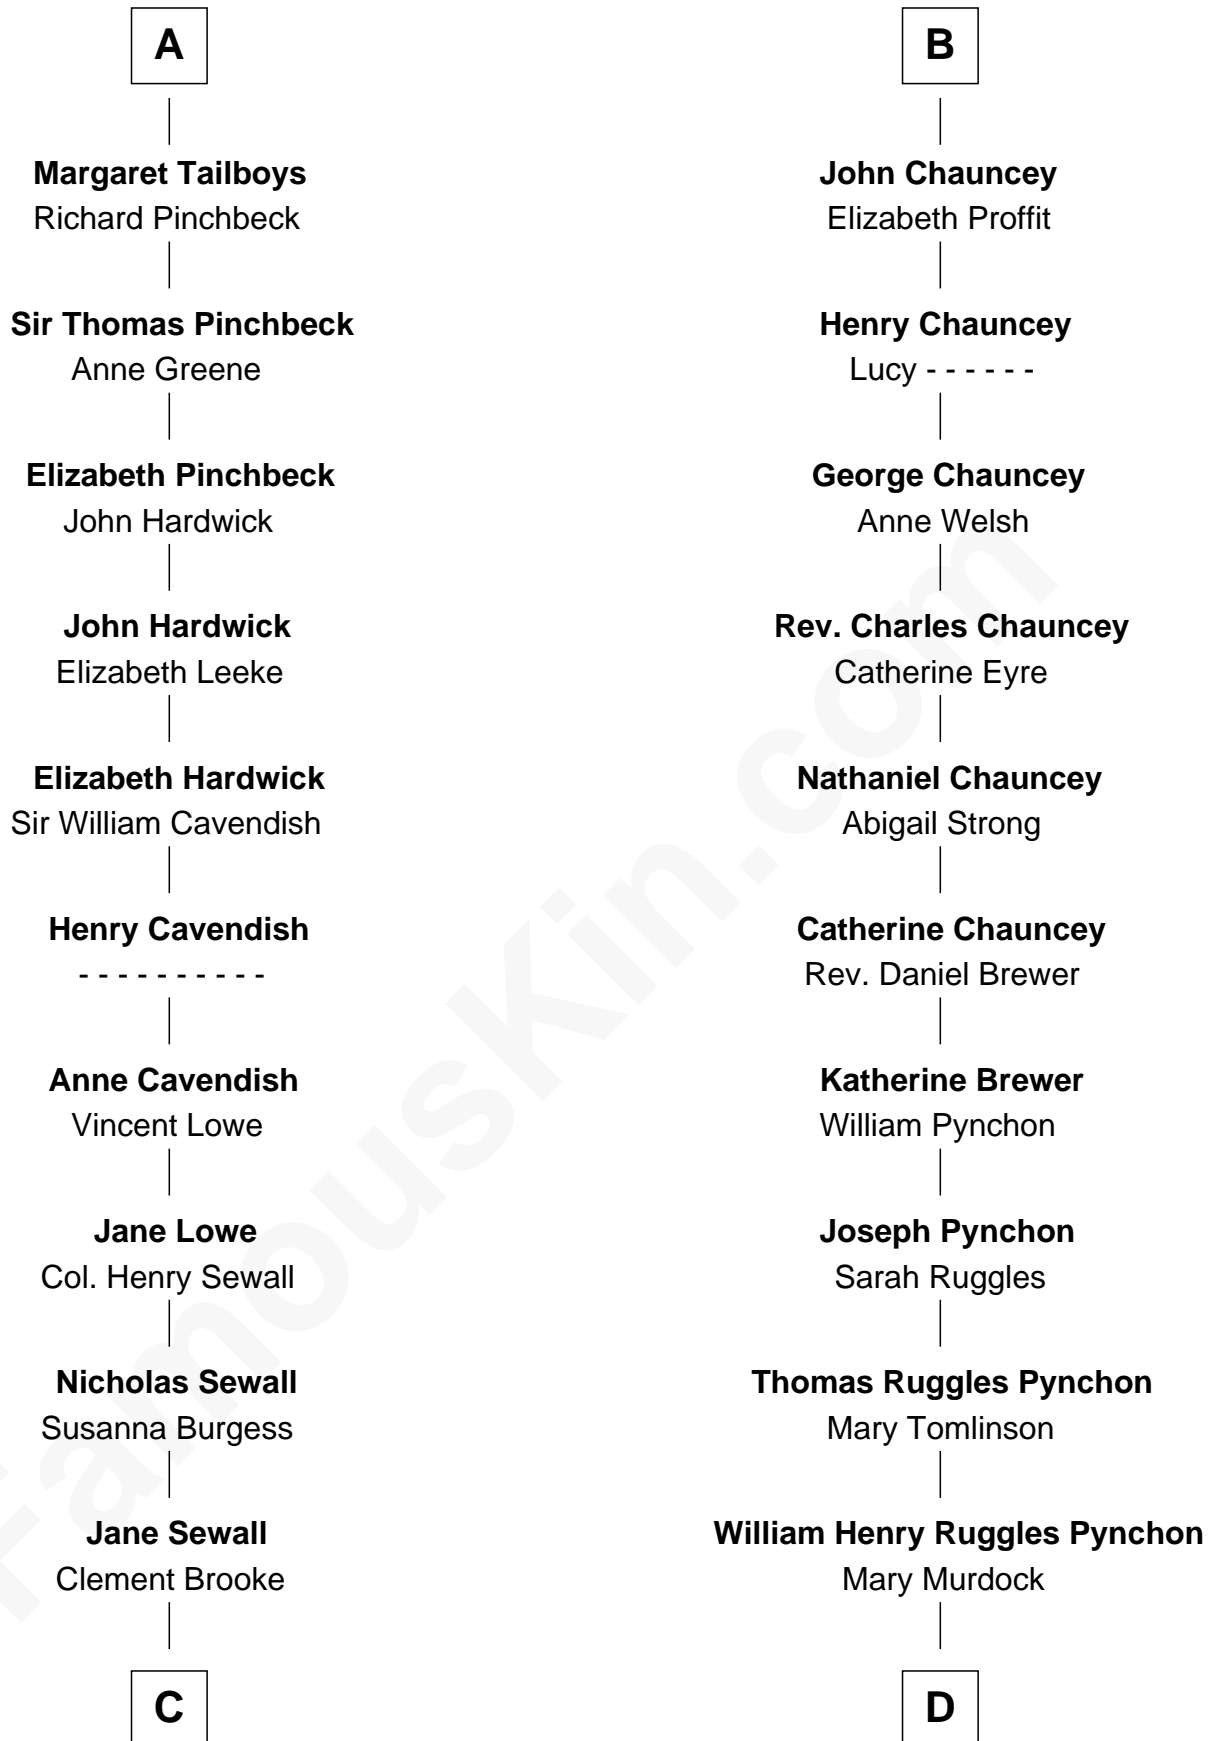

FamousKin.com

Relationship Chart of

Charles Carroll

Signer of the Declaration of Independence

18th cousin 2 times removed of

Thomas Pynchon
American Novelist

Hugh le Bigod
Maud Marshal

C

Elizabeth Brooke

Charles Carroll

Charles Carroll

Signer of Declaration of Independence

D

William Lyon Pynchon

Annie Payne Cogswell

William Henry Chichele Pynchon