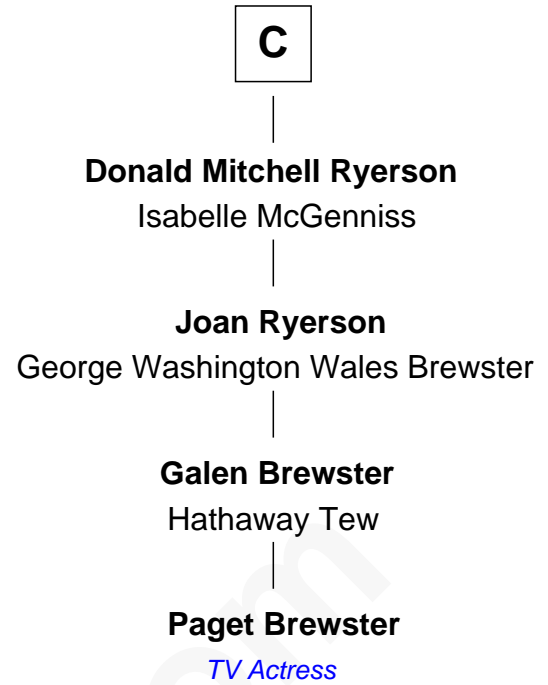

FamousKin.com

Relationship Chart of

Charles Carroll

Signer of the Declaration of Independence

12th cousin 8 times removed of

Paget Brewster
TV Actress

Sir Hugh Shirley
Beatrice Brewes

A

Vincent Lowe
Anne Cavendish

Jane Lowe
Col. Henry Sewall

Nicholas Sewall
Susanna Burgess

Jane Sewall
Clement Brooke

Elizabeth Brooke
Charles Carroll

Charles Carroll
Signer of Declaration of Independence

B

Gov. Thomas Dudley
Dorothy York

Mercy Dudley
Rev. John Woodbridge

Rev. John Woodbridge
Abigail Leete

Rev. Ephraim Woodbridge
Hannah Morgan

Paul Woodbridge
Sarah Goodridge

Rev. Ephraim Woodbridge
Mary Shaw

Nathaniel Shaw Woodbridge
Elizabeth Mumford

Lucretia Mumford Woodbridge
Rev. Alfred Mitchell

Donald Grant Mitchell
Mary Frances Pringle

Mary Pringle Mitchell
Edward Larned Ryerson

C

FamousKin.com