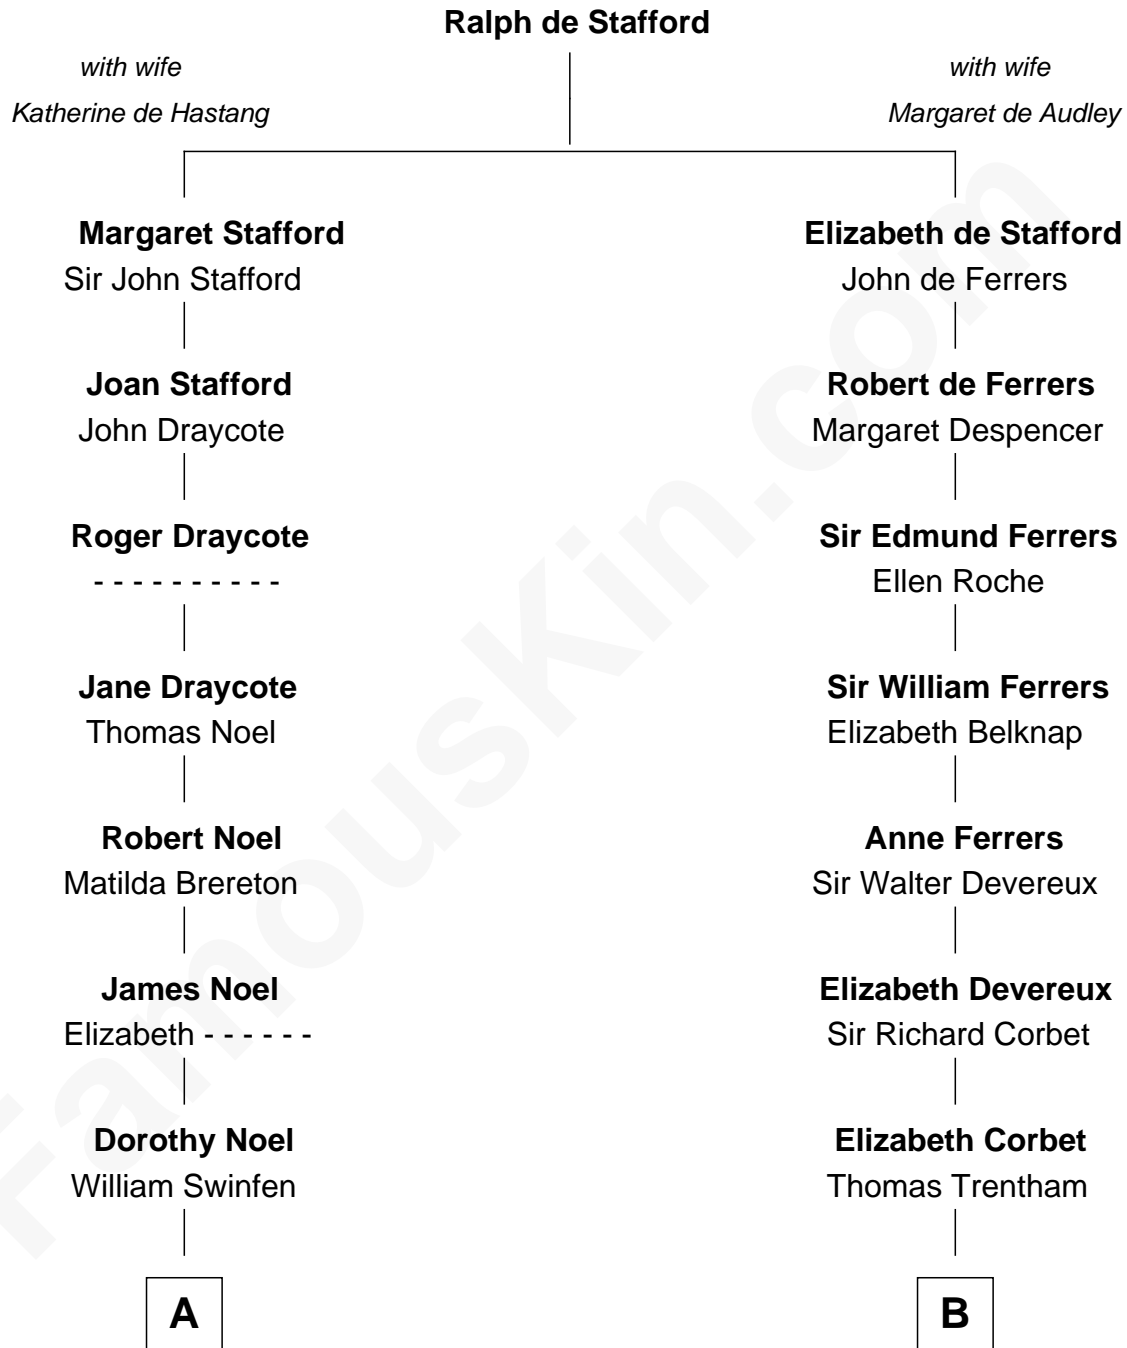

FamousKin.com

Relationship Chart of

Charles Carroll

Signer of the Declaration of Independence

14th cousin 7 times removed of

Paget Brewster
TV Actress

A

Arthur Swinfen

Alice Ragdale

Elizabeth Swinfen

John Dugdale

Mary Dugdale

Richard Sewall

Col. Henry Sewall

Jane Lowe

Nicholas Sewall