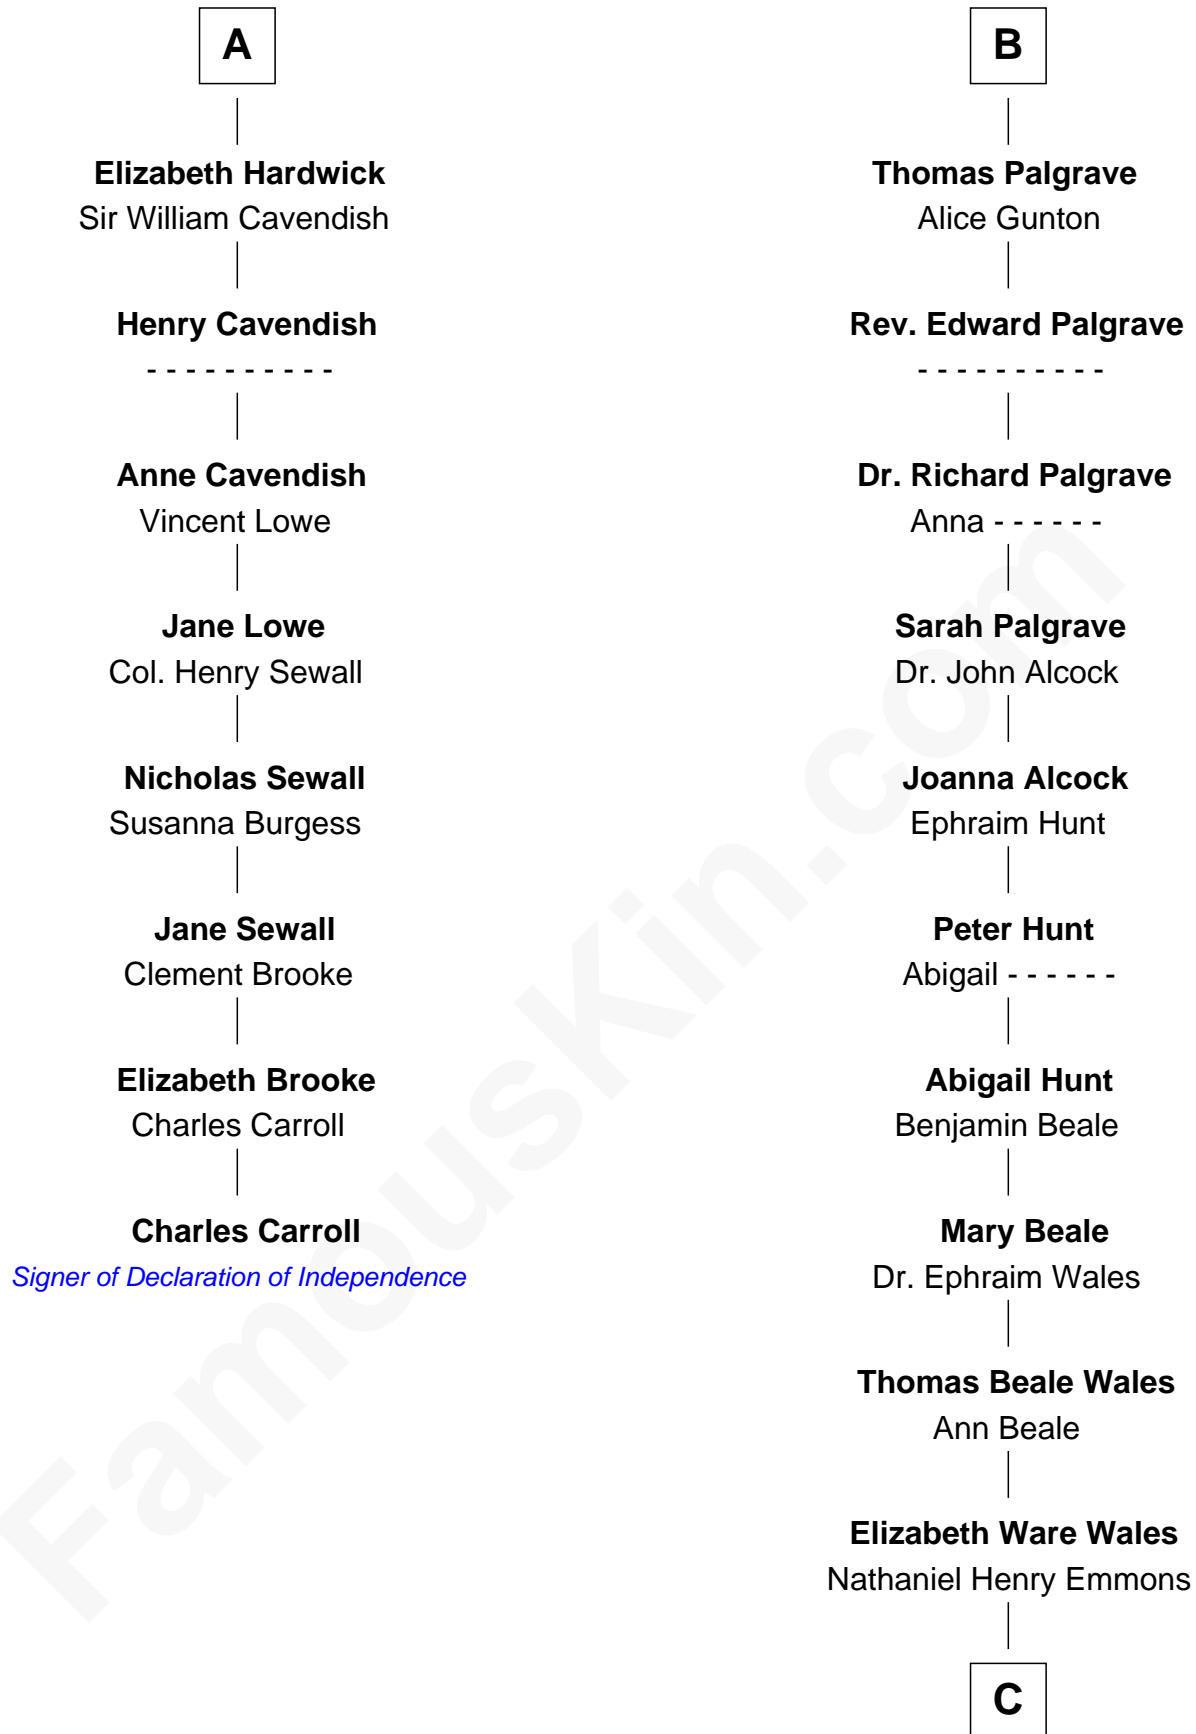

## Relationship Chart of

### Charles Carroll

*Signer of the Declaration of Independence*

14th cousin 7 times removed of

**Paget Brewster**  
*TV Actress*

**Edmund Fitzalan**  
Alice de Warenne

**C**

**Ann Wales Emmons**

Benjamin Brewster

**Dr. George Washington Wales Brewster**

Ellen Mackenzie Hodge

**George Washington Wales Brewster**

Joan Ryerson

**Galen Brewster**

Hathaway Tew

**Paget Brewster**

*TV Actress*