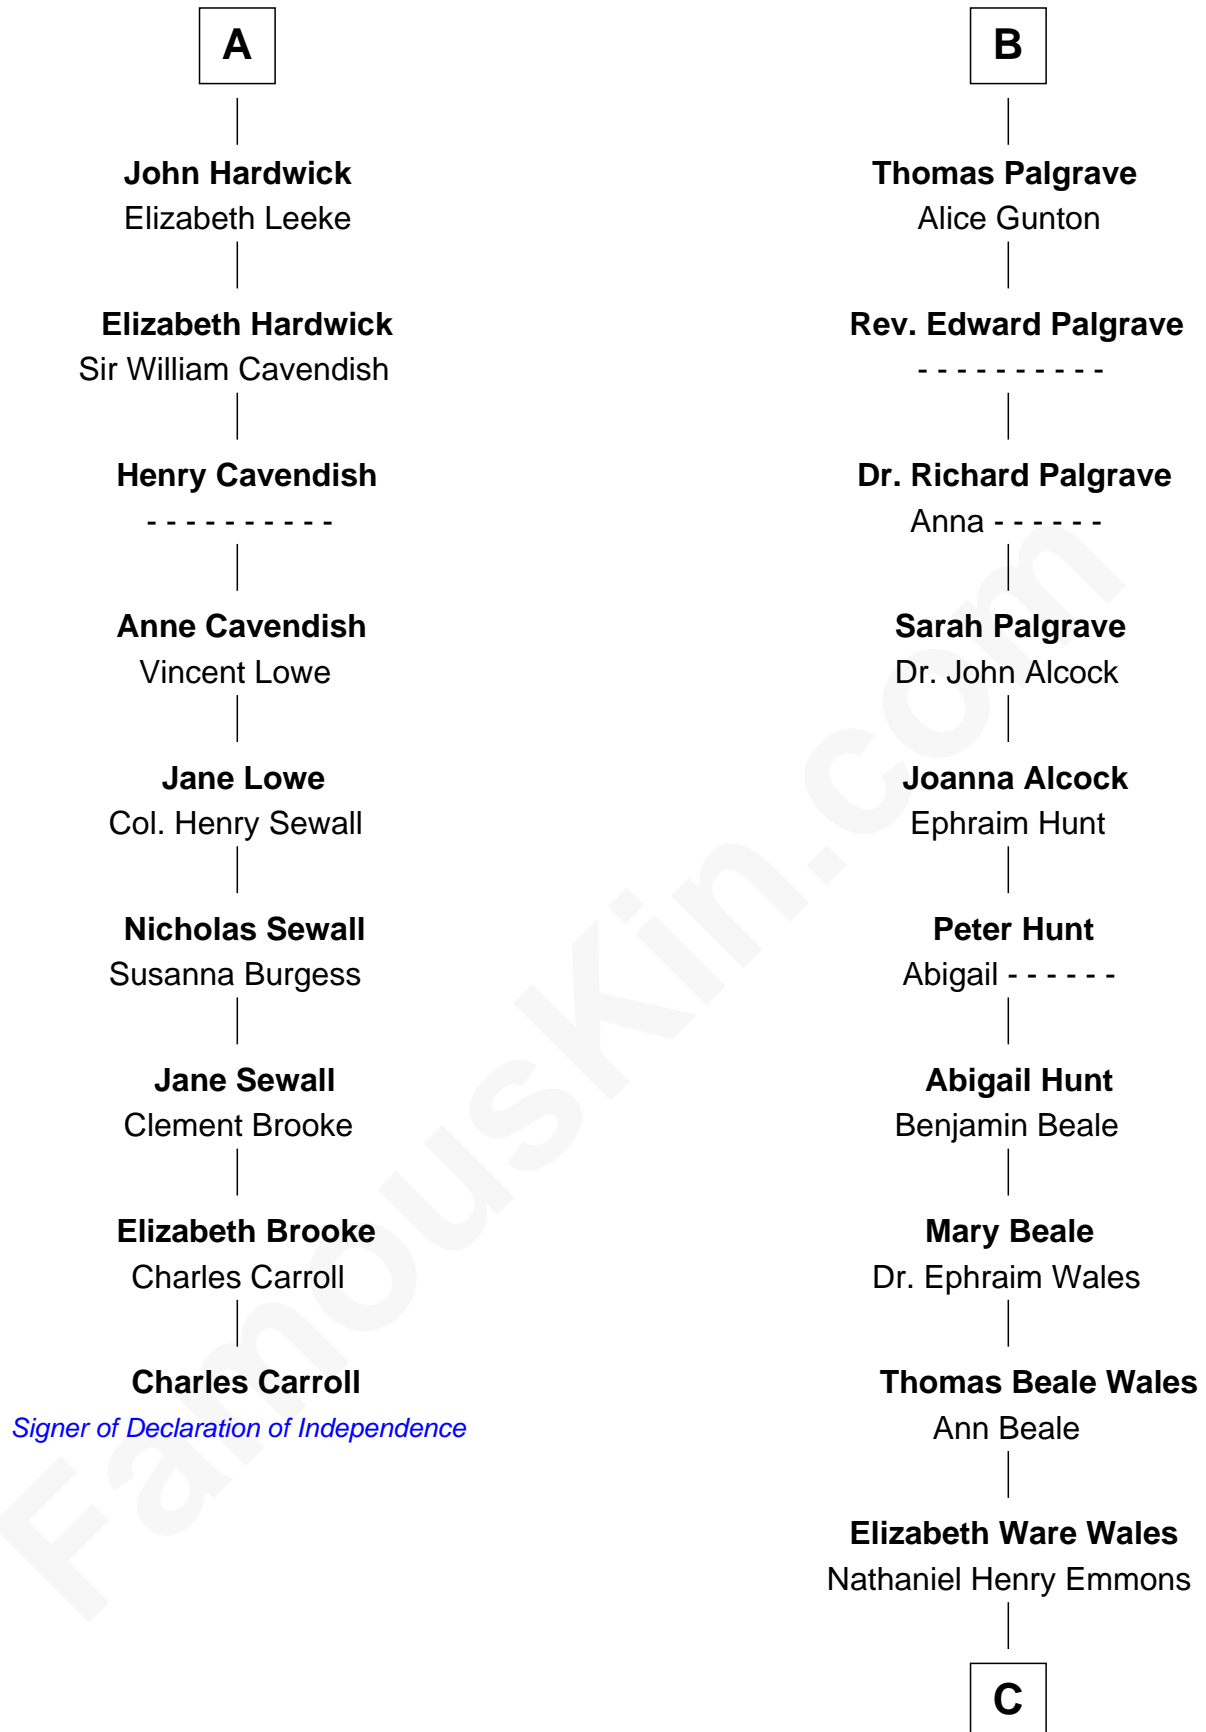

FamousKin.com

Relationship Chart of

Charles Carroll

Signer of the Declaration of Independence

15th cousin 6 times removed of

Paget Brewster
TV Actress

Humphrey de Bohun
Elizabeth Plantagenet

Eleanor de Bohun
Sir James le Boteler

Pernel le Boteler
Sir Gilbert Talbot

Sir Richard Talbot
Ankaret le Strange

Mary Talbot
Sir Thomas Greene

Sir Thomas Greene
Marine Bellers

Anne Greene
Sir Thomas Pinchbeck

Elizabeth Pinchbeck
John Hardwick

A

Sir William de Bohun
Elizabeth de Badlesmere

Elizabeth de Bohun
Sir Richard Fitzalan

Elizabeth Fitzalan
Sir Robert Goushill

Elizabeth Goushill
Sir Robert Wingfield

Elizabeth Wingfield
Sir William Brandon

Eleanor Brandon
John Glemham

Anne Glemham
Henry Palgrave

B

Signer of Declaration of Independence

C

Ann Wales Emmons

Benjamin Brewster

Dr. George Washington Wales Brewster

Ellen Mackenzie Hodge