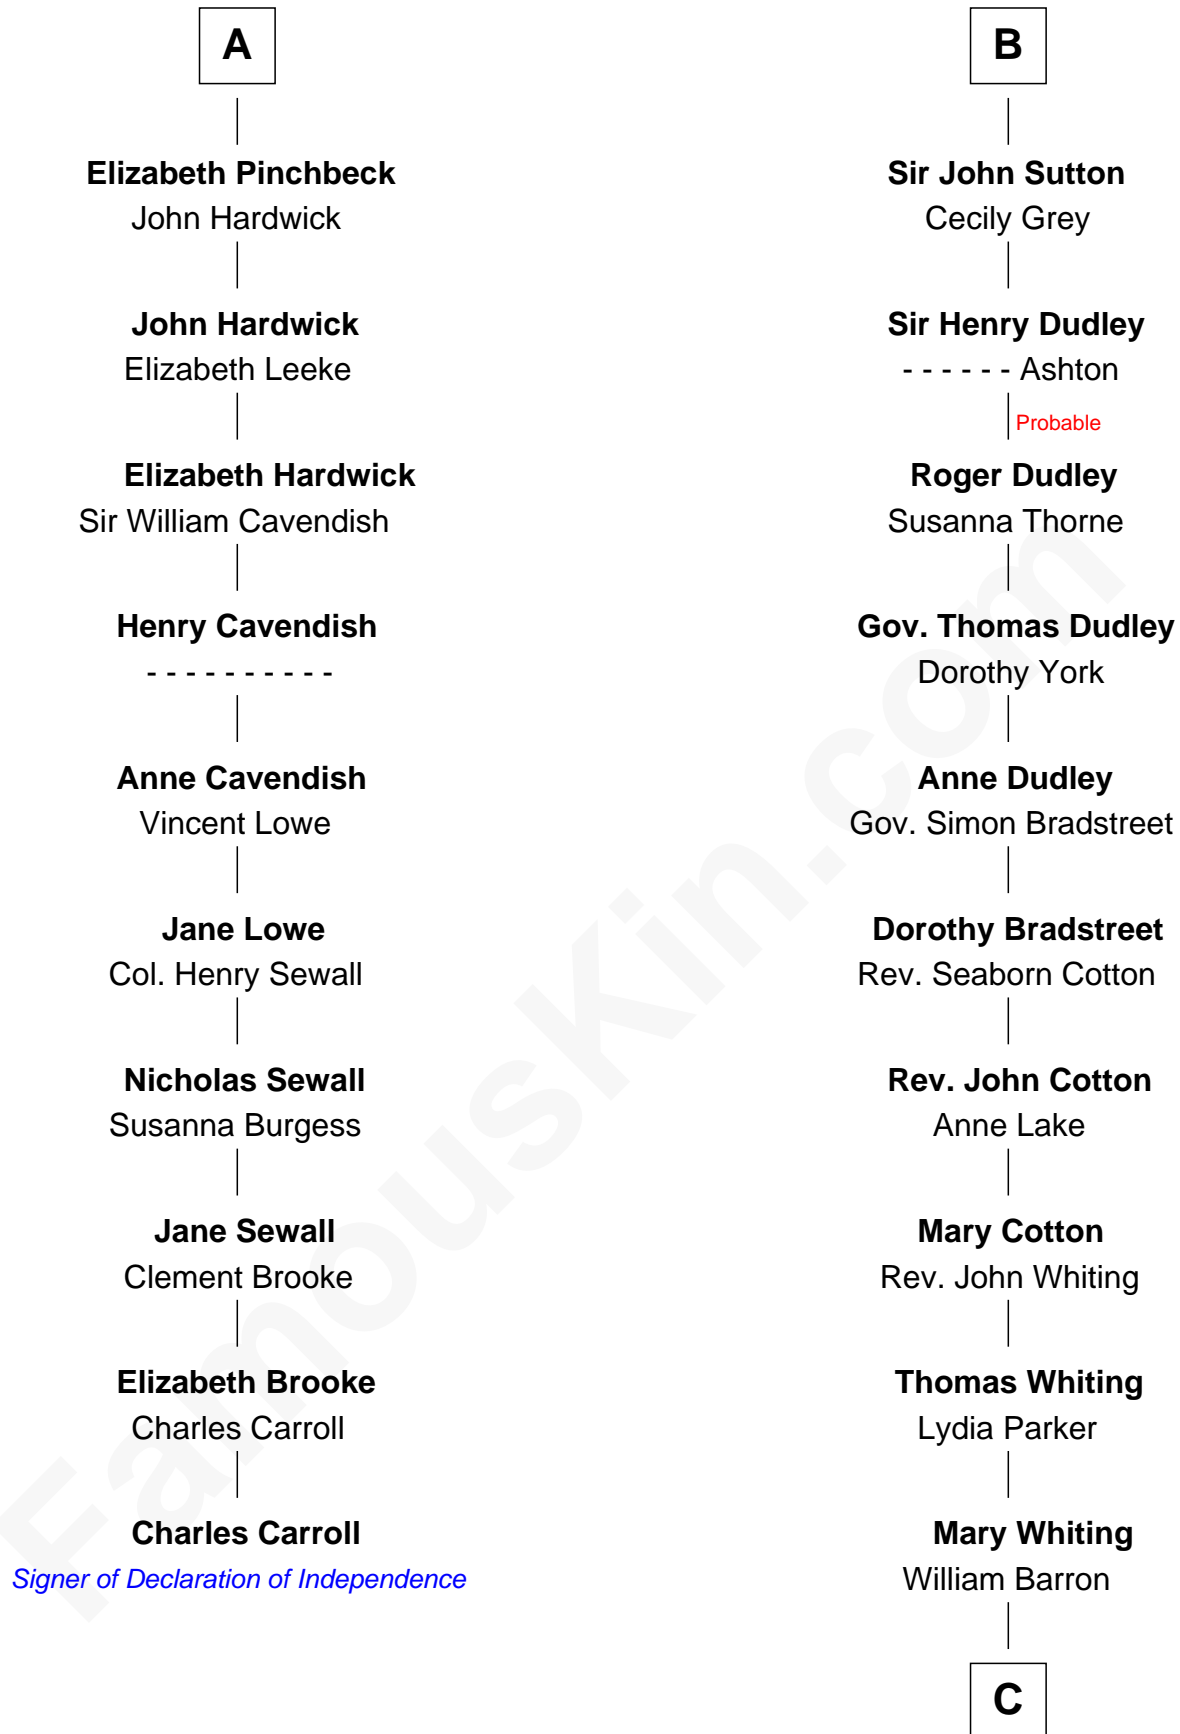

## Relationship Chart of

### Charles Carroll

*Signer of the Declaration of Independence*

16th cousin 4 times removed of

### James Sherman

*27th U.S. Vice-President*

**C**

—  
**Mary Augusta Barron**

Stalham Williams

—  
**Frances Lucretia Williams**

Richard Winslow Sherman

—  
**Mary Frances Sherman**