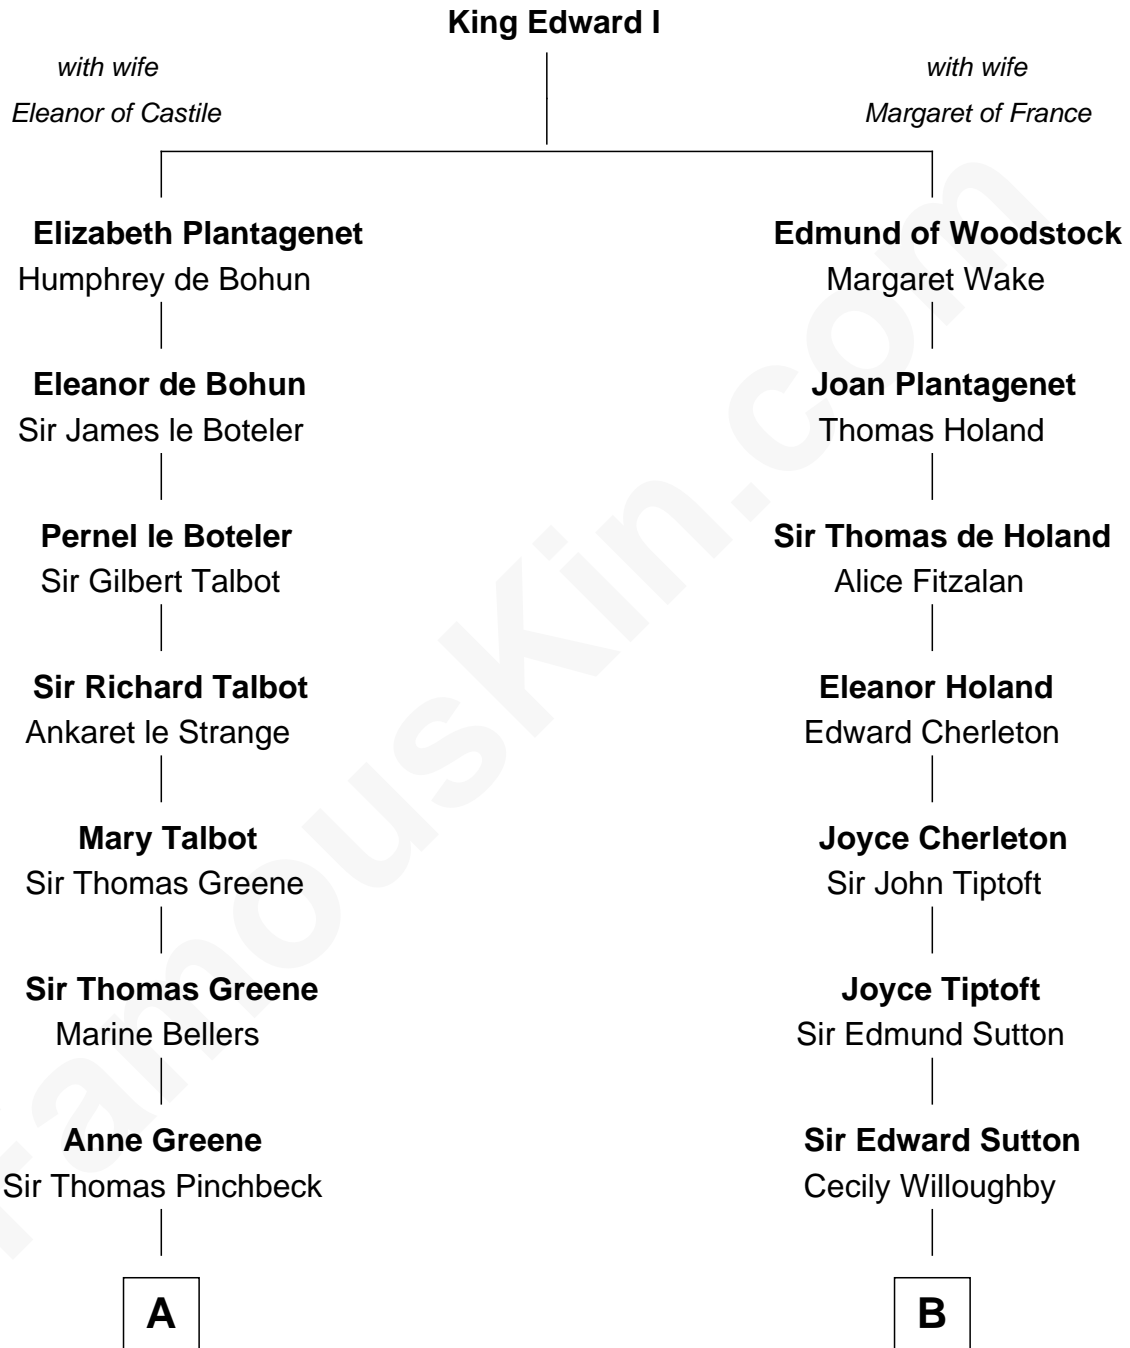

## Relationship Chart of

### Charles Carroll

*Signer of the Declaration of Independence*

16th cousin 4 times removed of

### James Sherman

*27th U.S. Vice-President*

**C**

—  
**Mary Augusta Barron**

Stalham Williams

—  
**Frances Lucretia Williams**

Richard Winslow Sherman

—  
**Mary Frances Sherman**