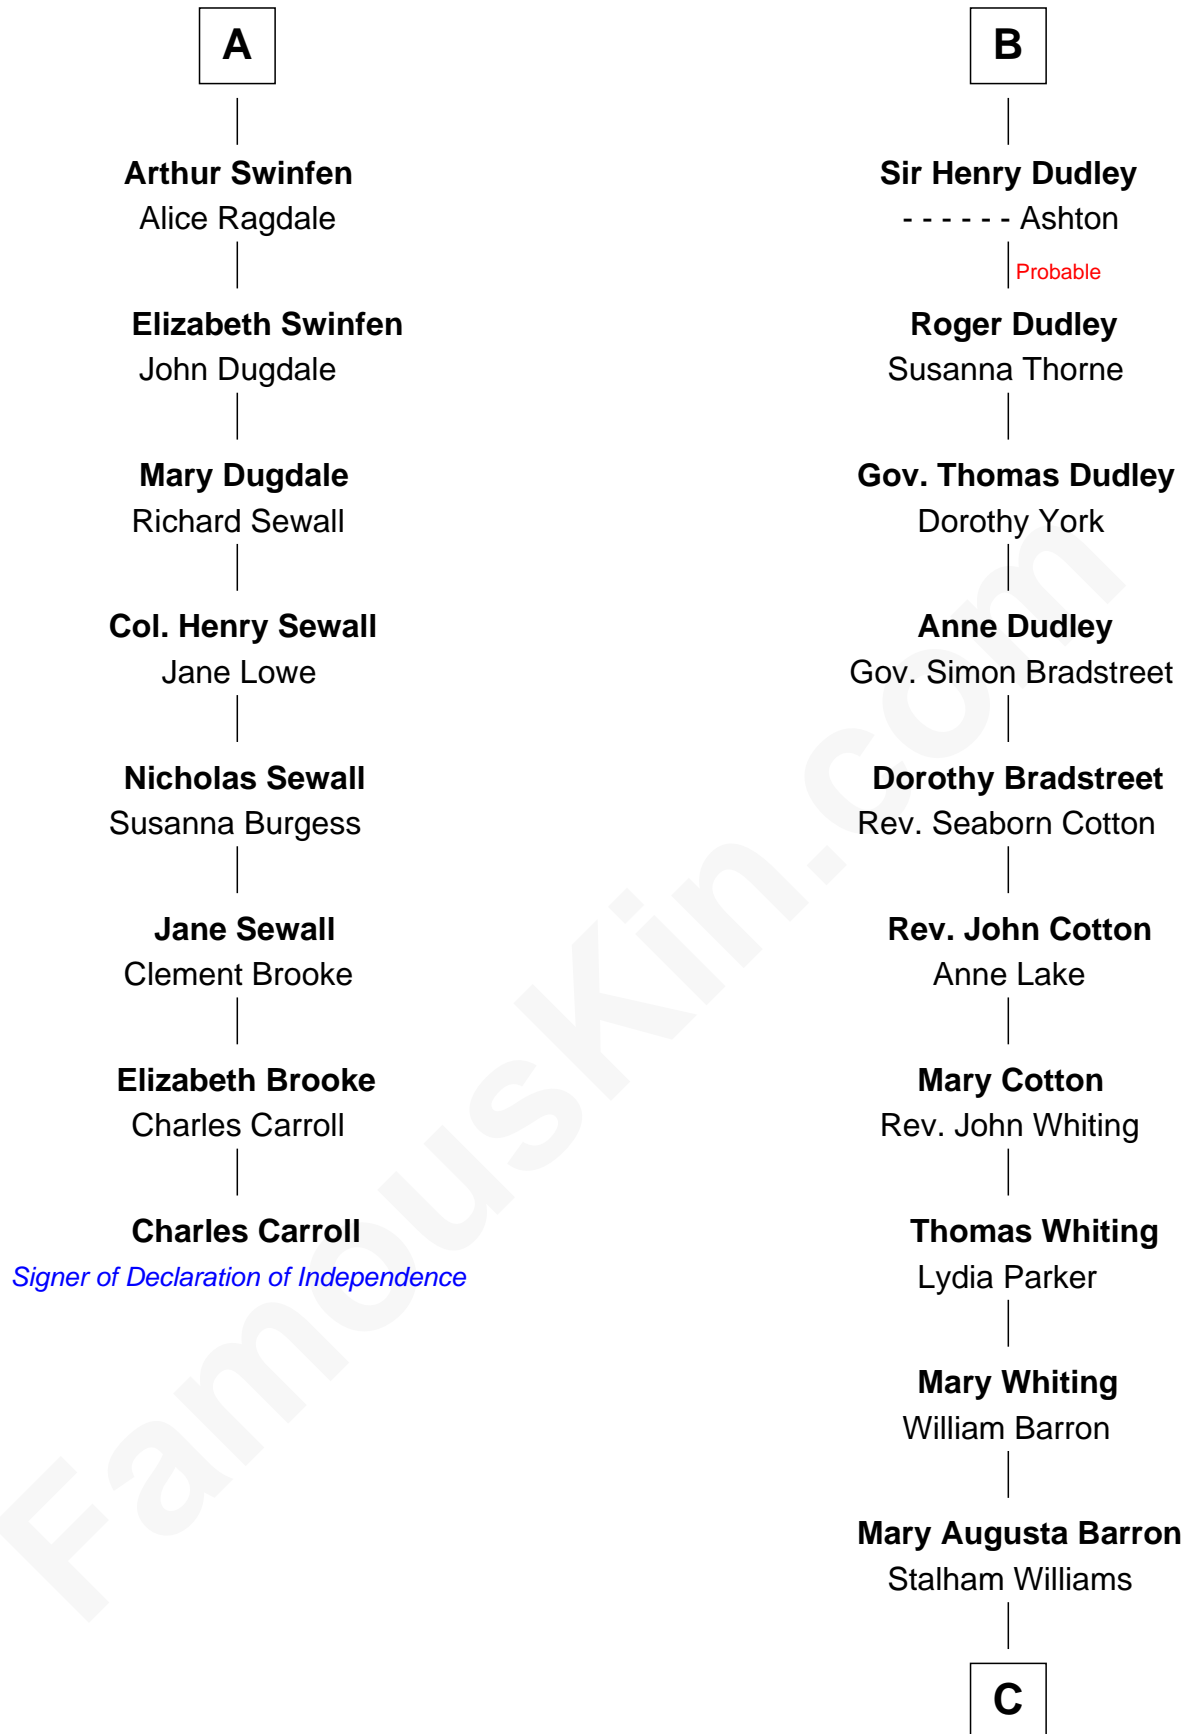

FamousKin.com

Relationship Chart of

Charles Carroll

Signer of the Declaration of Independence

14th cousin 5 times removed of

James Sherman

27th U.S. Vice-President

C

Frances Lucretia Williams

Richard Winslow Sherman

Mary Frances Sherman

Richard Updike Sherman

James Sherman

27th U.S. Vice-President

FamousKin.com