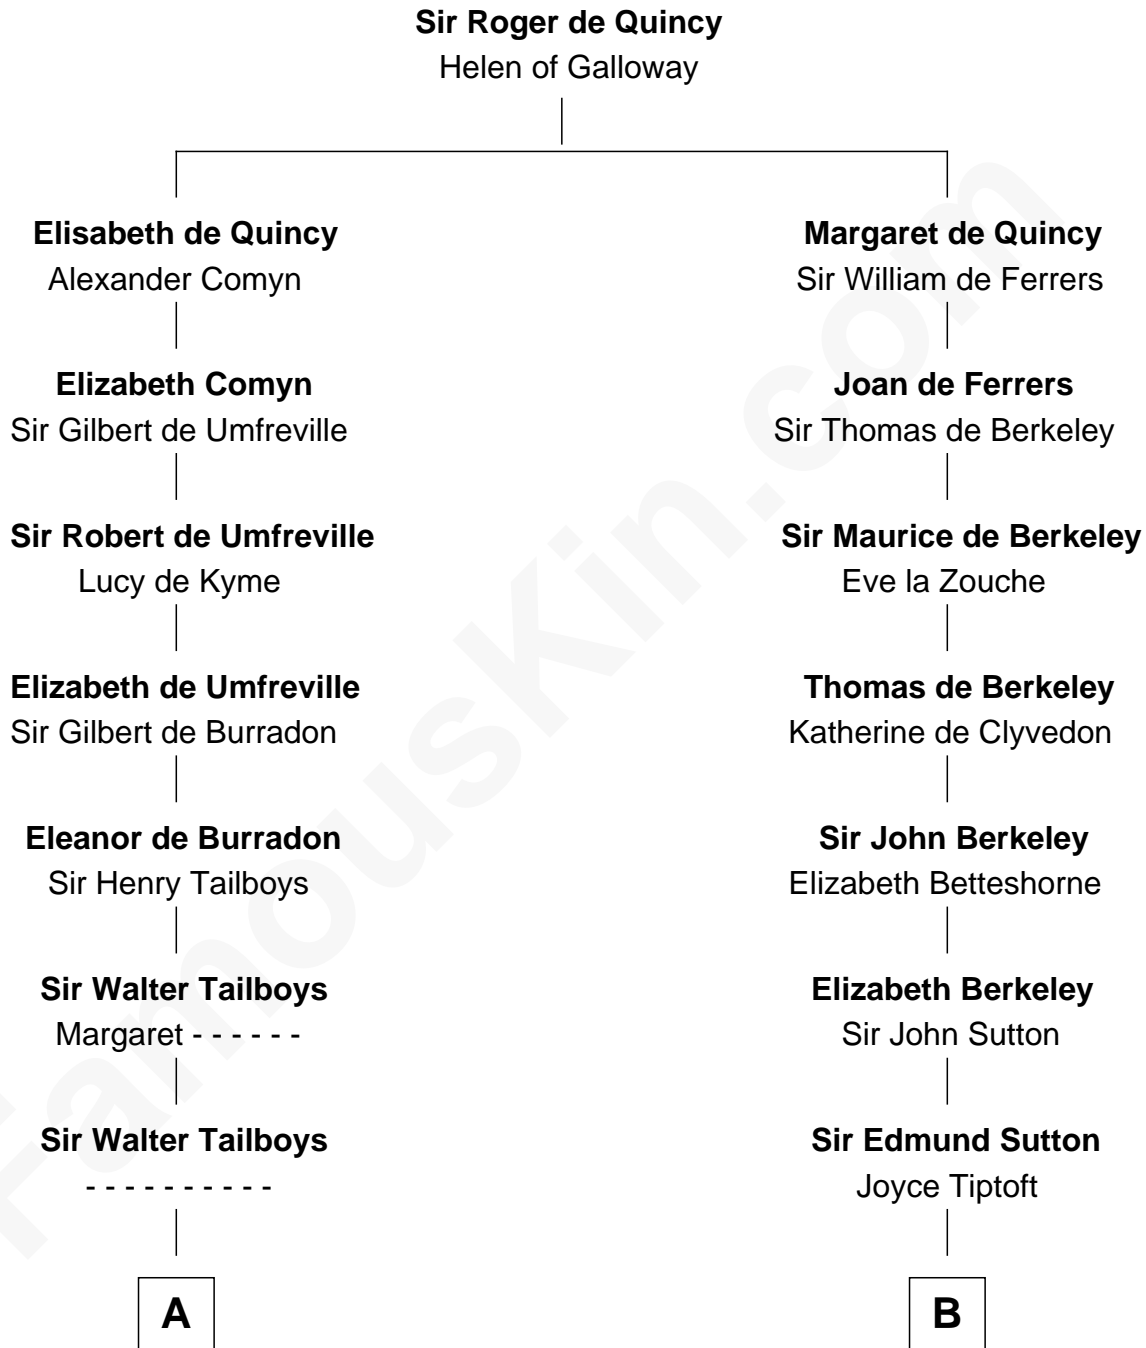

## Relationship Chart of

### Charles Carroll

*Signer of the Declaration of Independence*

18th cousin 3 times removed of

**James Sherman**

*27th U.S. Vice-President*

**C**

**Elizabeth Brooke**

Charles Carroll

**Charles Carroll**

*Signer of Declaration of Independence*

**D**

**Mary Whiting**

William Barron

**Mary Augusta Barron**

Stalham Williams

**Frances Lucretia Williams**