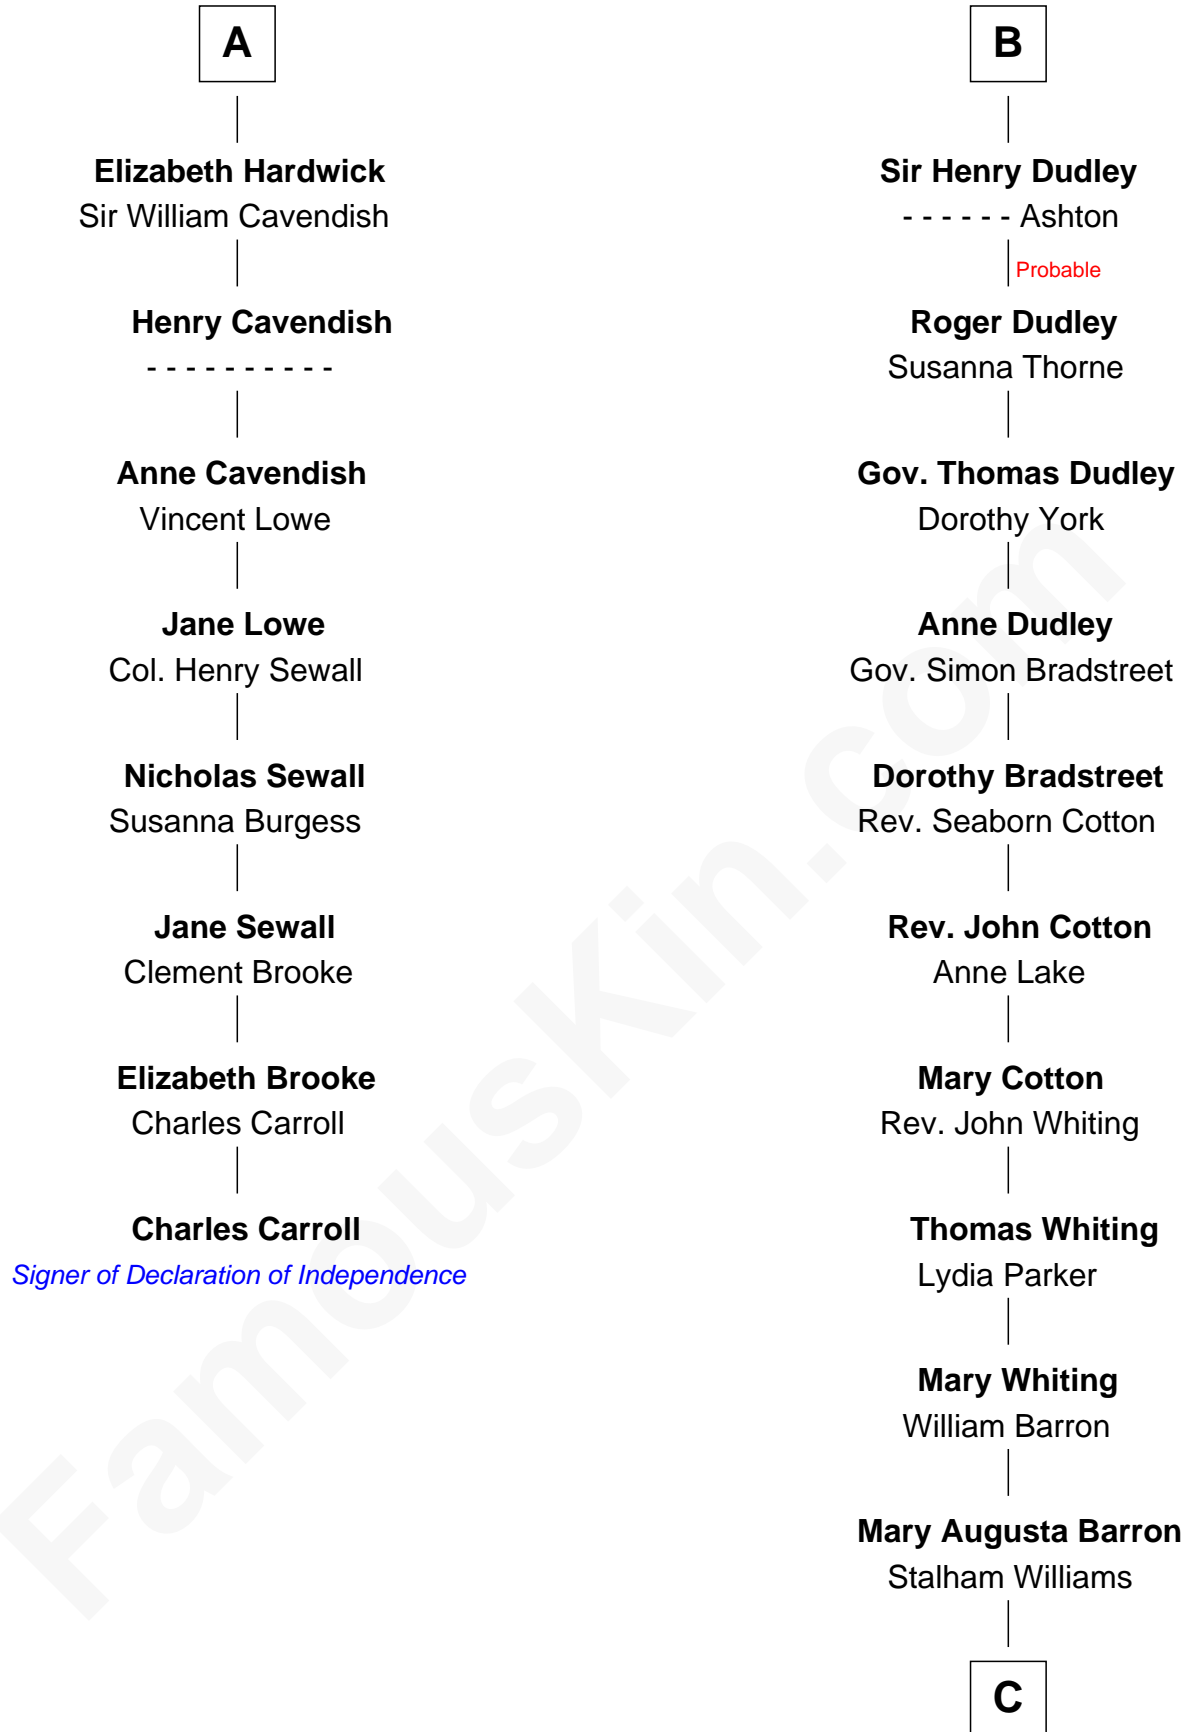

## Relationship Chart of

### Charles Carroll

*Signer of the Declaration of Independence*

14th cousin 5 times removed of

### James Sherman

*27th U.S. Vice-President*

**Edmund Fitzalan**

Alice de Warenne

C

Frances Lucretia Williams

Richard Winslow Sherman

Mary Frances Sherman