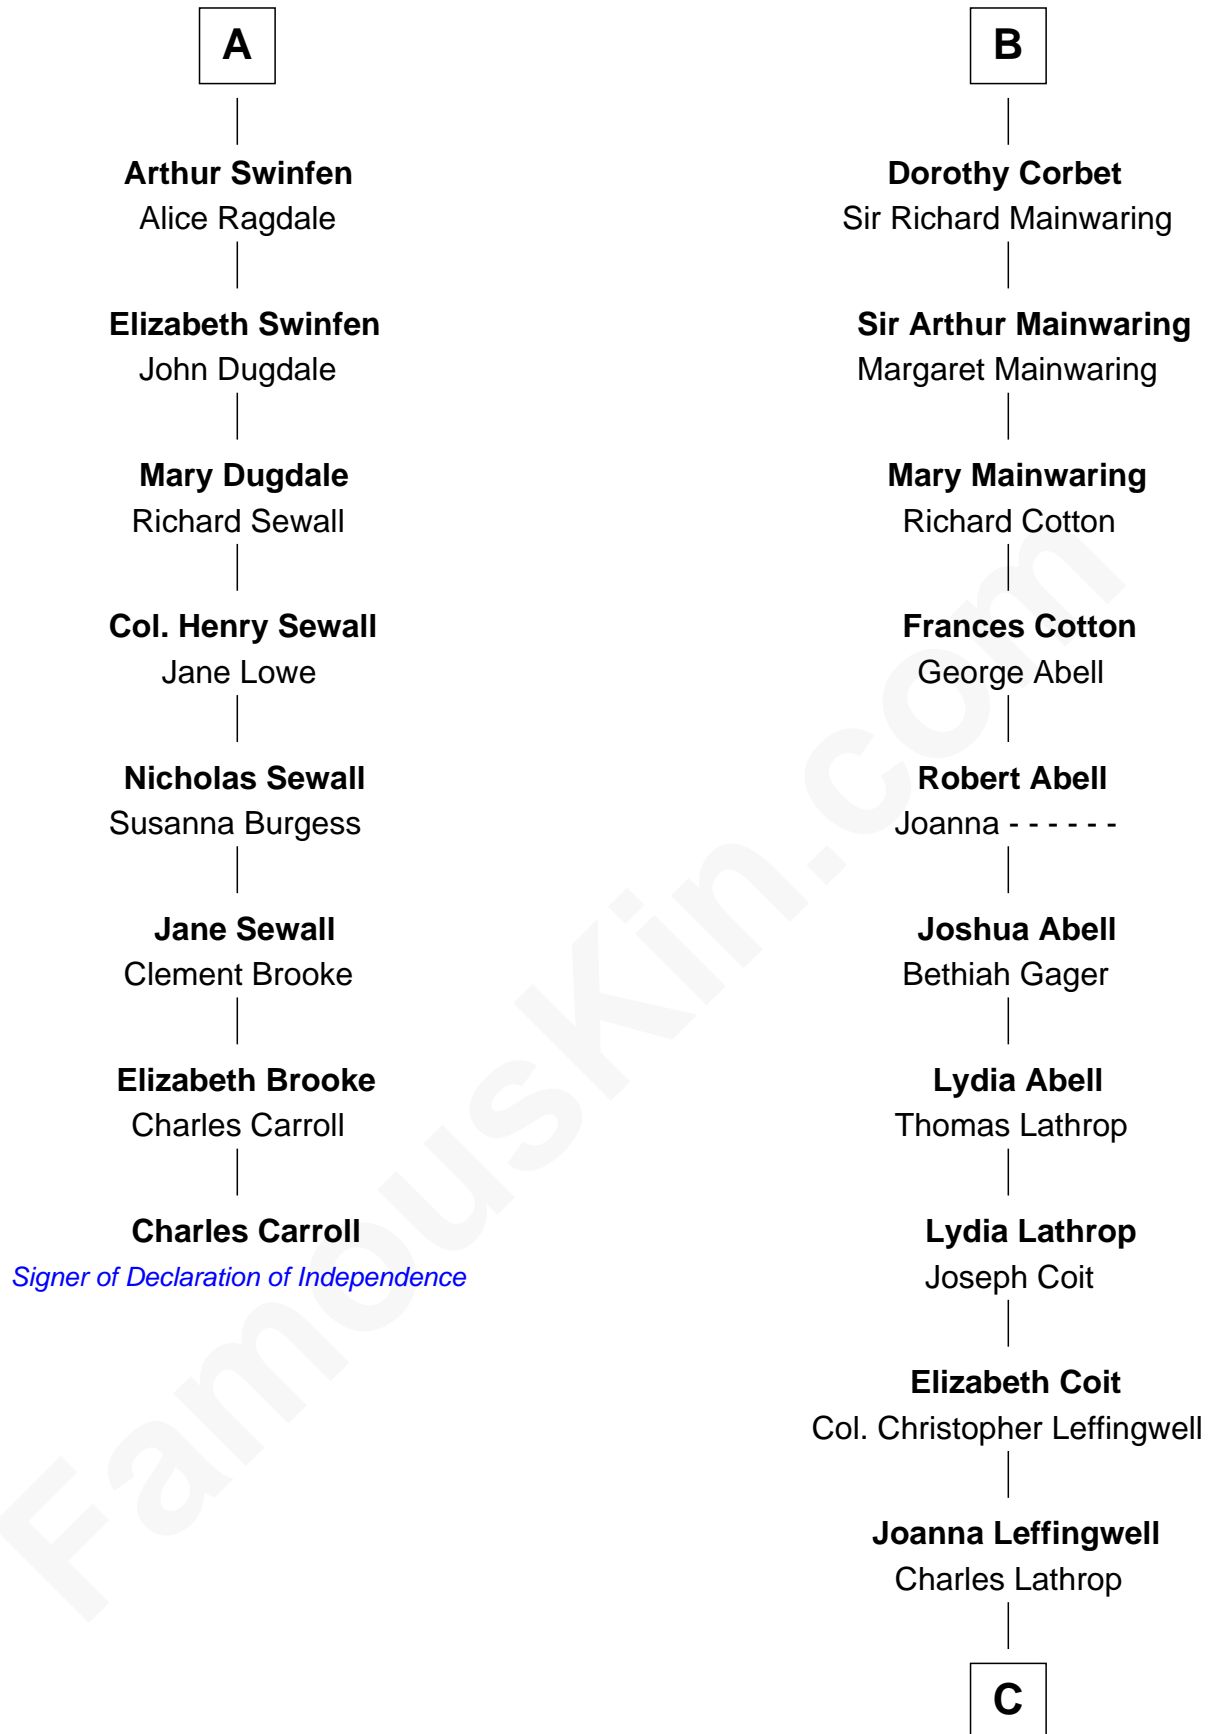

## Relationship Chart of

### Charles Carroll

*Signer of the Declaration of Independence*

**14th cousin 6 times removed of**

**Allen Dulles**

*5th Director of the C.I.A.*

**C**

—  
**Harriet Wadsworth Lathrop**

Rev. Miron Winslow