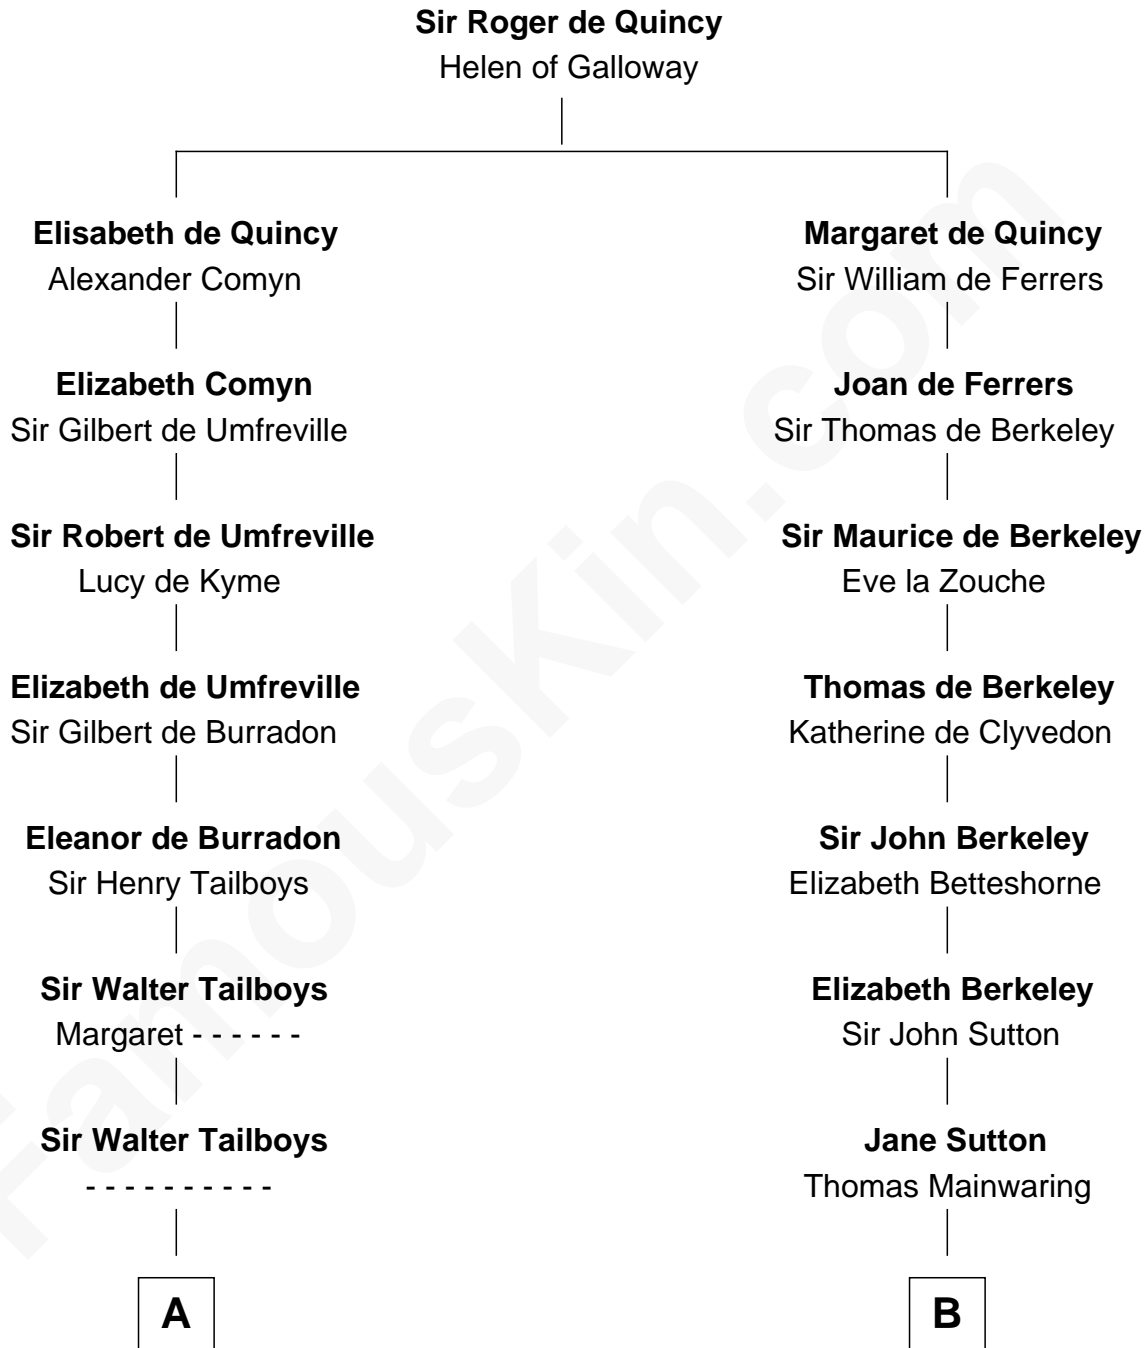

## Relationship Chart of

### Charles Carroll

*Signer of the Declaration of Independence*

18th cousin 2 times removed of

**John Foster Dulles**

*52nd U.S. Secretary of State*

**C**

**Elizabeth Brooke**

Charles Carroll