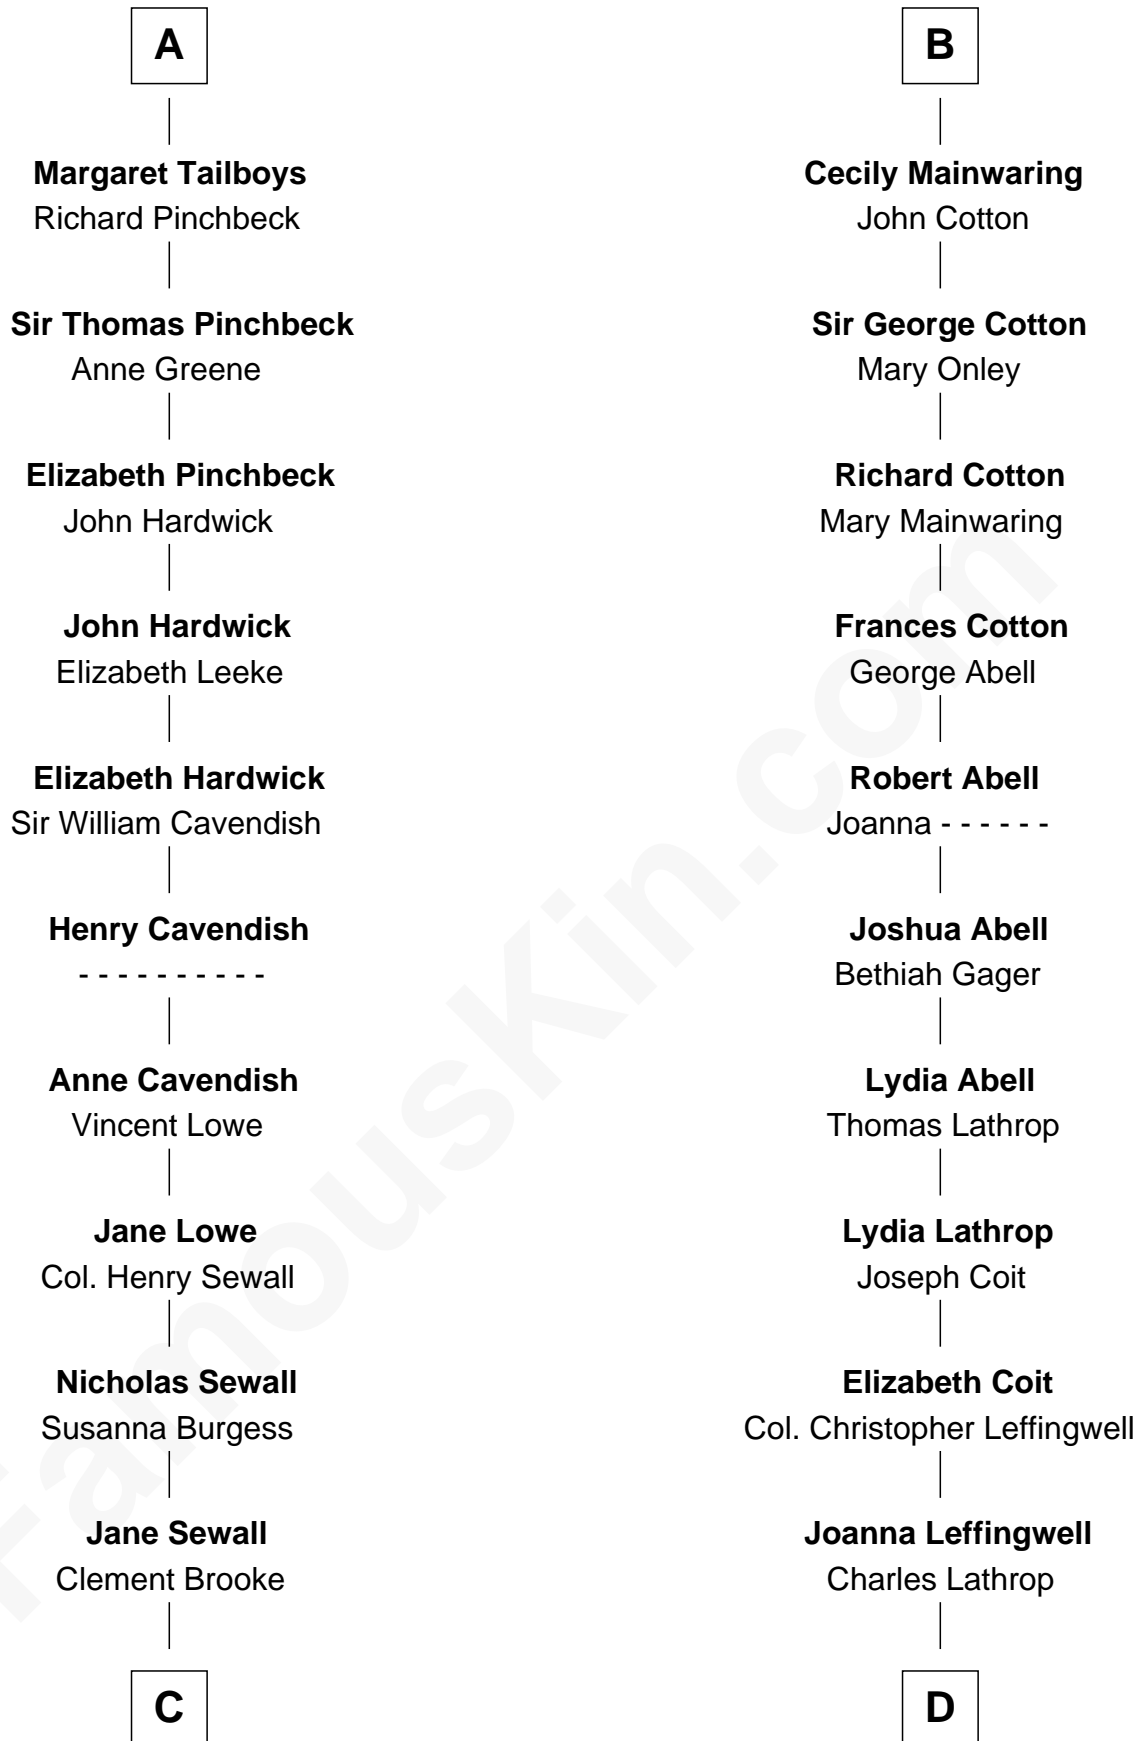

## Relationship Chart of

### Charles Carroll

*Signer of the Declaration of Independence*

18th cousin 2 times removed of

**John Foster Dulles**

*52nd U.S. Secretary of State*

**C**

**Elizabeth Brooke**

Charles Carroll

**Charles Carroll**

*Signer of Declaration of Independence*

**D**

**Harriet Wadsworth Lathrop**

Rev. Miron Winslow

**Harriet Lathrop Winslow**

Rev. John Welsh Dulles

**Allen Macy Dulles**