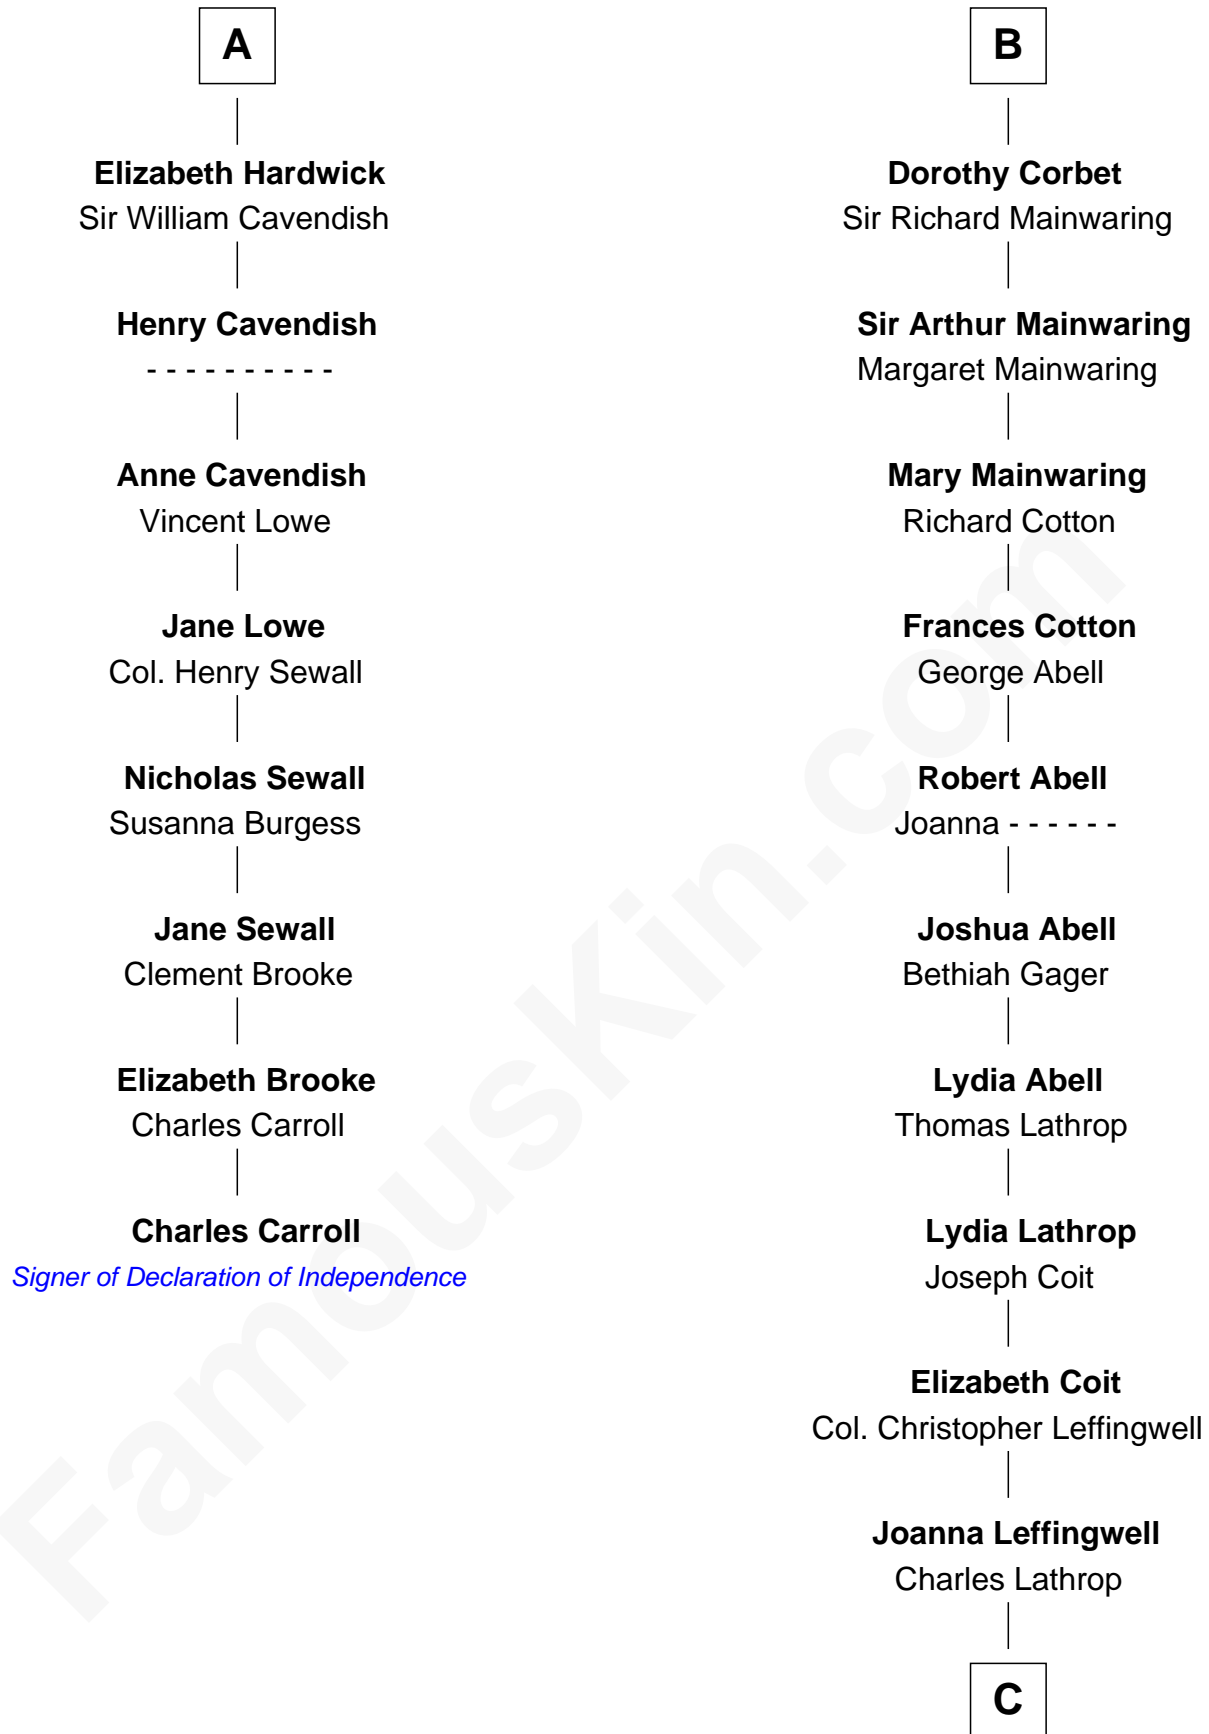

FamousKin.com

Relationship Chart of

Charles Carroll

Signer of the Declaration of Independence

14th cousin 6 times removed of

John Foster Dulles

52nd U.S. Secretary of State

C

Harriet Wadsworth Lathrop

Rev. Miron Winslow

Harriet Lathrop Winslow

Rev. John Welsh Dulles

Allen Macy Dulles

Edith Foster

John Foster Dulles

52nd U.S. Secretary of State