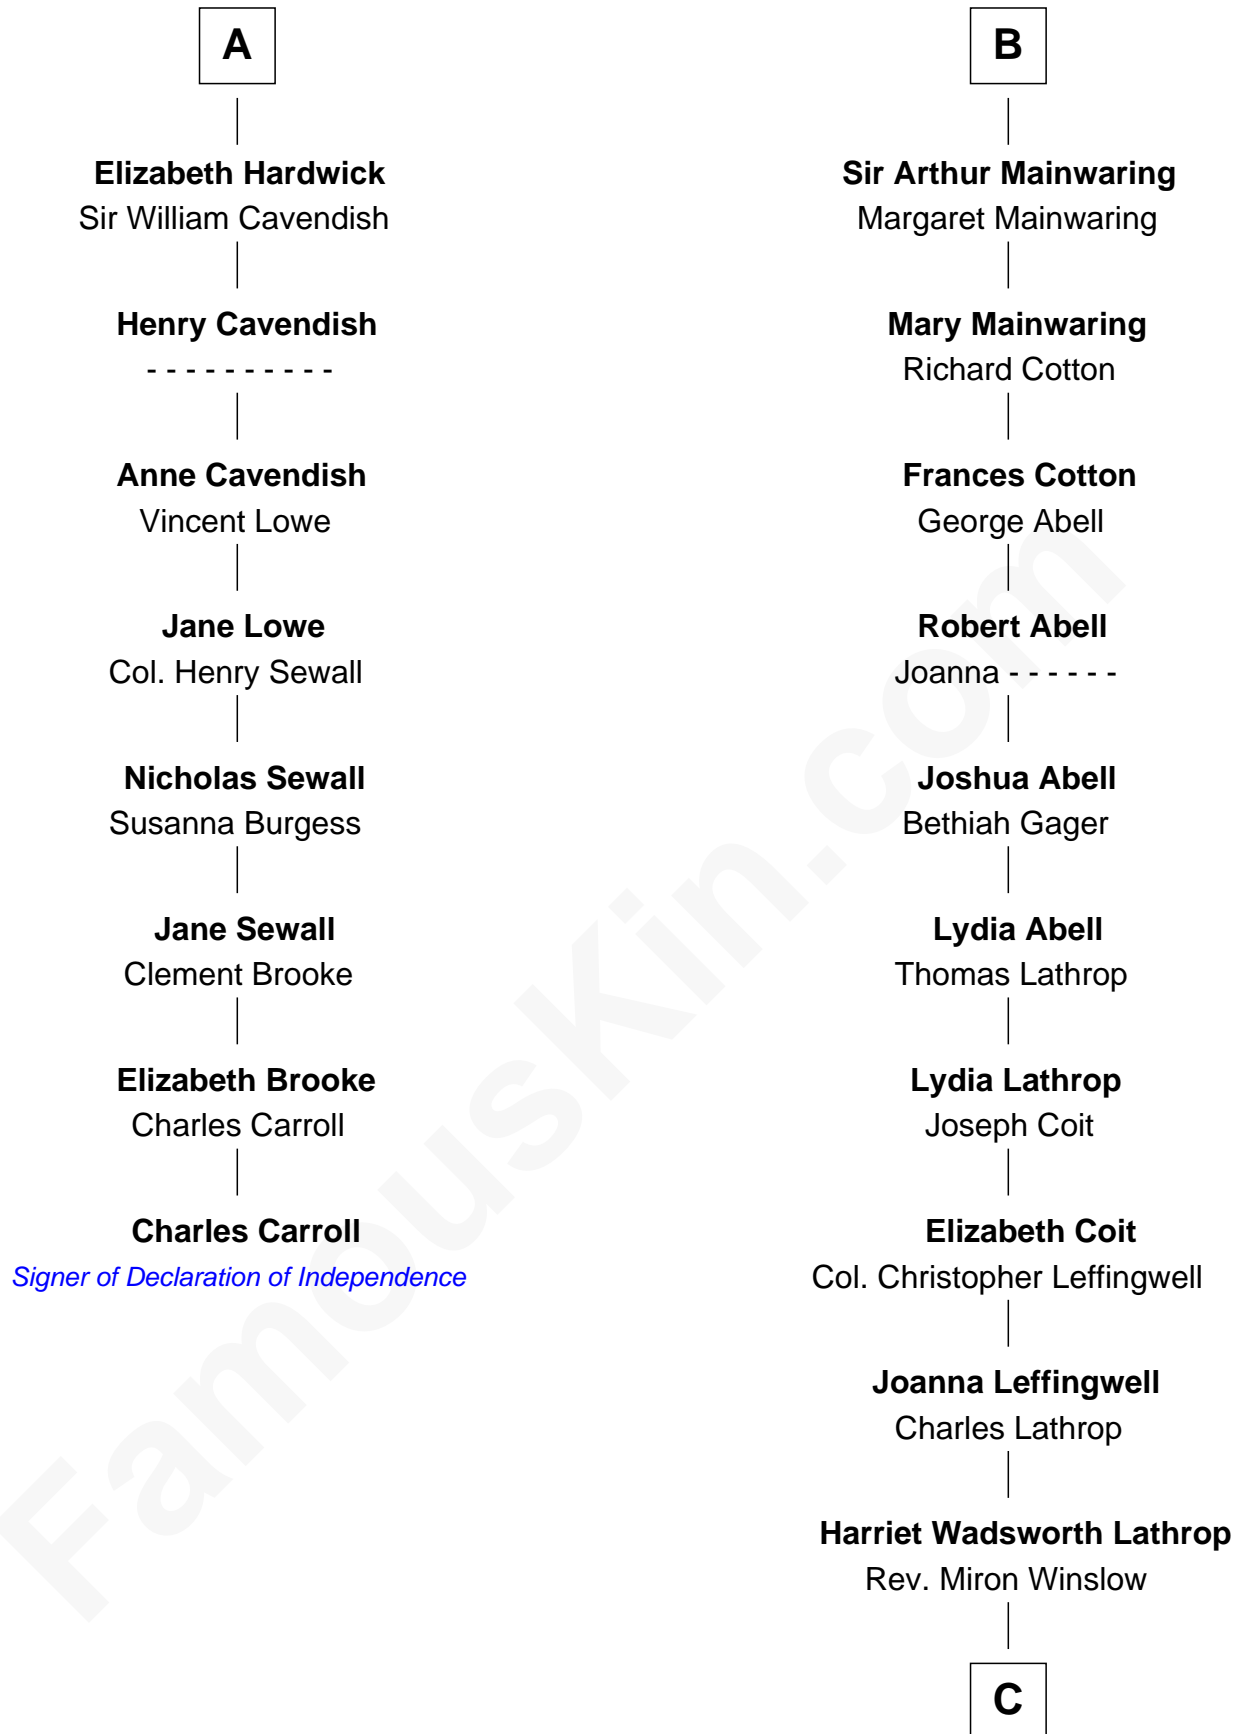

FamousKin.com

Relationship Chart of

Charles Carroll

Signer of the Declaration of Independence

14th cousin 5 times removed of

John Foster Dulles

52nd U.S. Secretary of State

C

Harriet Lathrop Winslow

Rev. John Welsh Dulles

Allen Macy Dulles

Edith Foster

John Foster Dulles

52nd U.S. Secretary of State

FamousKin.com