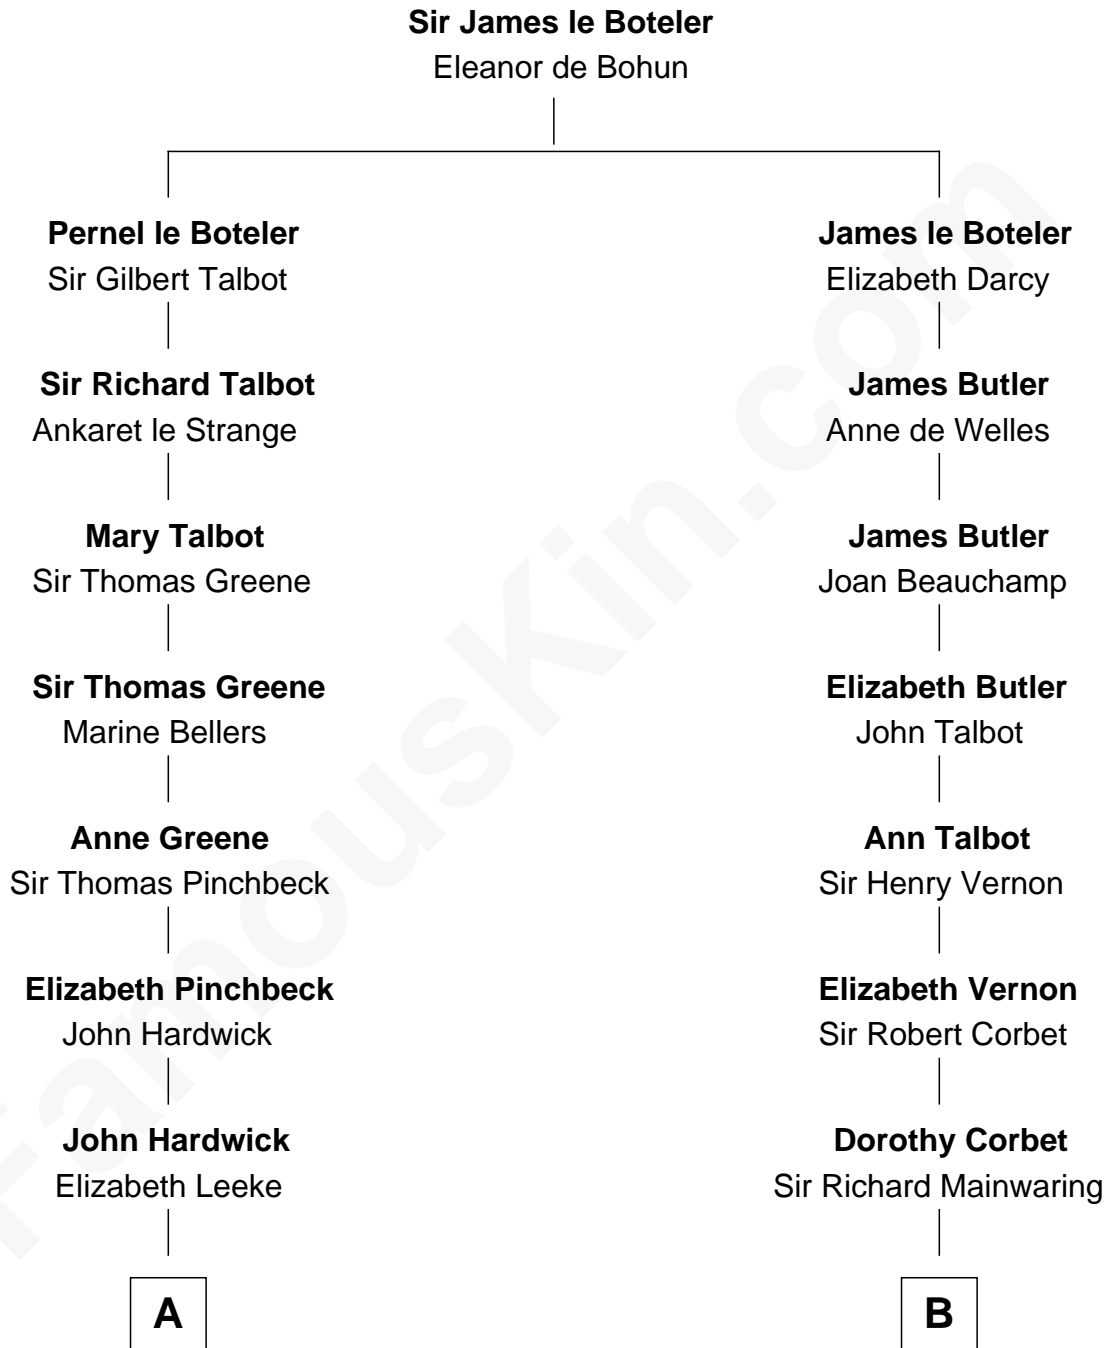

FamousKin.com

Relationship Chart of

Charles Carroll

Signer of the Declaration of Independence

14th cousin 5 times removed of

John Foster Dulles

52nd U.S. Secretary of State

C

Harriet Lathrop Winslow

Rev. John Welsh Dulles

Allen Macy Dulles

Edith Foster

John Foster Dulles

52nd U.S. Secretary of State

FamousKin.com