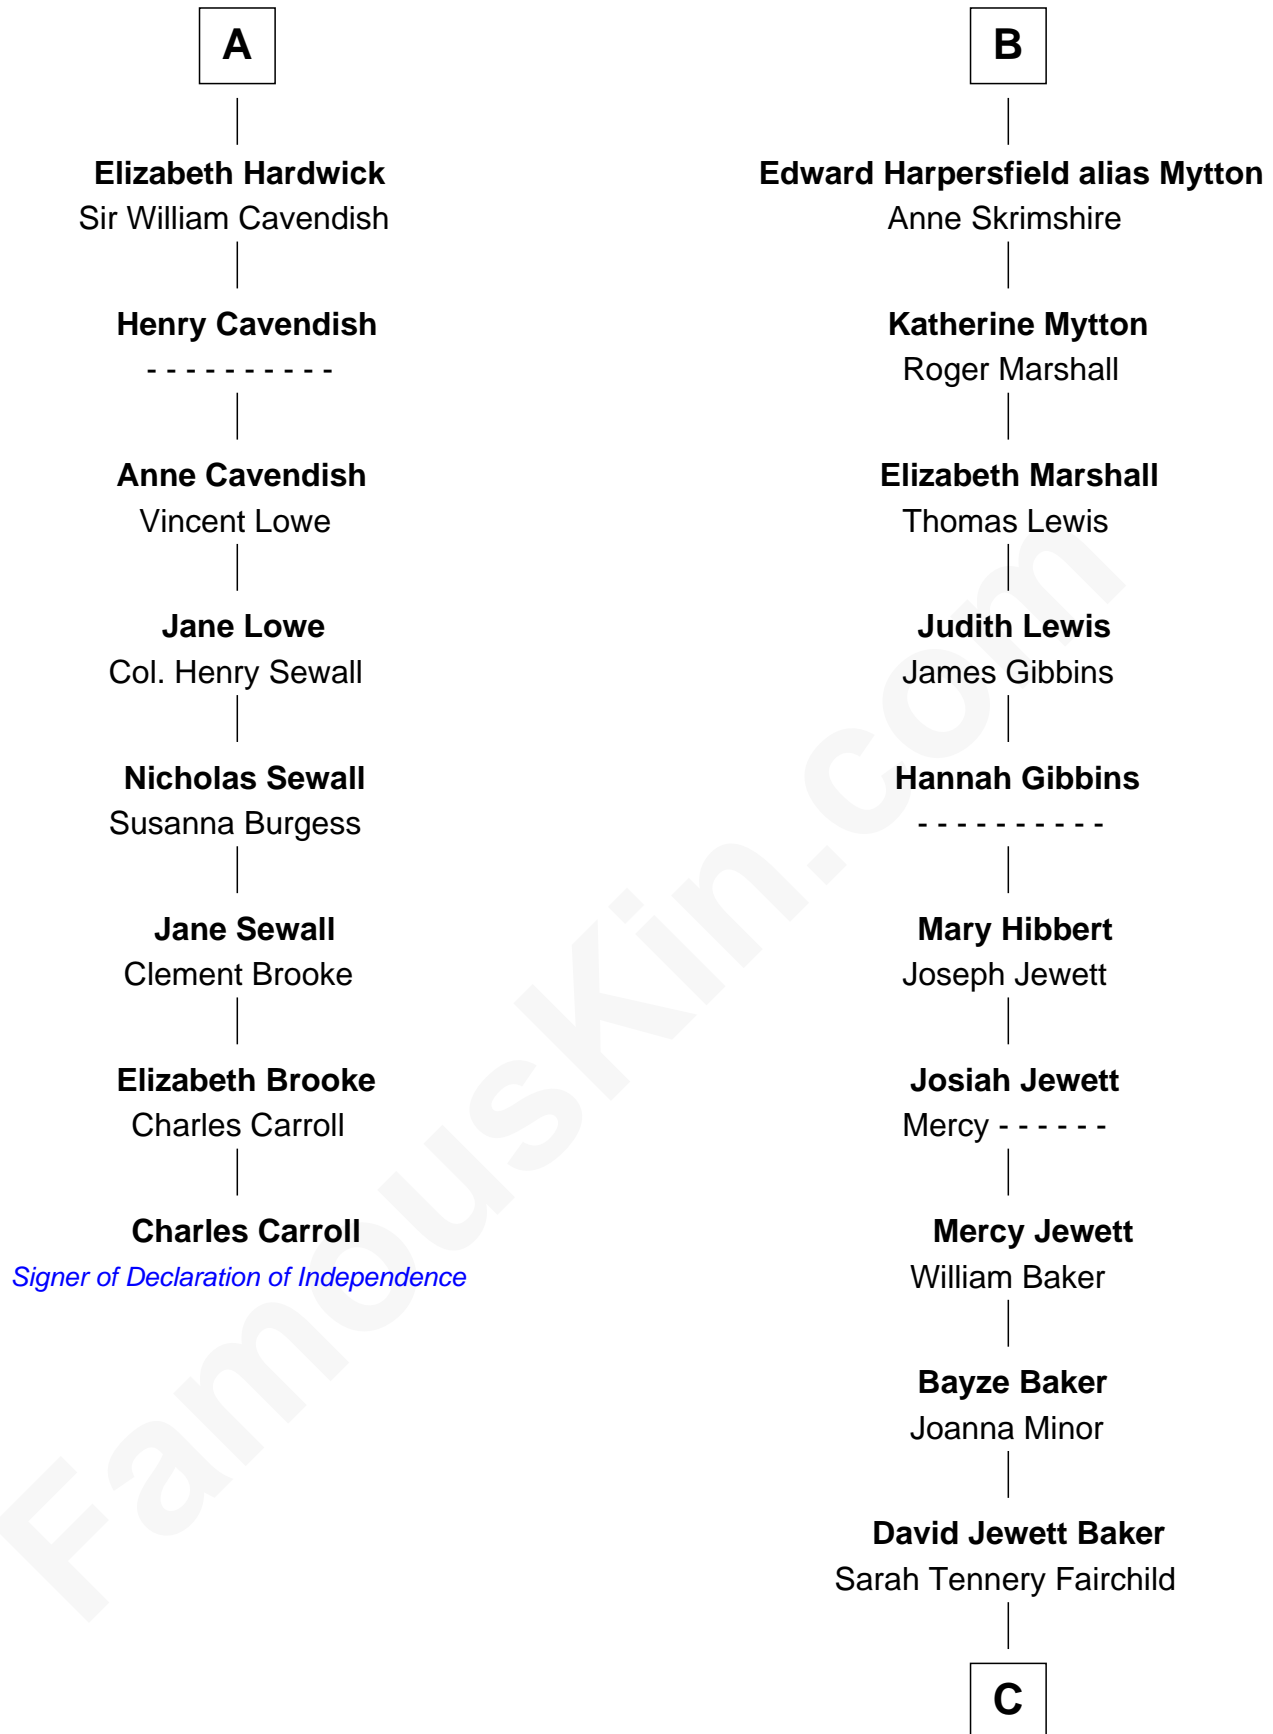

FamousKin.com

Relationship Chart of

Charles Carroll

Signer of the Declaration of Independence

14th cousin 7 times removed of

Chevy Chase

Comedian, Actor and Writer

Edmund Fitzalan

Alice de Warenne

C

Sarah Tennery Baker

Col. Lyne Shackelford Metcalfe

Grace Metcalfe

Charles Denison Chase

Edward Leigh Chase

Mabel Penrose Tinsley