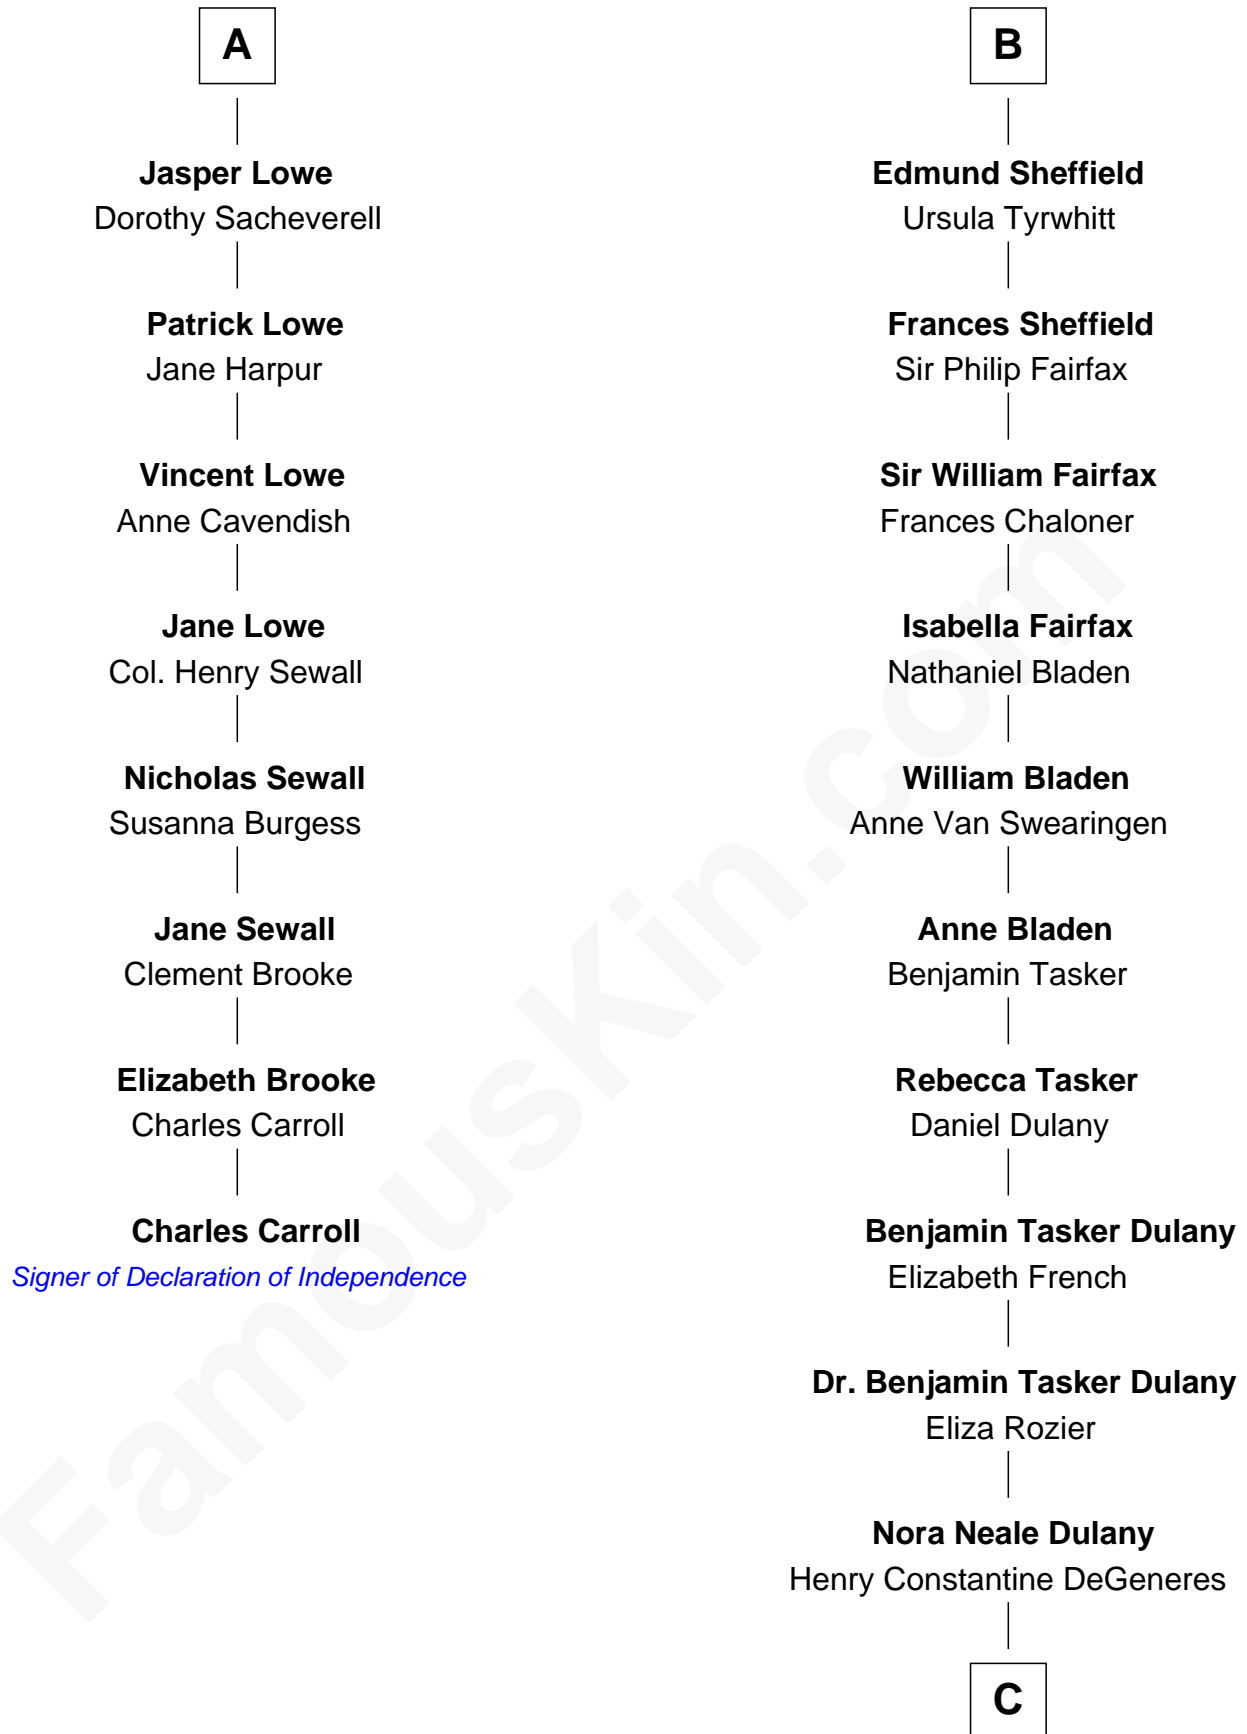

## Relationship Chart of

### Charles Carroll

*Signer of the Declaration of Independence*

14th cousin 7 times removed of

### Ellen DeGeneres

*Comedienne and TV Personality*

**Sir John Howard**

Alice de Bois

C

**Joseph C. DeGeneres**

Mary Whittemore

**Alfred George DeGeneres**