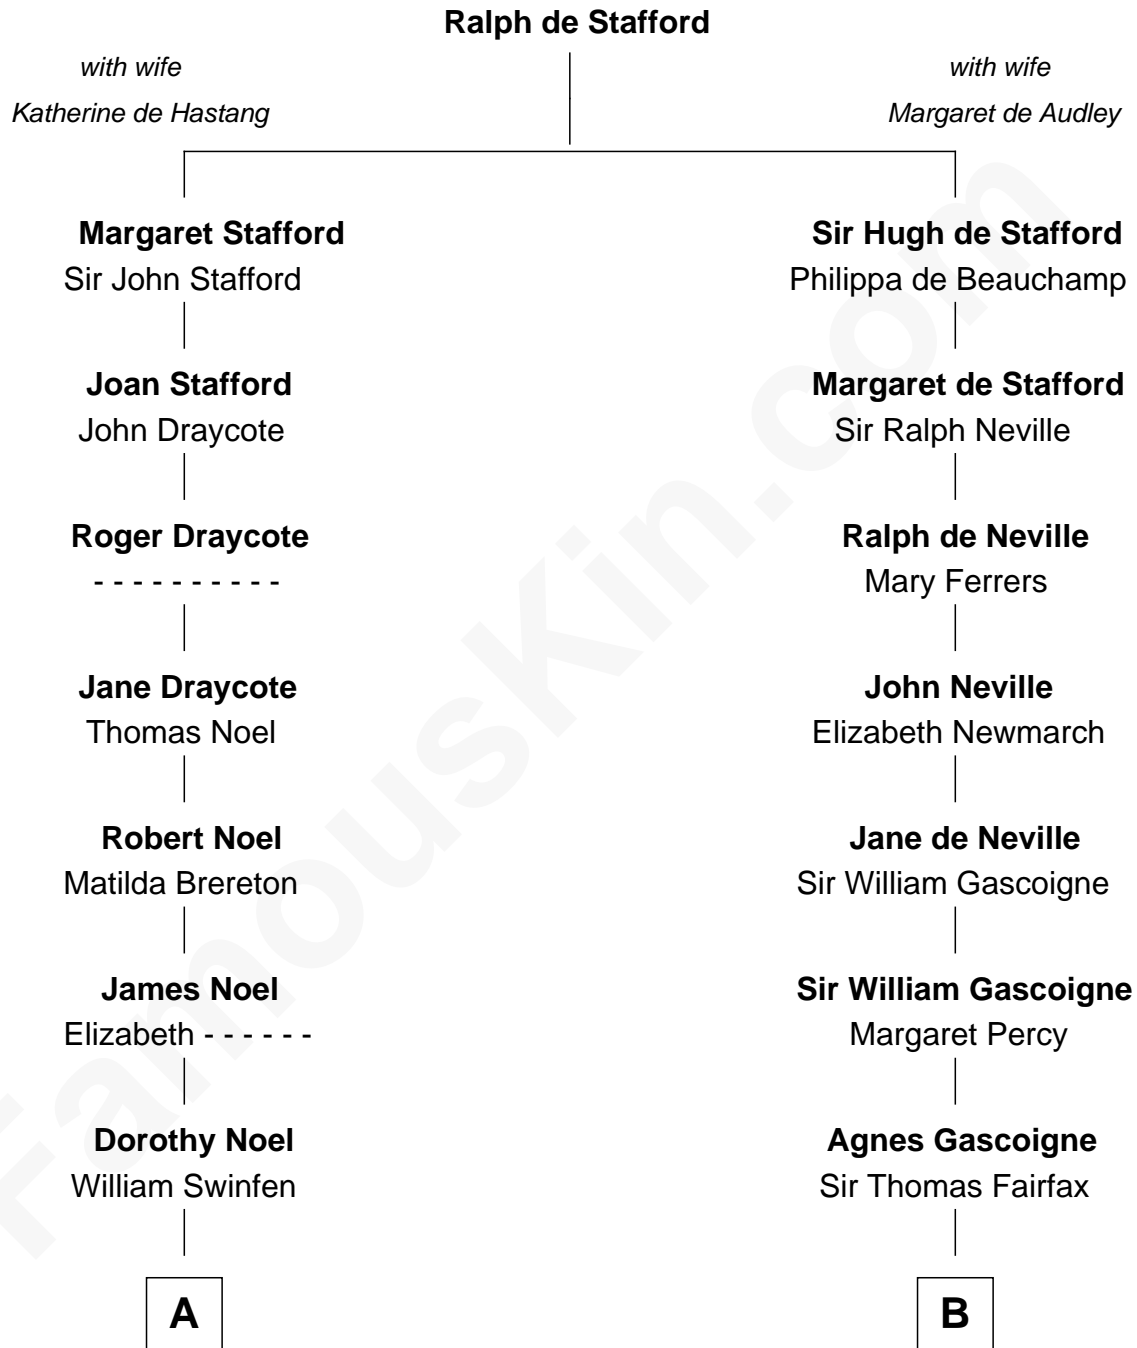

## Relationship Chart of

### Charles Carroll

Signer of the Declaration of Independence

14th cousin 6 times removed of

**Guy Ritchie**

British Filmmaker

**A**

**Arthur Swinfen**

Alice Ragdale

**Elizabeth Swinfen**

John Dugdale

**Mary Dugdale**

Richard Sewall

**Col. Henry Sewall**

Jane Lowe

**Nicholas Sewall**

Susanna Burgess

**Jane Sewall**

Clement Brooke

**Elizabeth Brooke**

Charles Carroll

**Charles Carroll**

*Signer of Declaration of Independence*

**B**

**William Fairfax**