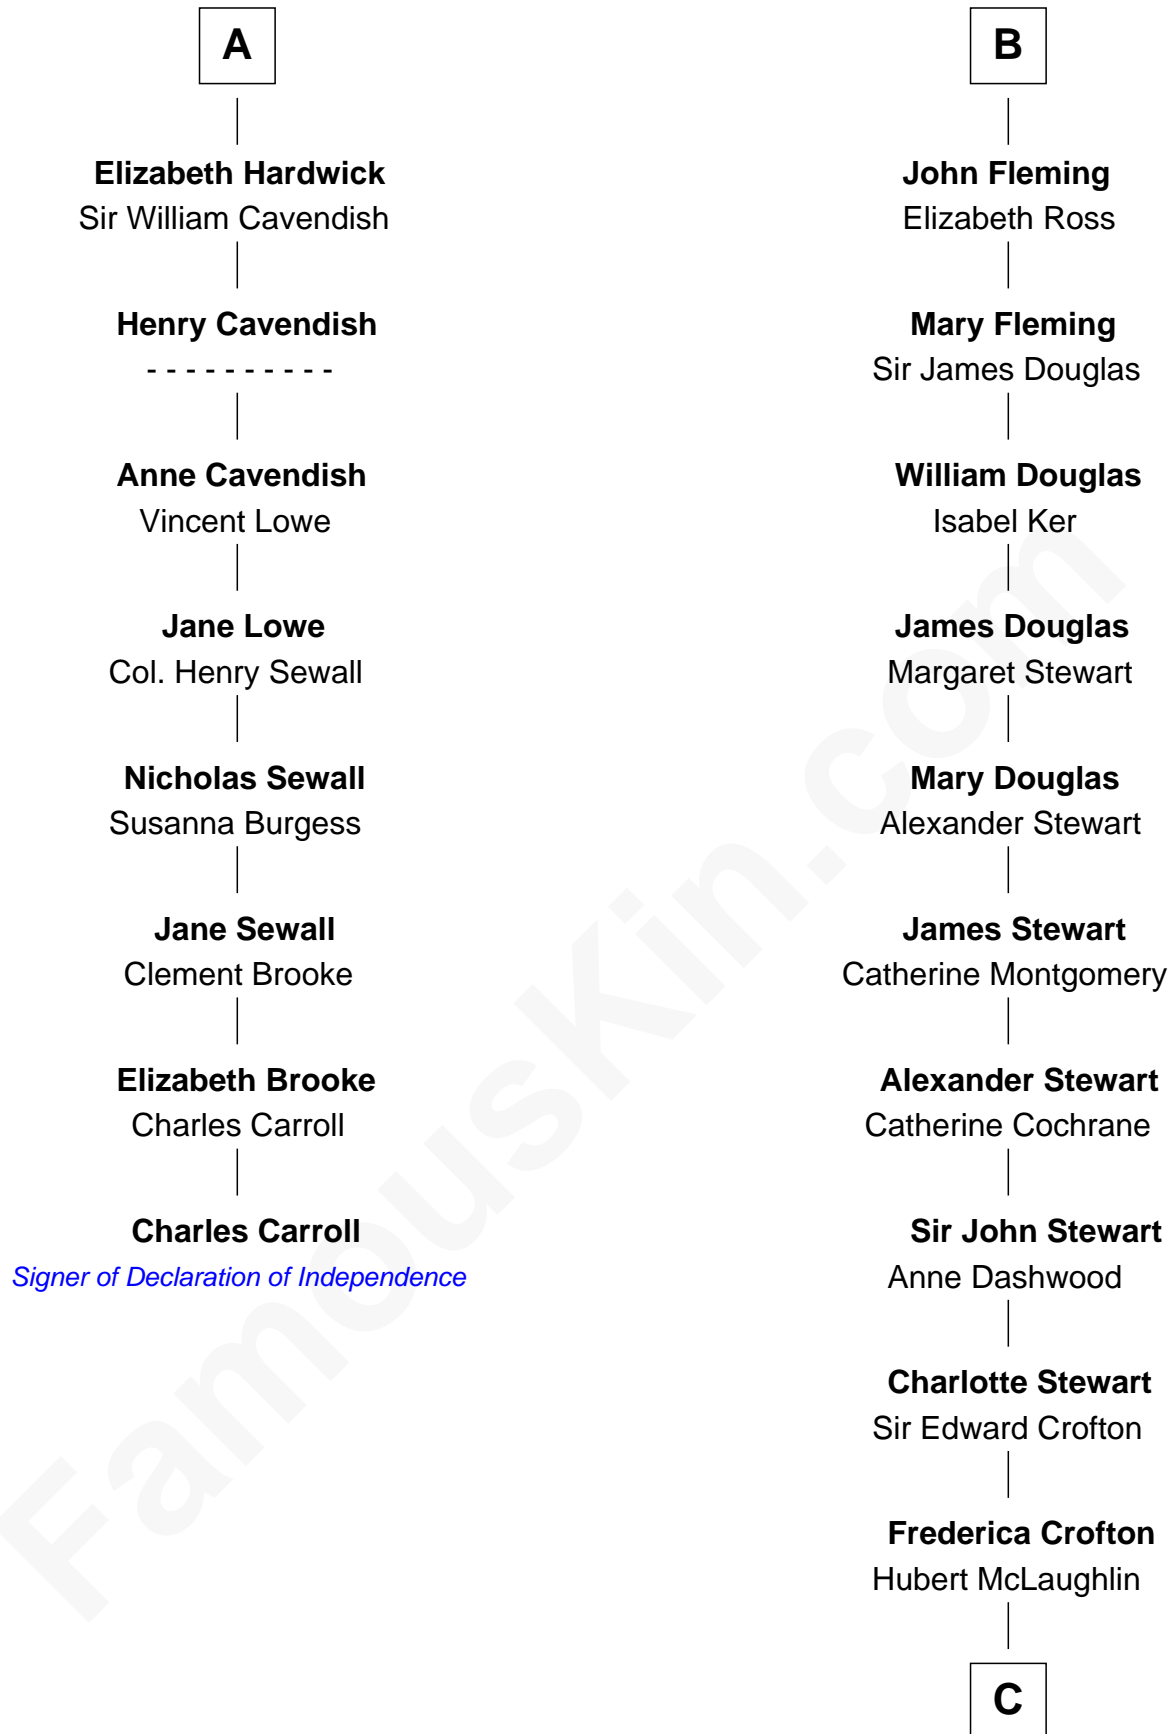

FamousKin.com

Relationship Chart of

Charles Carroll

Signer of the Declaration of Independence

14th cousin 6 times removed of

Guy Ritchie

British Filmmaker

Edmund Fitzalan

Alice de Warenne

C

Vivian Guy Ouseley McLaughlin

Edith Jane Martineau

Doris Margaretta McLaughlin

Stuart John Ritchie

John Vivian Ritchie

Amber Mary Parkinson