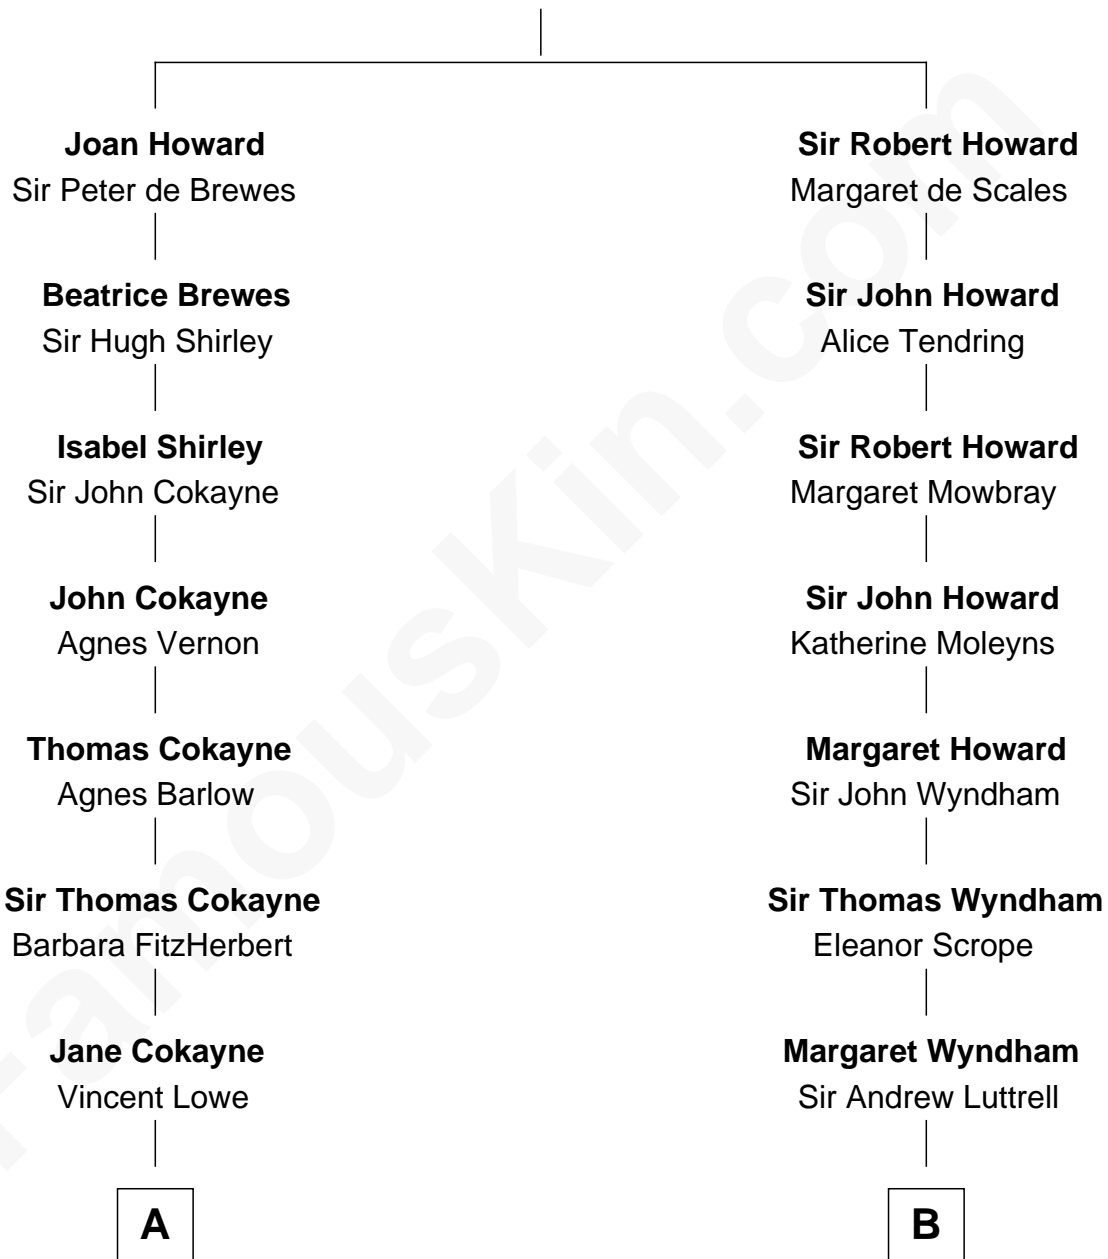

## Relationship Chart of

### Charles Carroll

*Signer of the Declaration of Independence*

14th cousin 6 times removed of

**Guy Ritchie**

*British Filmmaker*

**Sir John Howard**

Alice de Bois

**A**

**Jasper Lowe**  
Dorothy Sacheverell

**Patrick Lowe**  
Jane Harpur

**Vincent Lowe**  
Anne Cavendish

**Jane Lowe**  
Col. Henry Sewall

**Nicholas Sewall**  
Susanna Burgess

**Jane Sewall**  
Clement Brooke