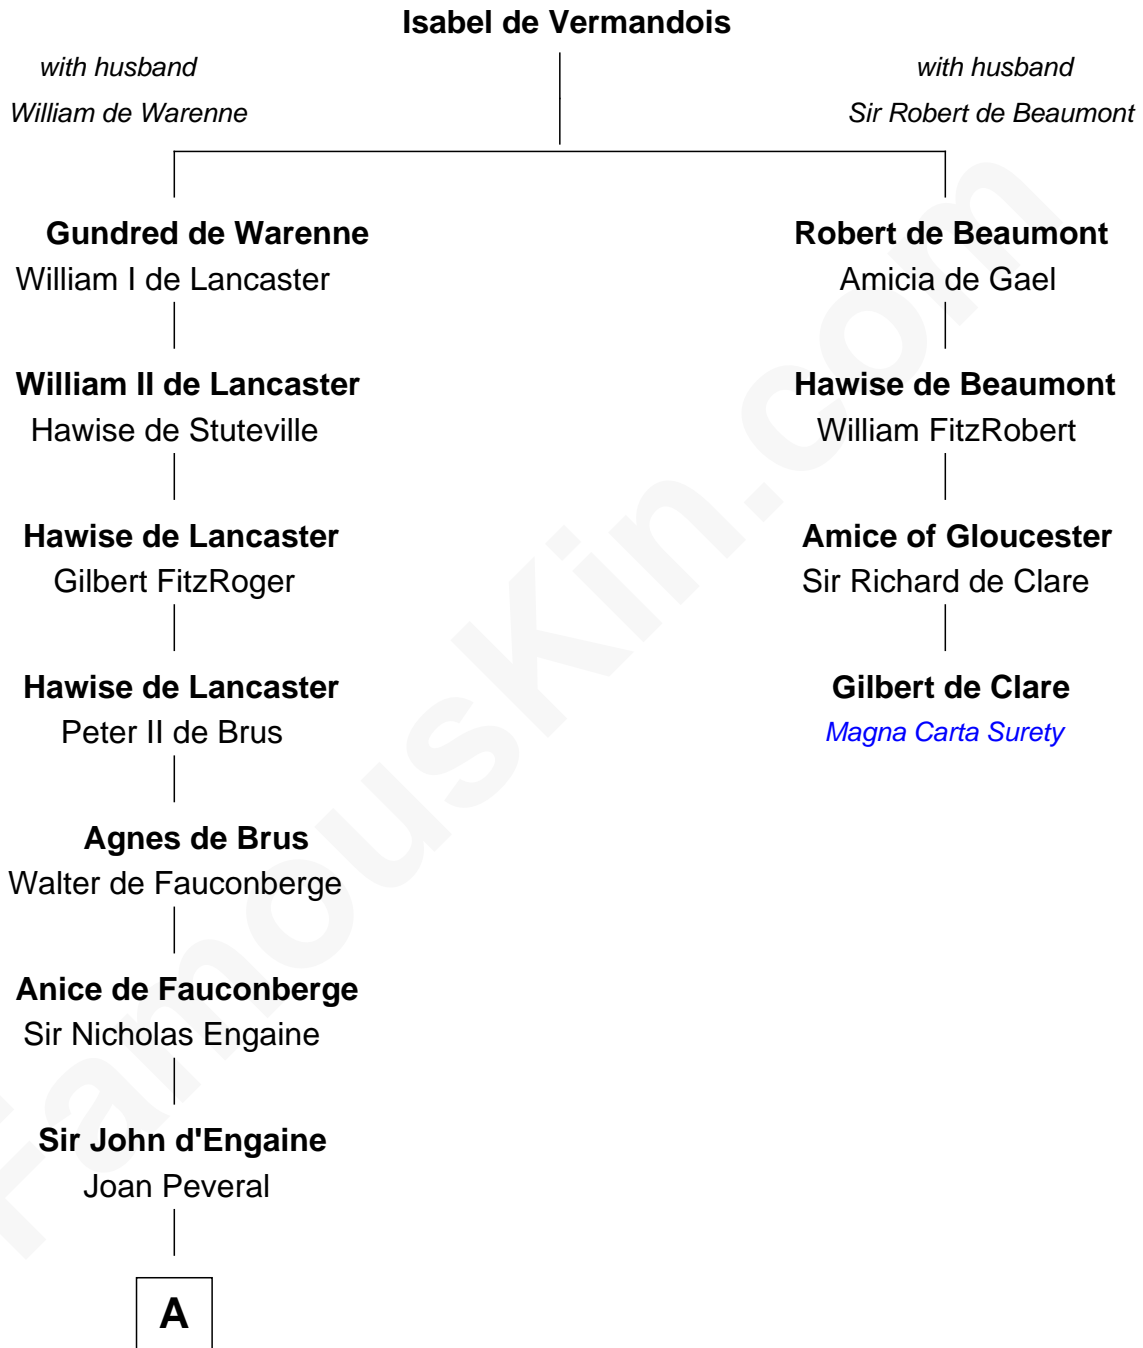

FamousKin.com Relationship Chart of

Charles Carroll

Signer of the Declaration of Independence

3rd cousin 17 times removed of

Gilbert de Clare

Magna Carta Surety

A

Elizabeth d'Engaine
Sir Laurence de Pabenham

Katherine Pabenham
Sir Thomas Aylesbury

Isabel Aylesbury
Sir Thomas Chaworth

Katherine Chaworth
William Leeke

Thomas Leeke
Margaret Foxe

Elizabeth Leeke
John Hardwick

Elizabeth Hardwick
Sir William Cavendish