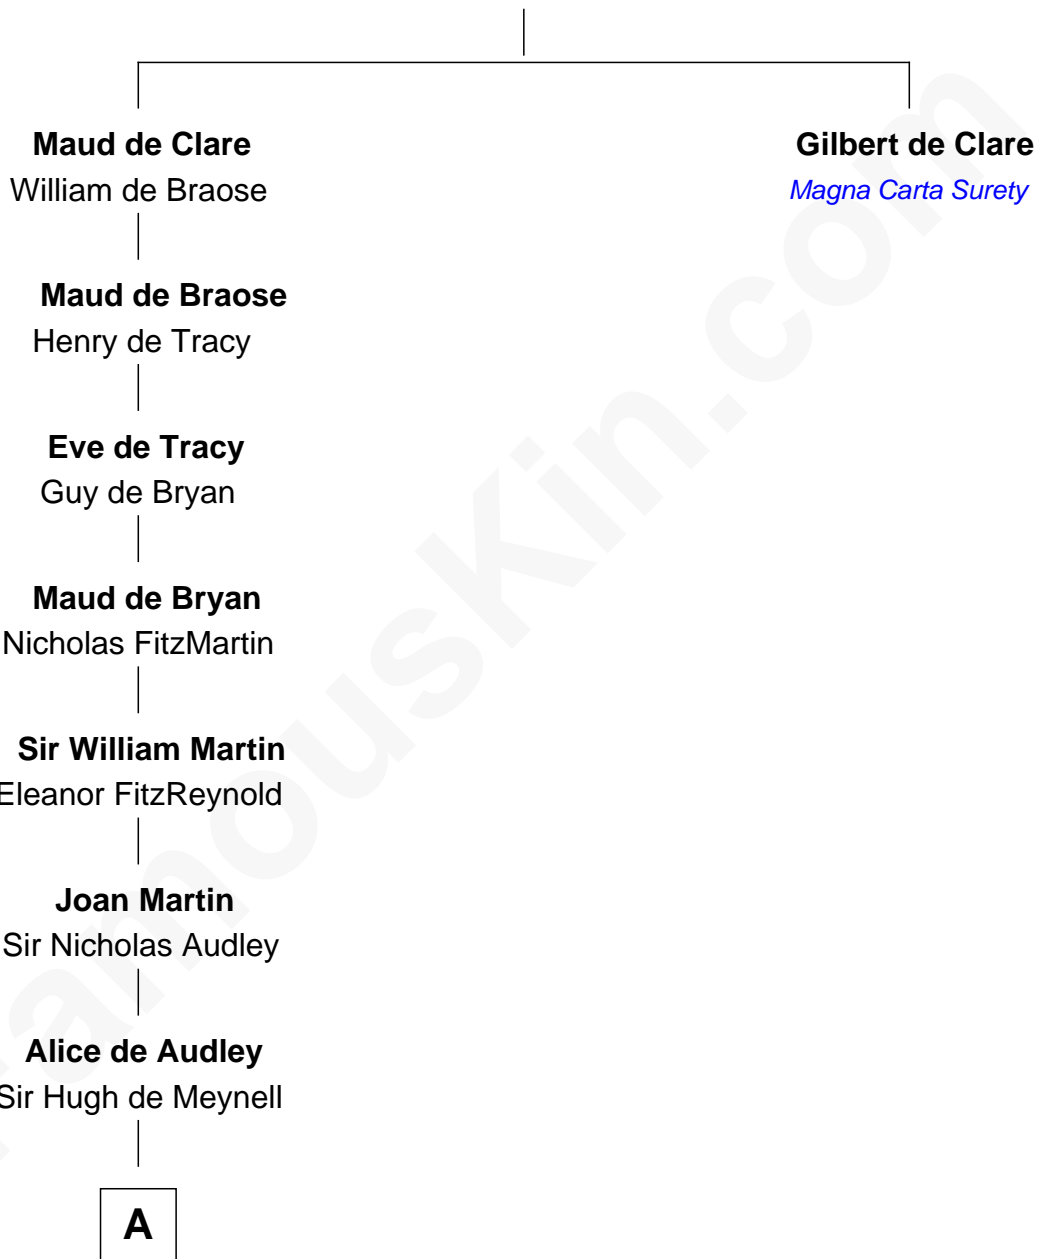

FamousKin.com Relationship Chart of

Charles Carroll

Signer of the Declaration of Independence

19th great-grandnephew of

Gilbert de Clare

Magna Carta Surety

Richard de Clare
Amice of Gloucester

A

Isabel de Meynell
Sir Thomas de Shirley

Sir Hugh Shirley
Beatrice Brewes

Isabel Shirley
Sir John Cokayne

John Cokayne
Agnes Vernon

Thomas Cokayne
Agnes Barlow

Sir Thomas Cokayne
Barbara FitzHerbert

Jane Cokayne
Vincent Lowe