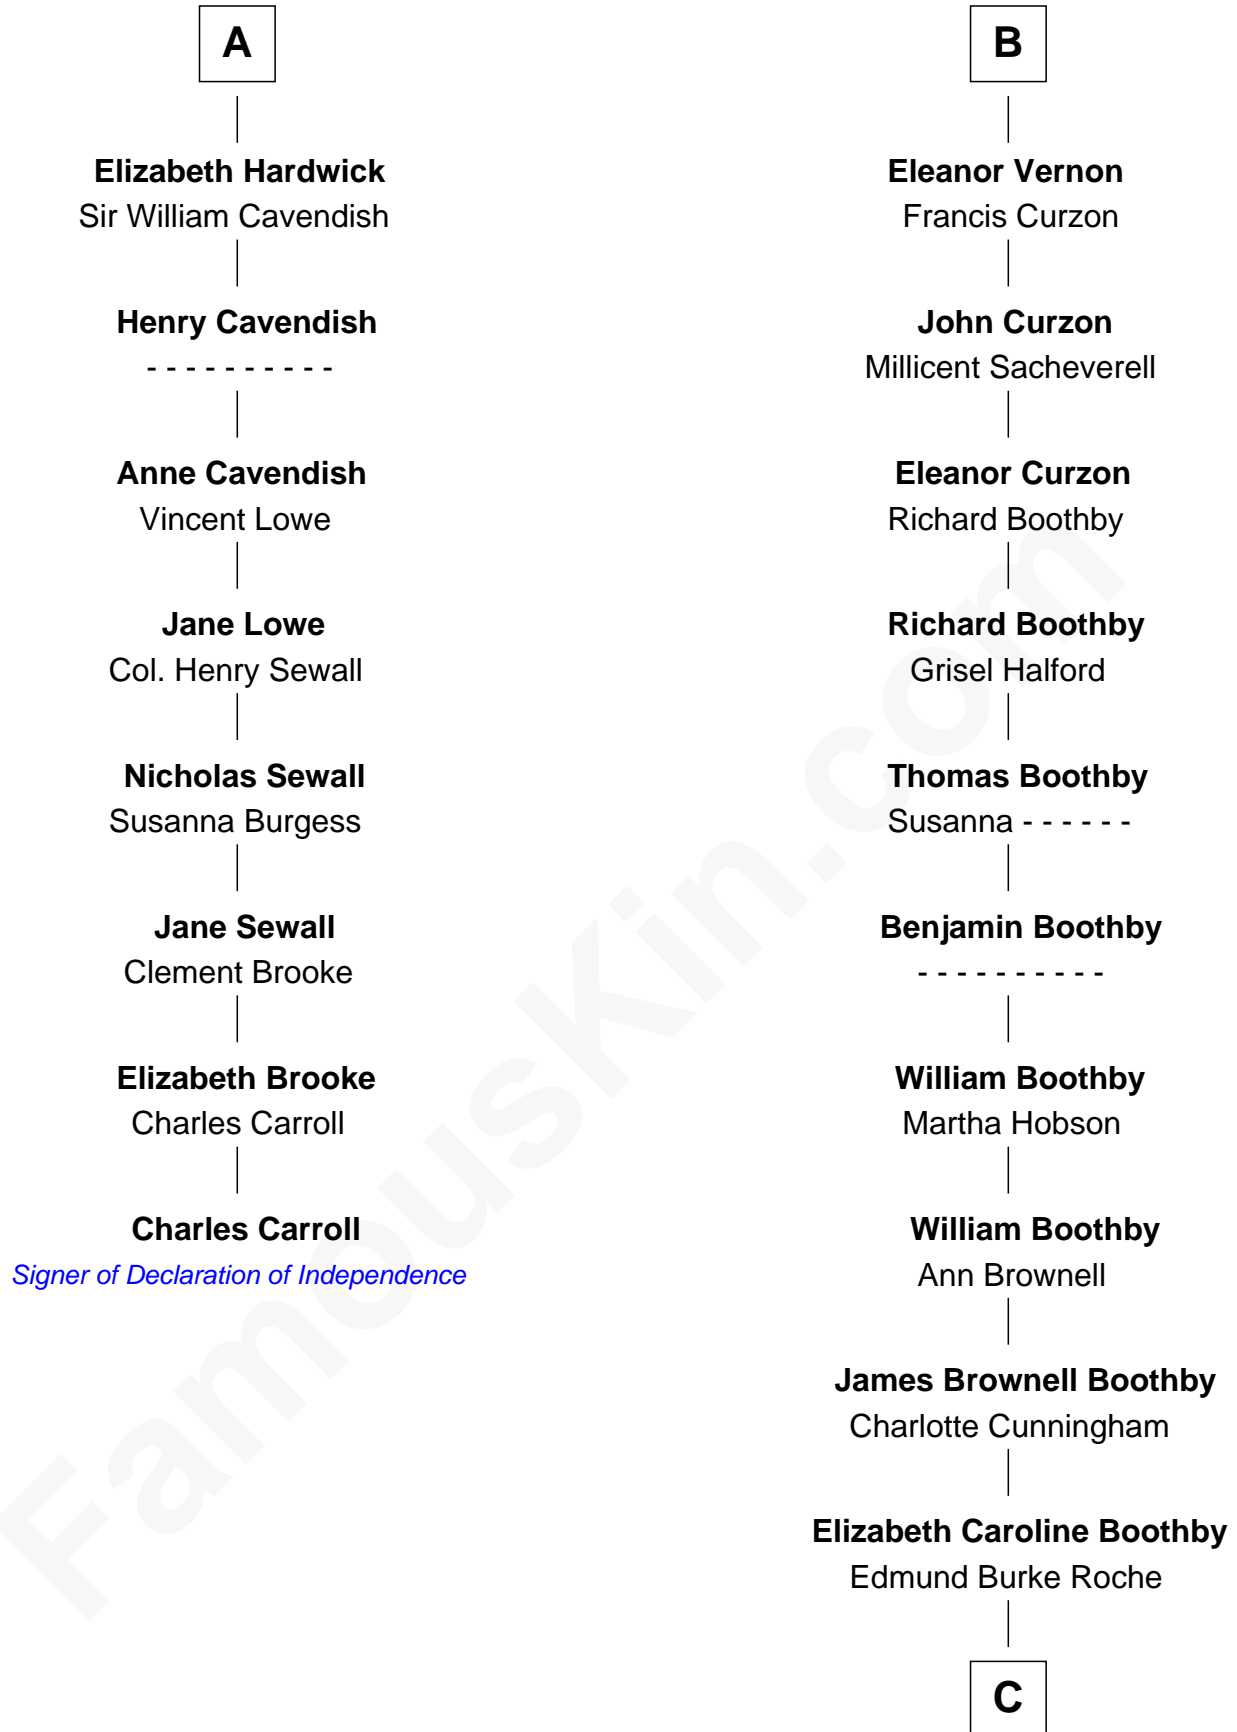

FamousKin.com

Relationship Chart of

Charles Carroll

Signer of the Declaration of Independence

14th cousin 7 times removed of

Oliver Platt
Movie Actor

Edmund Fitzalan
Alice de Warenne

C

James Boothby Burke Roche

Frances Eleanor Work

Cynthia Burke Roche

Arthur Scott Burden

Eileen Burden

Walter Maynard

Sheila Maynard

Nicholas Platt