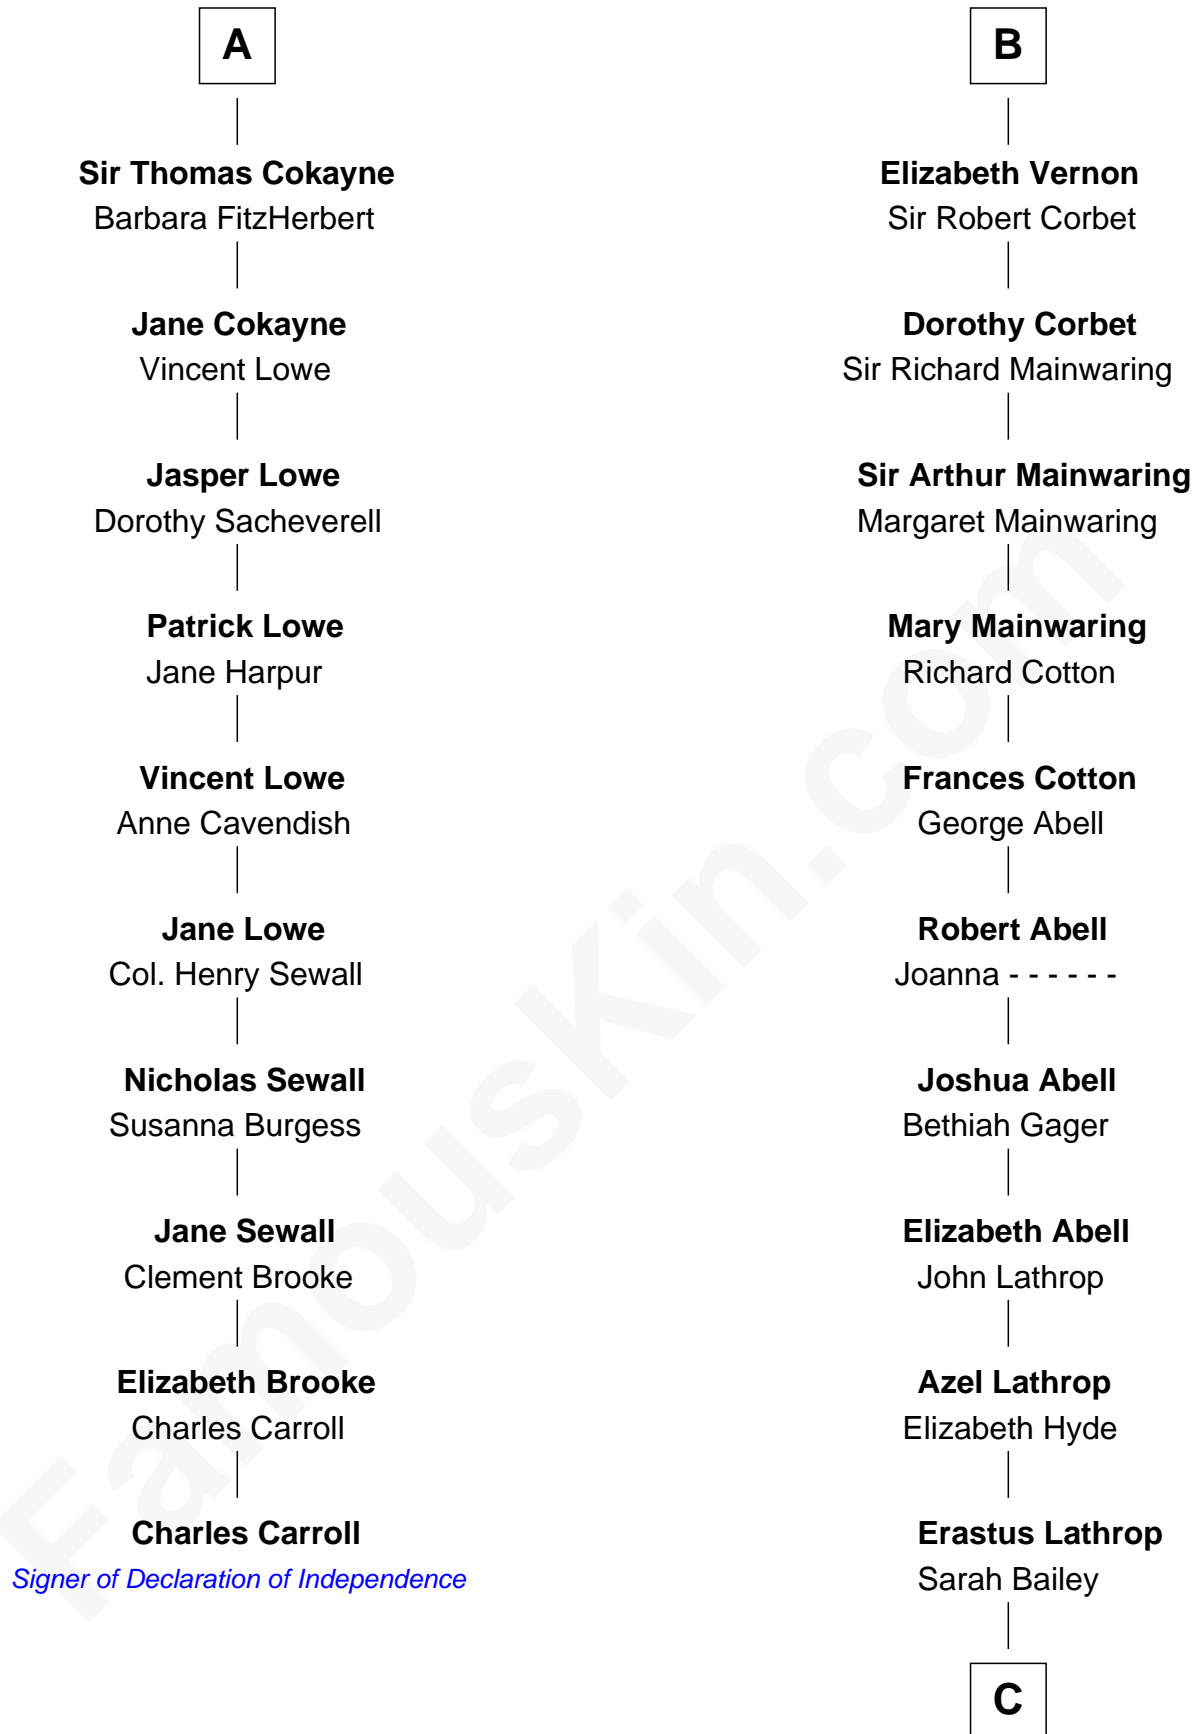

## Relationship Chart of

### Charles Carroll

*Signer of the Declaration of Independence*

16th cousin 3 times removed of

**Marjorie Post**

*Founder of General Foods*

**Sir Robert de Ros**

Isabel de Aubeney

**C**