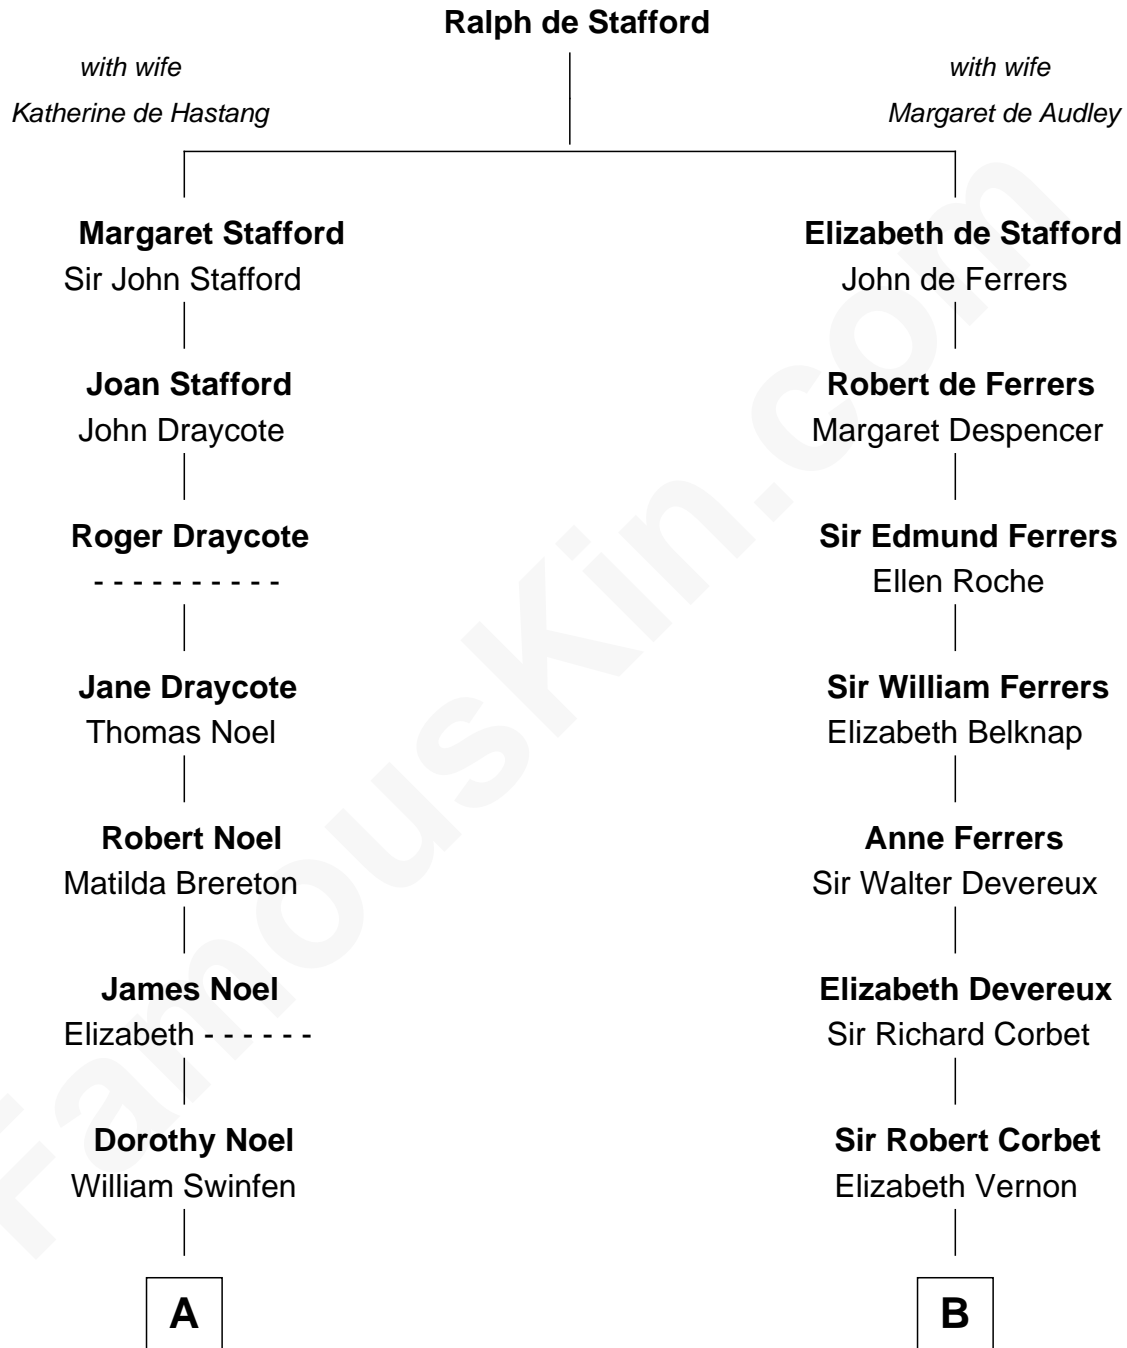

FamousKin.com

Relationship Chart of

Charles Carroll

Signer of the Declaration of Independence

14th cousin 4 times removed of

Marjorie Post

Founder of General Foods

A

Arthur Swinfen

Alice Ragdale

Elizabeth Swinfen

John Dugdale

Mary Dugdale

Richard Sewall

Col. Henry Sewall

Jane Lowe