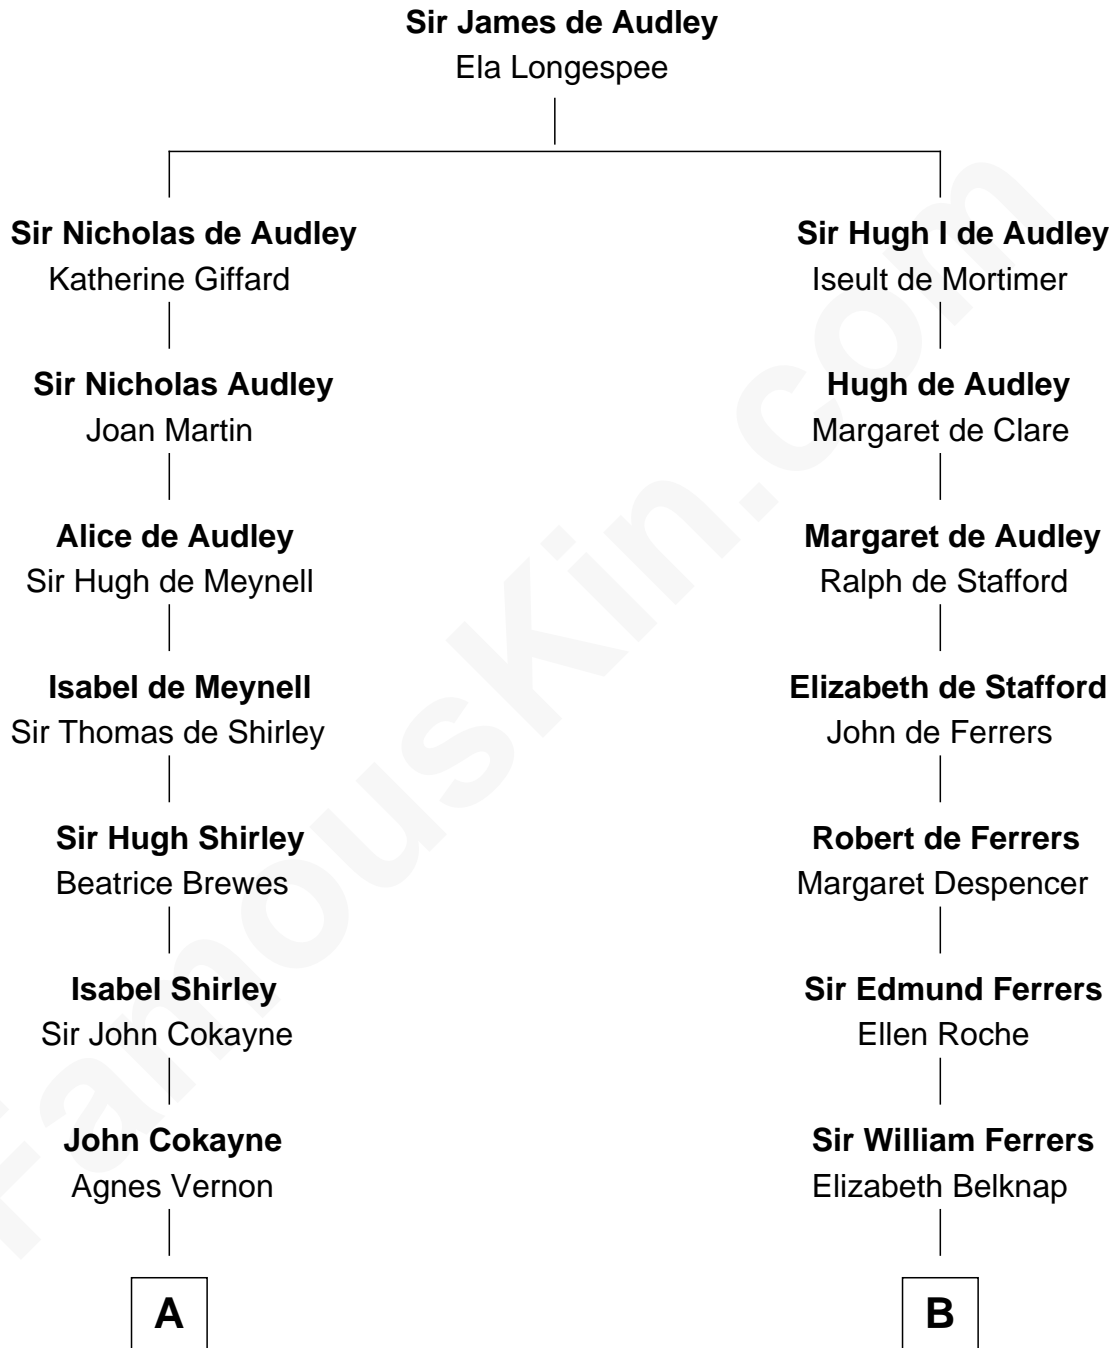

FamousKin.com

Relationship Chart of

Charles Carroll

Signer of the Declaration of Independence

17th cousin 4 times removed of

Marjorie Post

Founder of General Foods

C

Azel Lathrop
Elizabeth Hyde

Erastus Lathrop
Sarah Bailey

Caroline Cushman Lathrop
Charles Rollin Post

Charles William Post
Elle Letitia Merriweather

Marjorie Post
Founder of General Foods

FamousKin.com