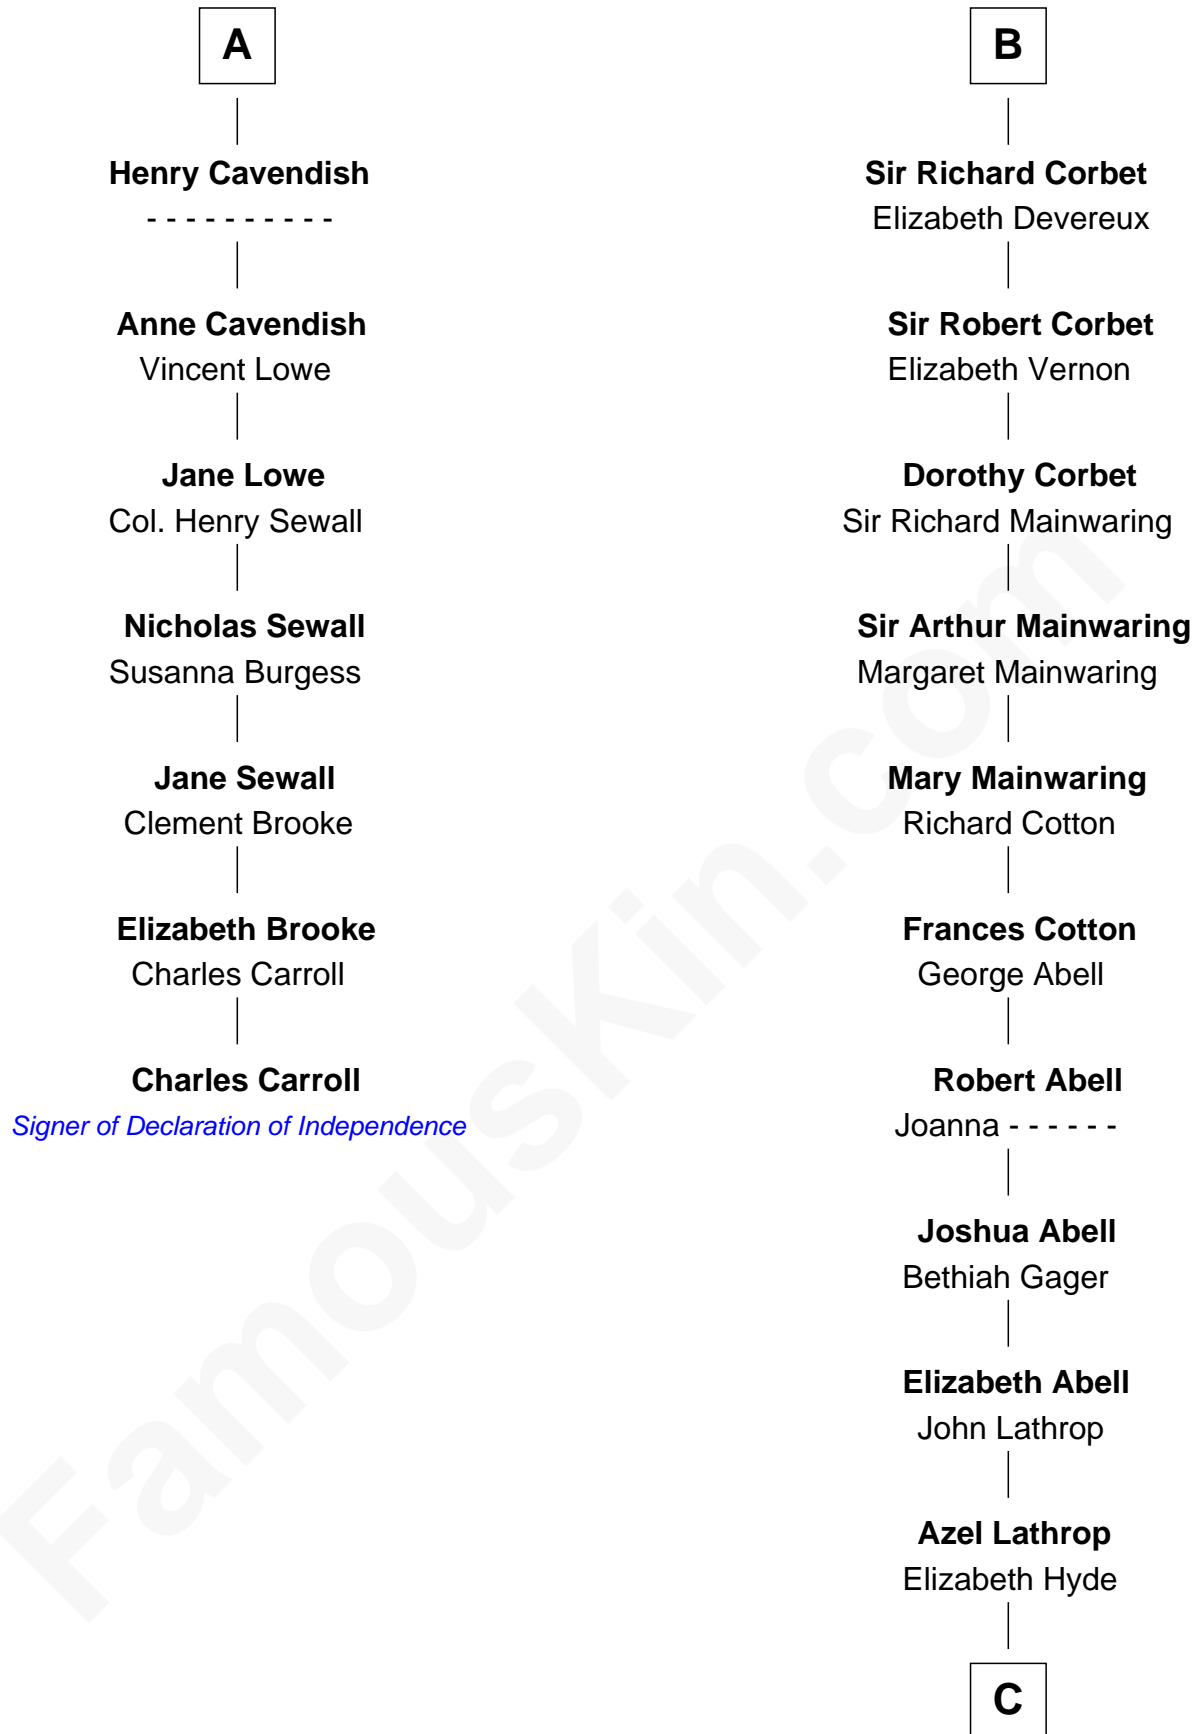

FamousKin.com

Relationship Chart of

Charles Carroll

Signer of the Declaration of Independence

13th cousin 7 times removed of

Marjorie Post

Founder of General Foods

Sir Gilbert Talbot
Pernel le Boteler

C

Erastus Lathrop

Sarah Bailey

Caroline Cushman Lathrop

Charles Rollin Post

Charles William Post

Elle Letitia Merriweather

Marjorie Post