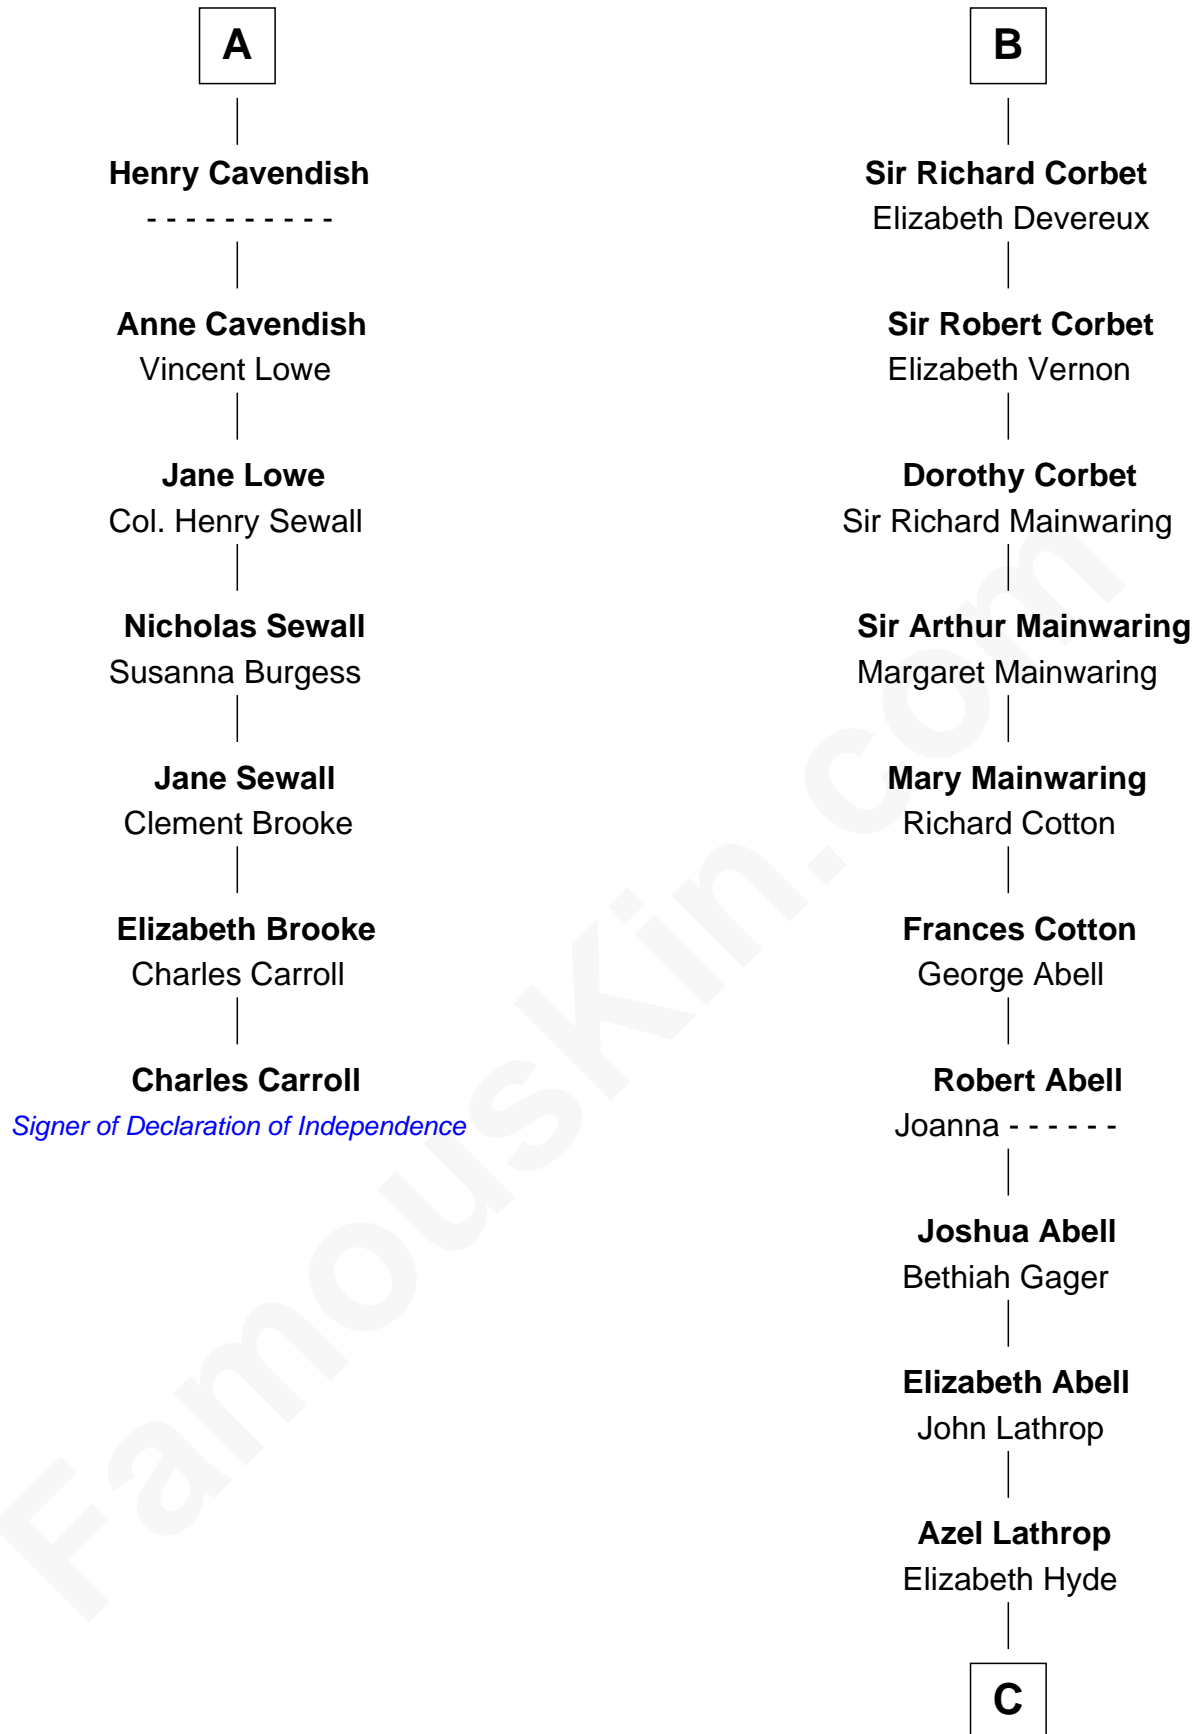

FamousKin.com

Relationship Chart of

Charles Carroll

Signer of the Declaration of Independence

13th cousin 6 times removed of

C. W. Post

Founder of Post Cereals

Sir Gilbert Talbot

Pernel le Boteler

C

Erastus Lathrop

Sarah Bailey

Caroline Cushman Lathrop

Charles Rollin Post

C. W. Post

Founder of Post Cereals