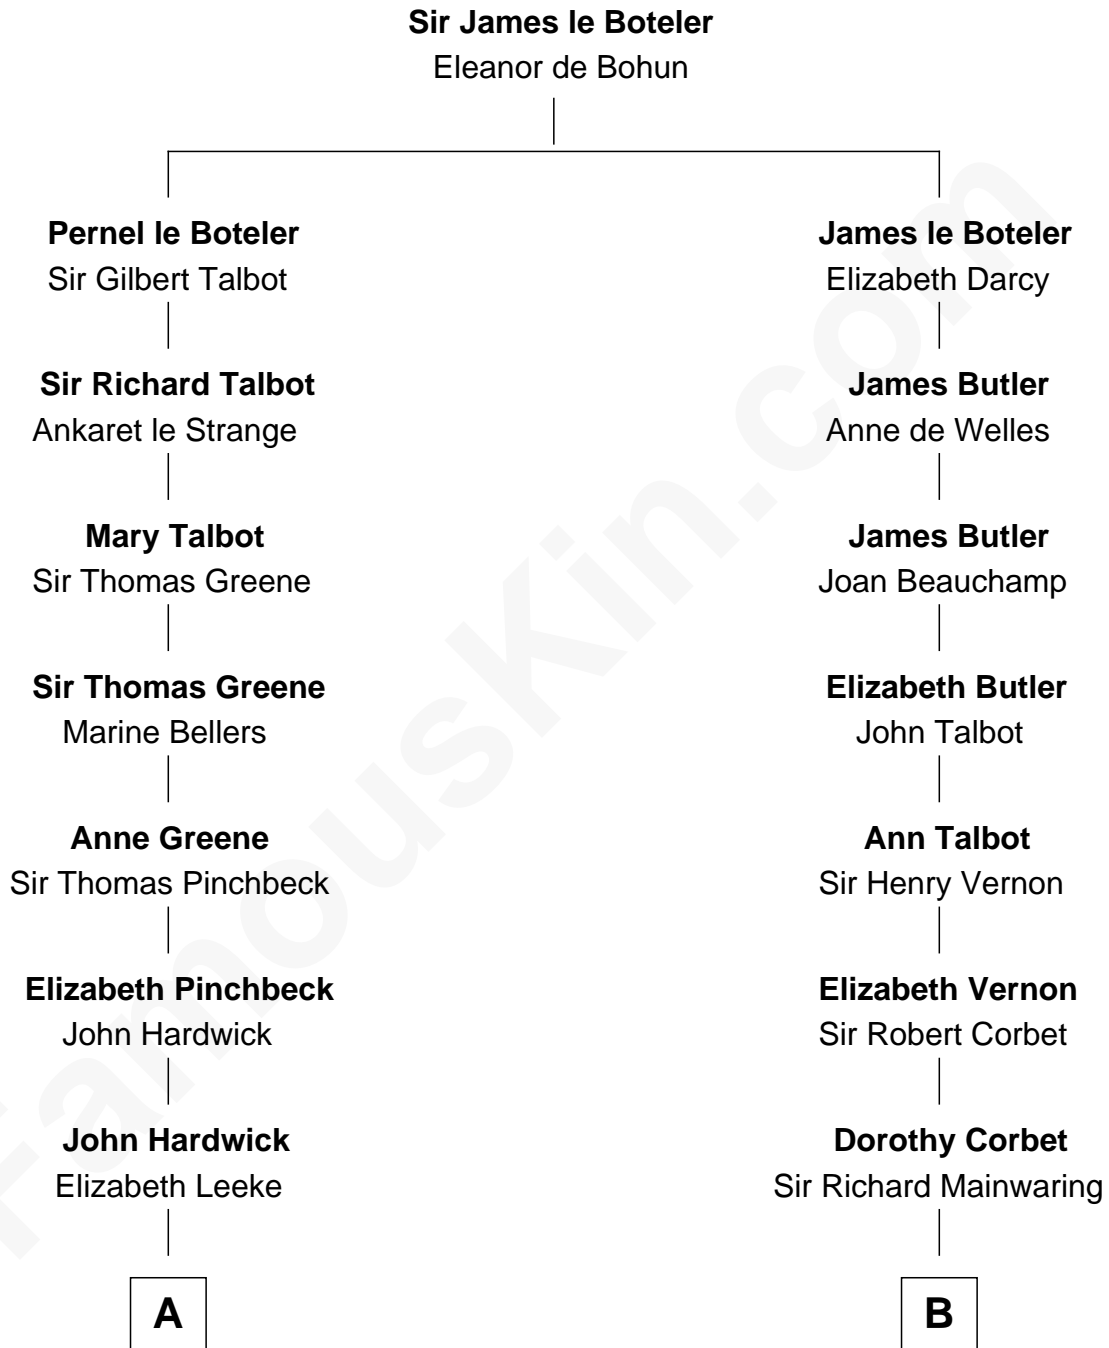

FamousKin.com

Relationship Chart of

Charles Carroll

Signer of the Declaration of Independence

14th cousin 2 times removed of

C. W. Post

Founder of Post Cereals

A

Elizabeth Hardwick
Sir William Cavendish

Henry Cavendish

Anne Cavendish
Vincent Lowe

Jane Lowe
Col. Henry Sewall

Nicholas Sewall
Susanna Burgess

Jane Sewall
Clement Brooke

Elizabeth Brooke
Charles Carroll

Charles Carroll