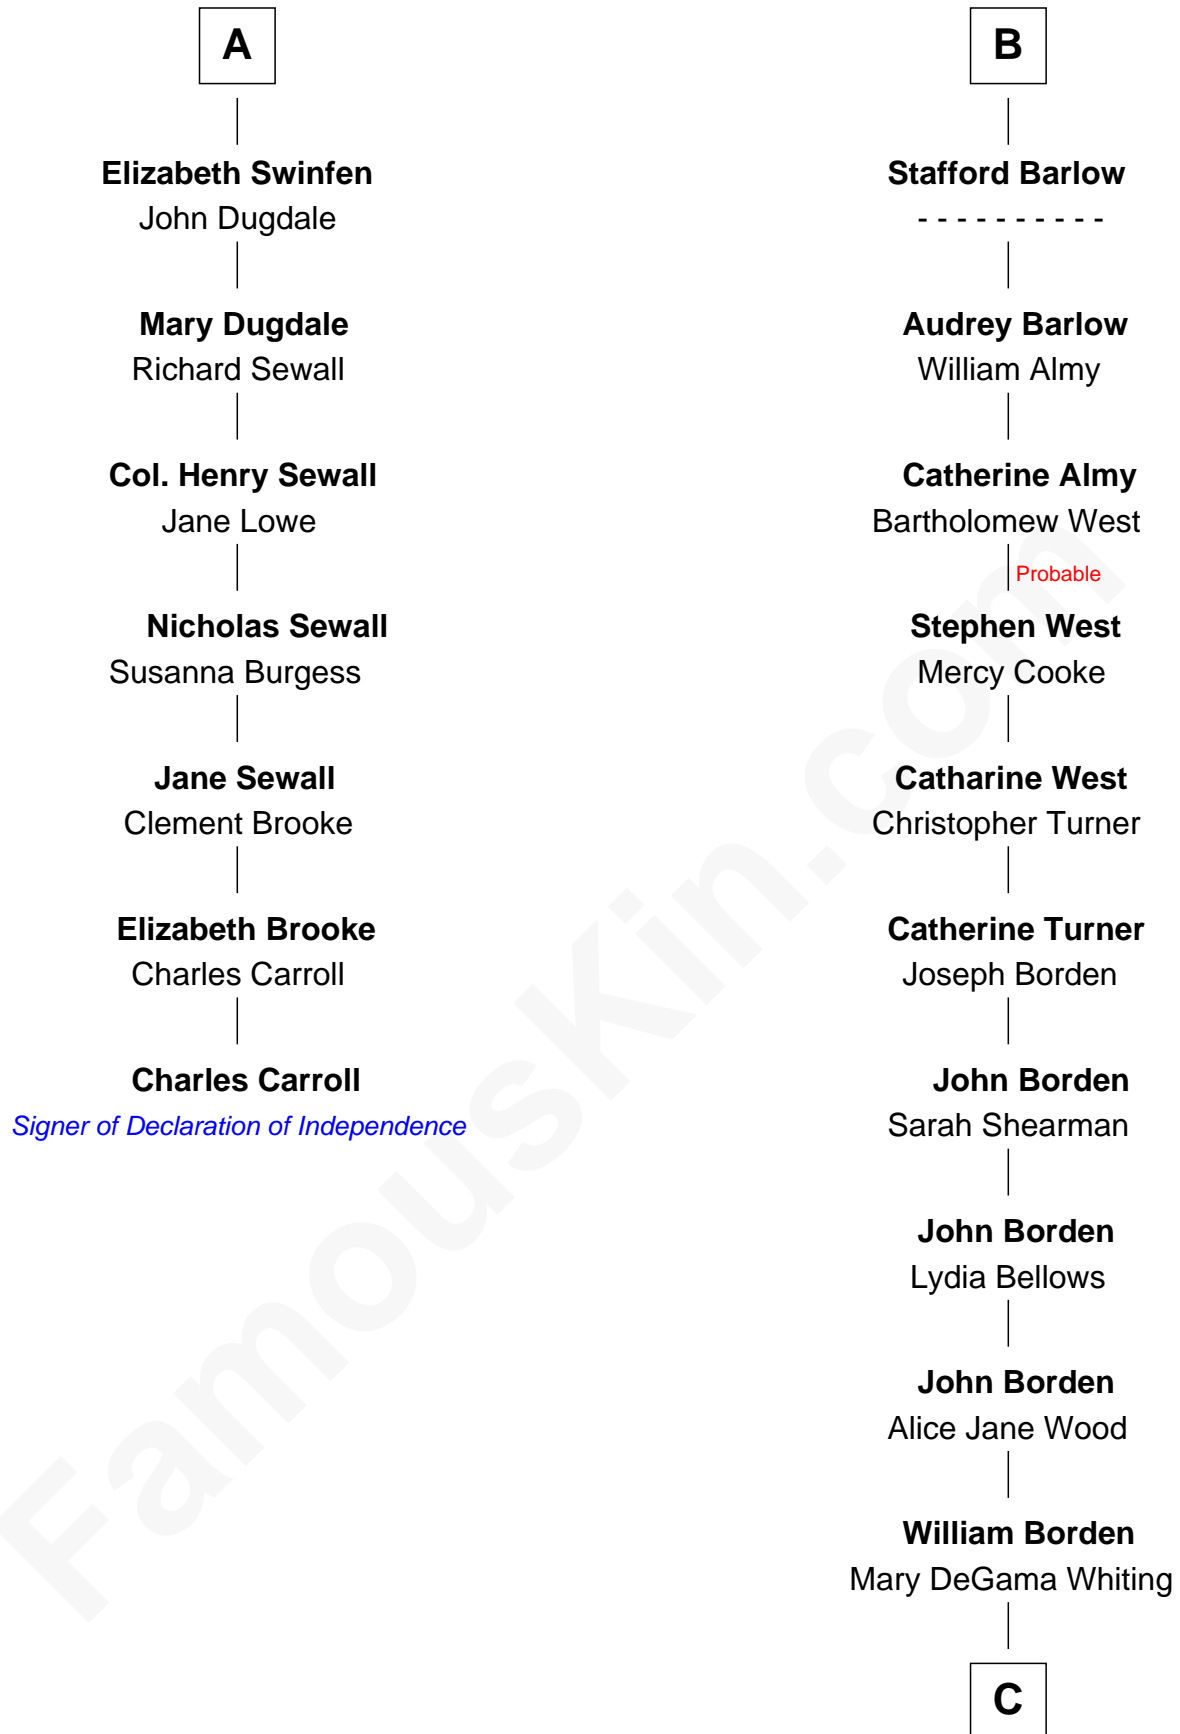

FamousKin.com

Relationship Chart of

Charles Carroll

Signer of the Declaration of Independence

13th cousin 6 times removed of

Adlai Stevenson III
U.S. Senator from Illinois

Sir John Stafford
Margaret Stafford

Ralph Stafford
Maud de Hastang

Sir Humphrey Stafford
Elizabeth Burdet

Sir Humphrey Stafford
Eleanor Aylesbury

Humphrey Stafford
Katherine Fray

Sir Humphrey Stafford
Margaret Fogge

Sir Humphrey Stafford
Margaret Tame

Ellen Stafford
Thomas Barlow

B

C

John Borden

Ellen Wallace Waller

Ellen Borden

Adlai Ewing Stevenson

Adlai Stevenson III