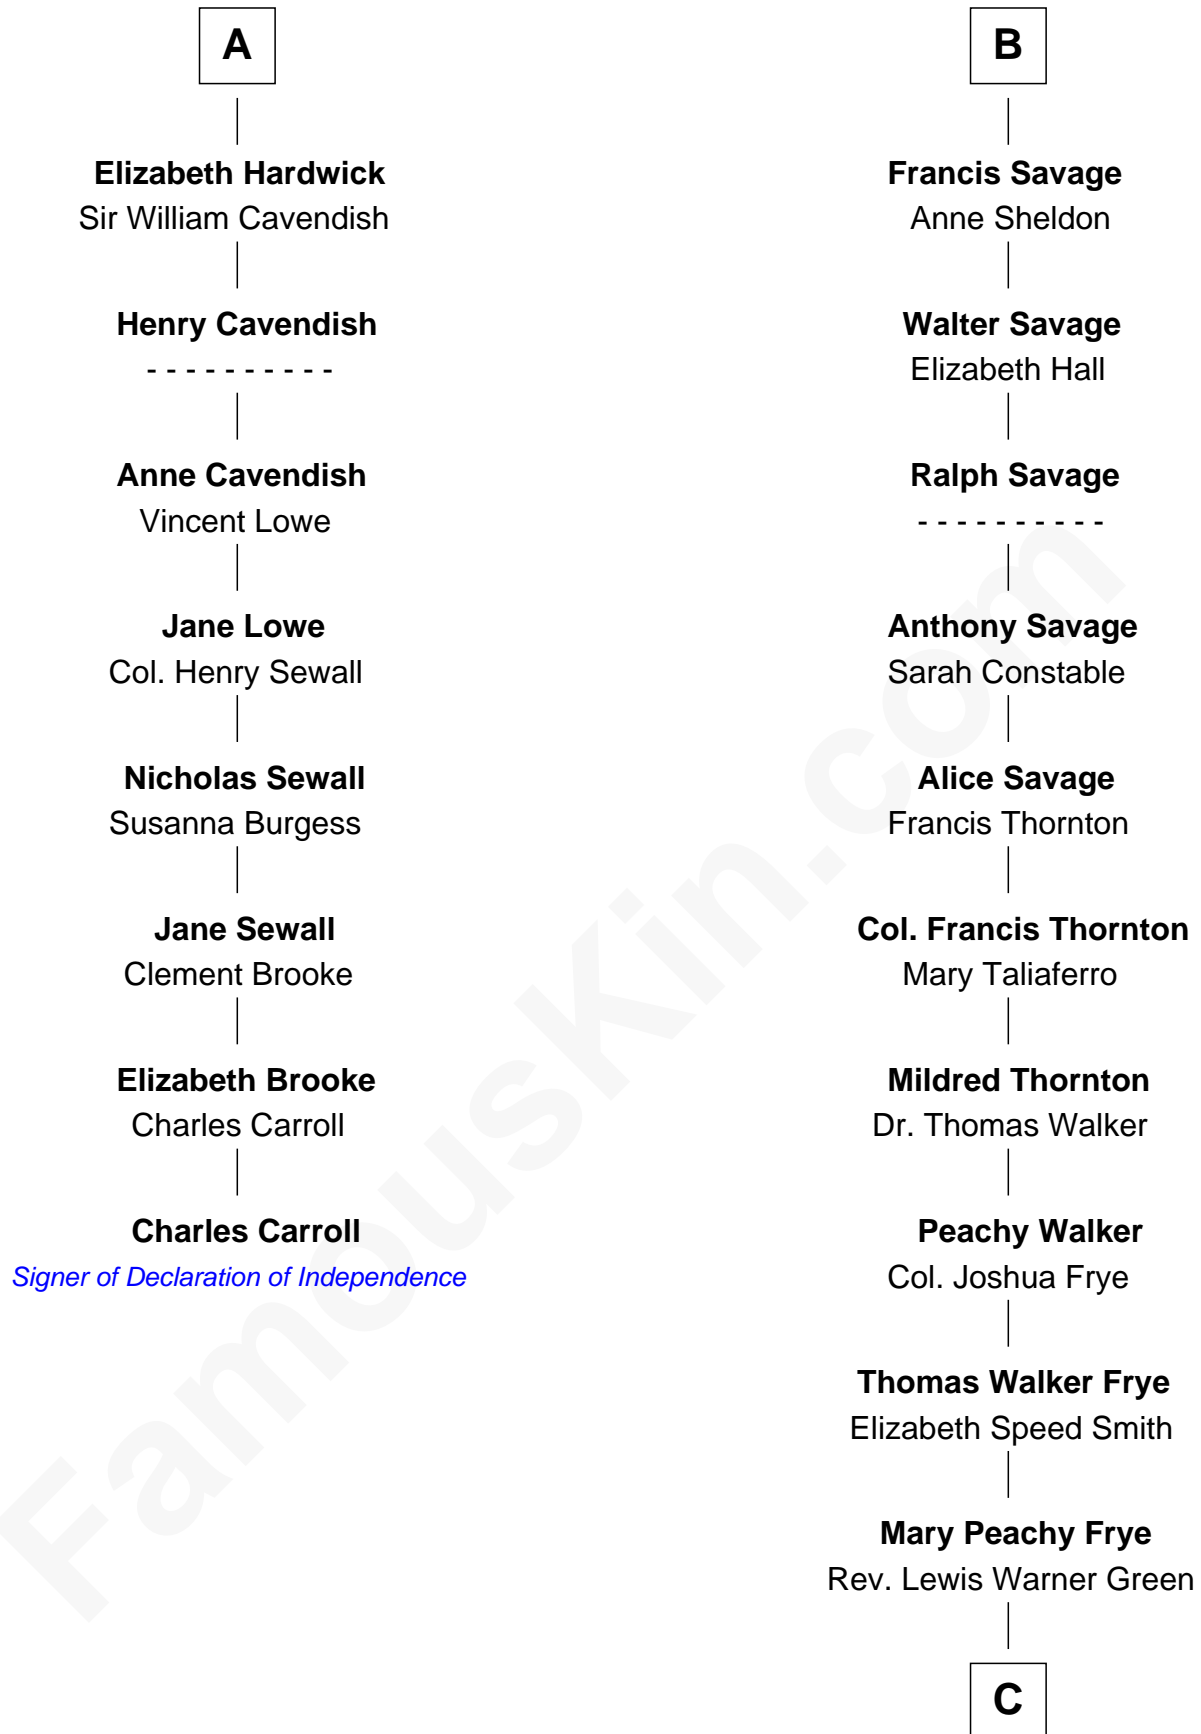

## Relationship Chart of

### Charles Carroll

*Signer of the Declaration of Independence*

14th cousin 6 times removed of

**Adlai Stevenson III**  
*U.S. Senator from Illinois*

**Edmund Fitzalan**  
Alice de Warenne

**C**

**Letitia Green**

Adlai Ewing Stevenson

**Lewis Green Stevenson**

Helen Louise Davis

**Adlai Ewing Stevenson**

Ellen Borden

**Adlai Stevenson III**

*U.S. Senator from Illinois*

FamousKin.com