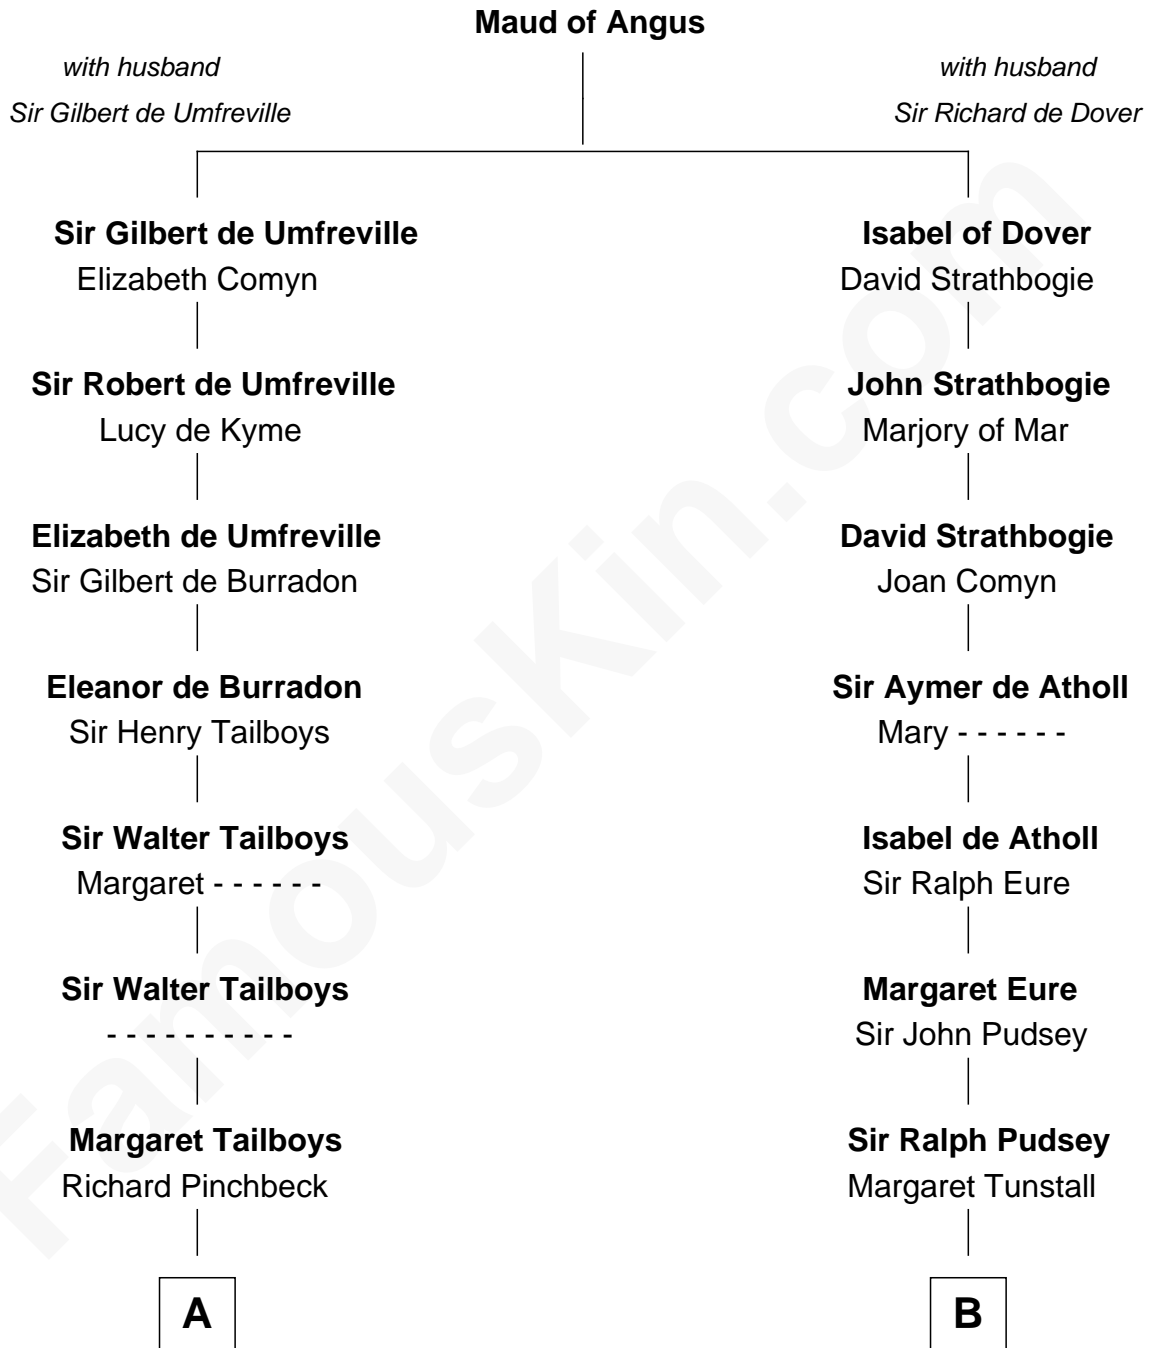

FamousKin.com

Relationship Chart of

Charles Carroll

Signer of the Declaration of Independence

17th cousin 2 times removed of

Henry Lee III

9th Governor of Virginia

Signer of Declaration of Independence

C

|
Henry Lee

Mary Bland

|
Col. Henry Lee

Lucy Grymes

|
Henry Lee III

Light-Horse Harry

FamousKin.com