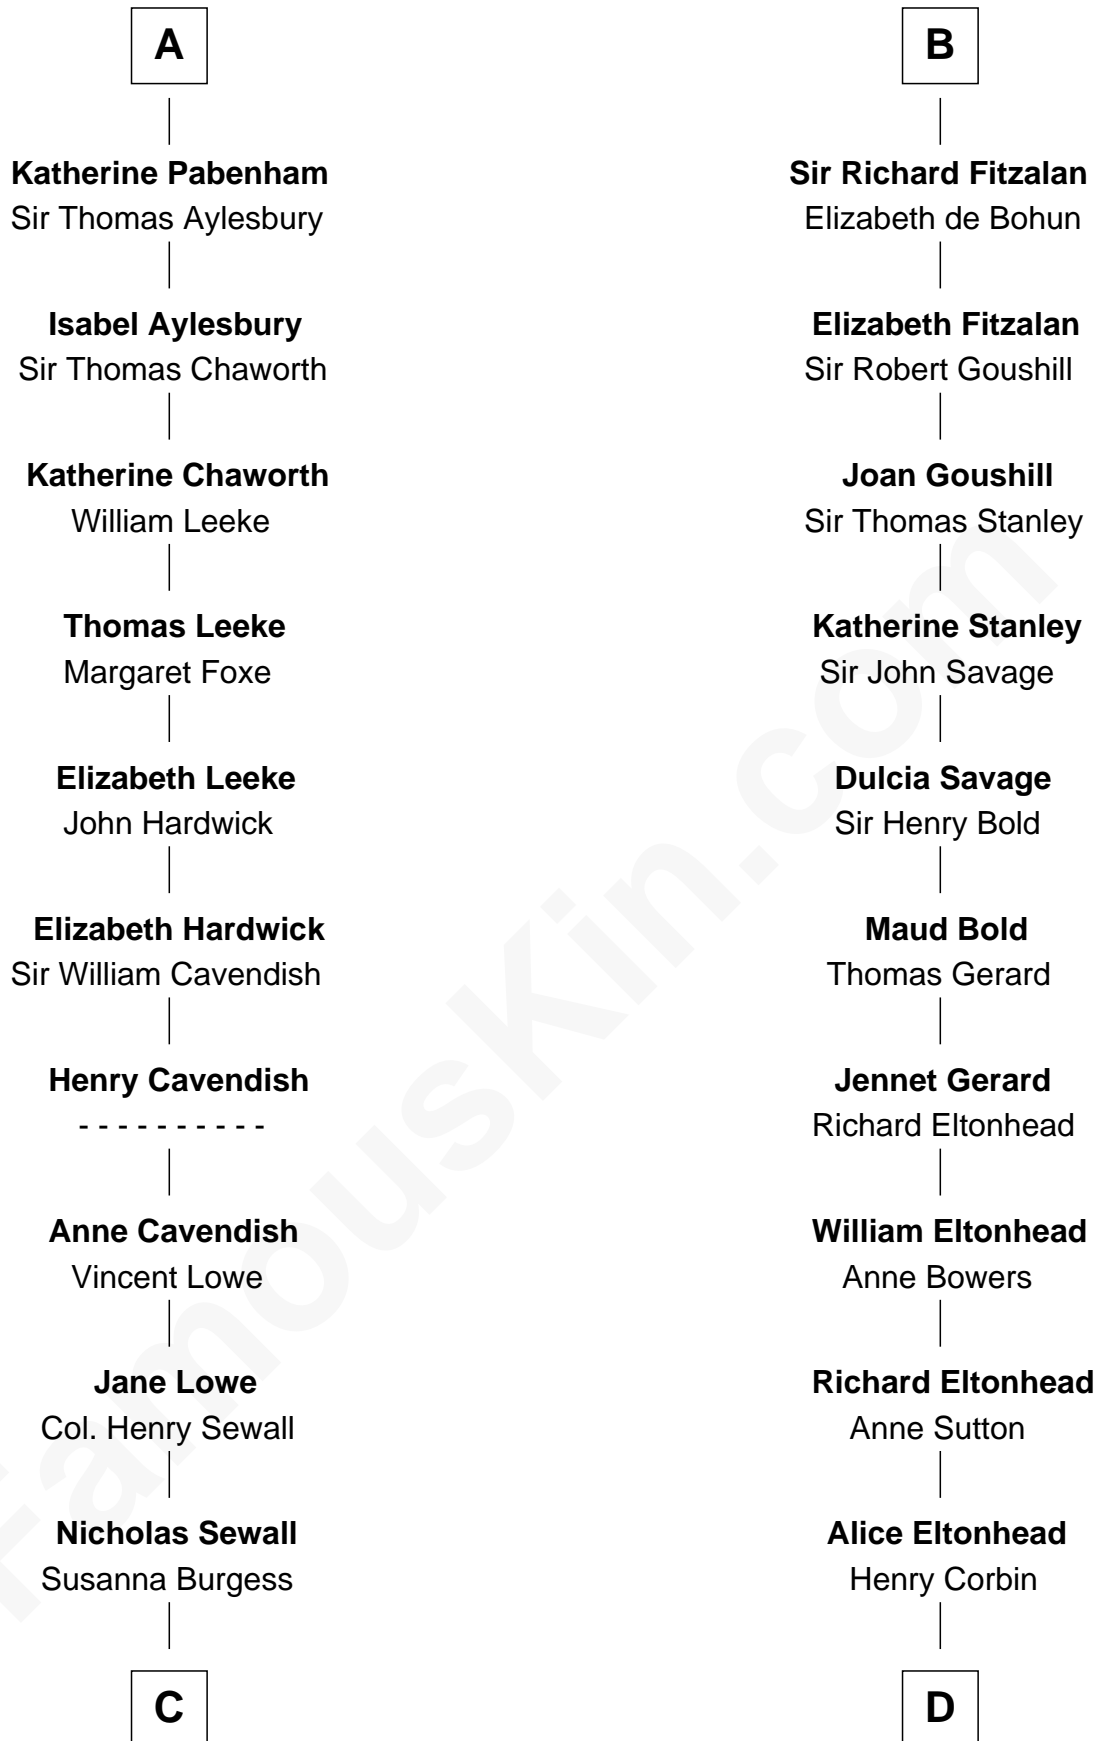

FamousKin.com

Relationship Chart of

Charles Carroll

Signer of the Declaration of Independence

19th cousin 1 time removed of

Henry Lee III

9th Governor of Virginia

Gundred de Warenne

Maud de Chaworth

Henry Plantagenet

Elizabeth d'Engaine

Sir Laurence de Pabenharn

Eleanor Plantagenet

Richard Fitzalan

A

B