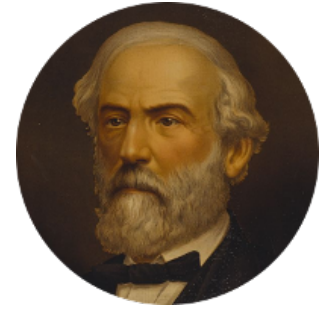

FamousKin.com

Relationship Chart of

Charles Carroll

Signer of the Declaration of Independence

17th cousin 1 time removed of

General Robert E. Lee

Confederate Army - U.S. Civil War

Sir John FitzGeoffrey

Isabel le Bigod

C

Maj. Gen. Henry Lee

Anne Hill Carter

General Robert E. Lee

Confederate Army - U.S. Civil War

FamousKin.com