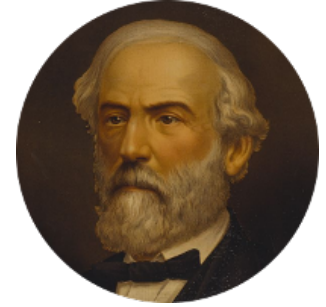

FamousKin.com

Relationship Chart of

Charles Carroll

Signer of the Declaration of Independence

19th cousin 2 times removed of

General Robert E. Lee

Confederate Army - U.S. Civil War

C

Jane Sewall
Clement Brooke

Elizabeth Brooke
Charles Carroll

Charles Carroll
Signer of Declaration of Independence

D

Laetitia Corbin
Richard Lee

Henry Lee
Mary Bland

Col. Henry Lee
Lucy Grymes

Maj. Gen. Henry Lee
Anne Hill Carter