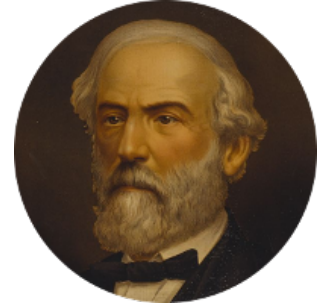

FamousKin.com

Relationship Chart of

Charles Carroll

Signer of the Declaration of Independence

15th cousin 4 times removed of

General Robert E. Lee

Confederate Army - U.S. Civil War

Sir Nicholas Audley

Joan Martin

C

Col. Henry Lee

Lucy Grymes

Maj. Gen. Henry Lee

Anne Hill Carter

General Robert E. Lee

Confederate Army - U.S. Civil War