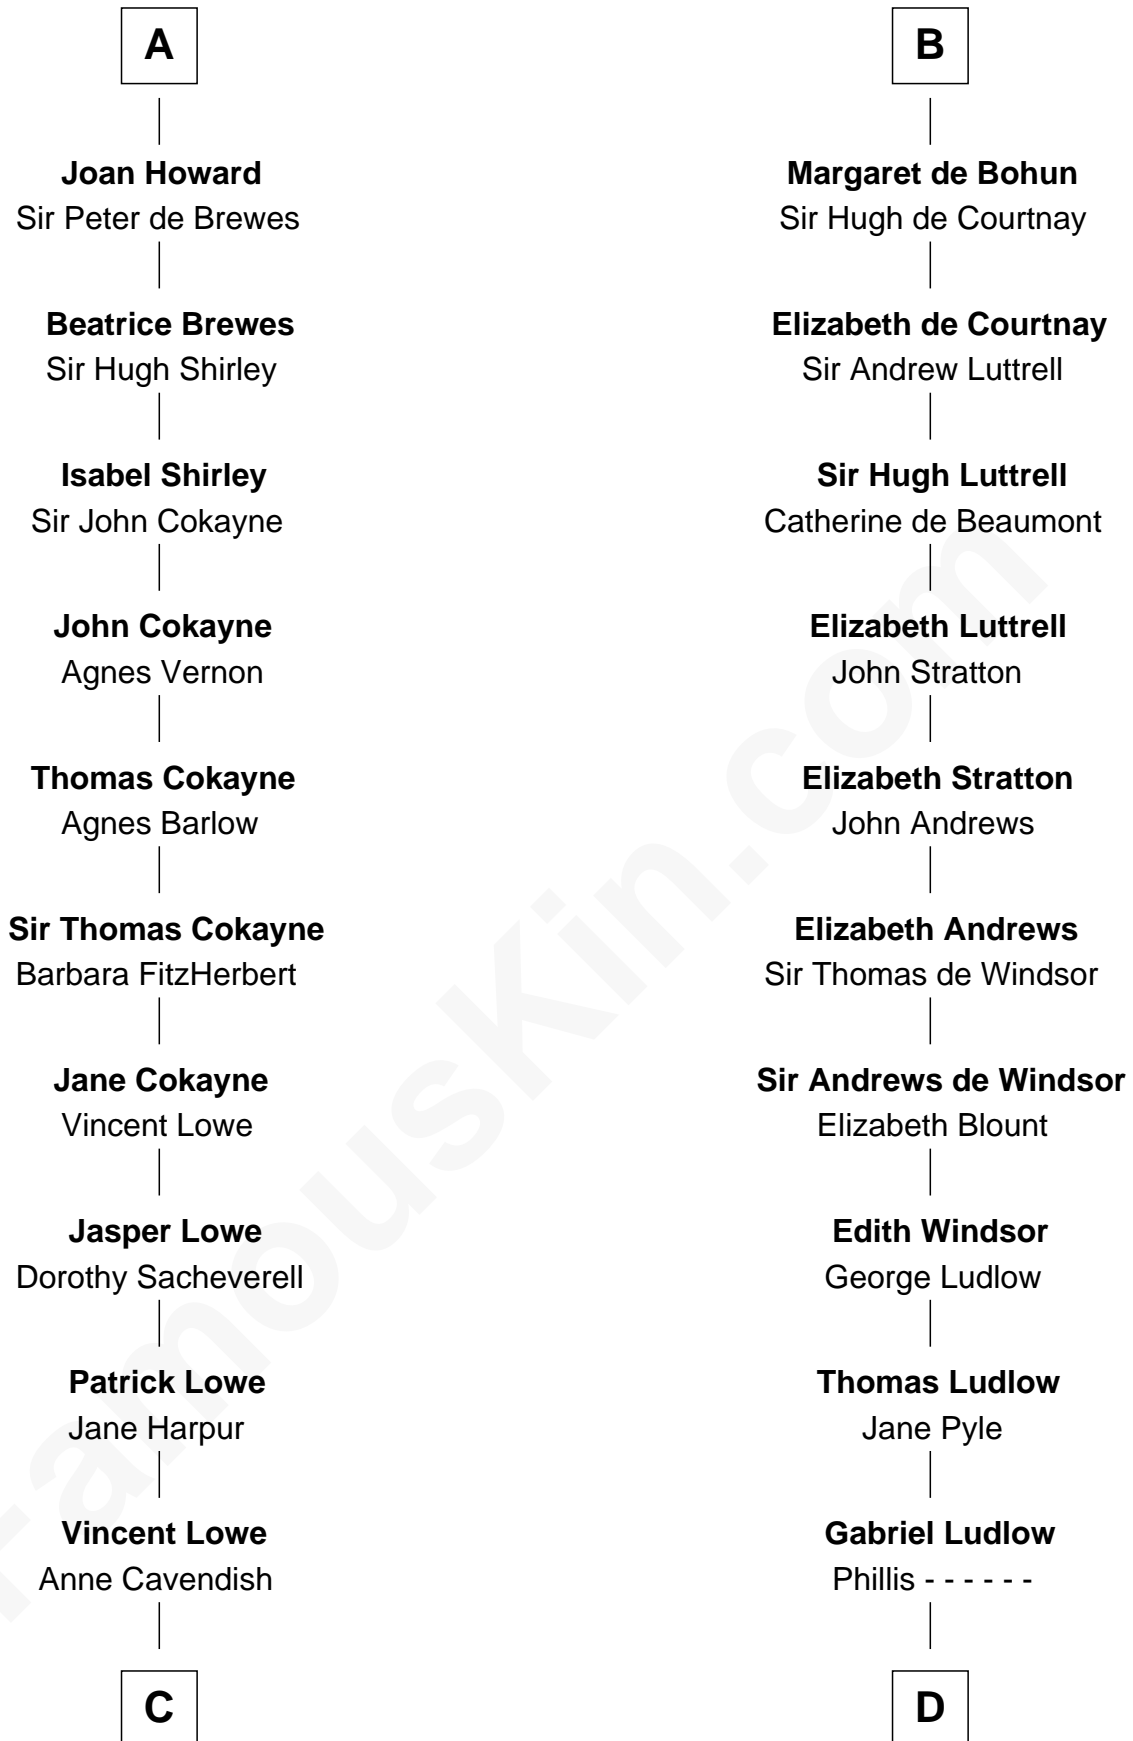

FamousKin.com Relationship Chart of

Charles Carroll

Signer of the Declaration of Independence

21st cousin of

William Henry Harrison

9th U.S. President

C

Jane Lowe
Col. Henry Sewall

Nicholas Sewall
Susanna Burgess

Jane Sewall
Clement Brooke

Elizabeth Brooke
Charles Carroll

Charles Carroll

Signer of Declaration of Independence

D

Sarah Ludlow
Col. John Carter

Col. Robert Carter
Elizabeth Landon