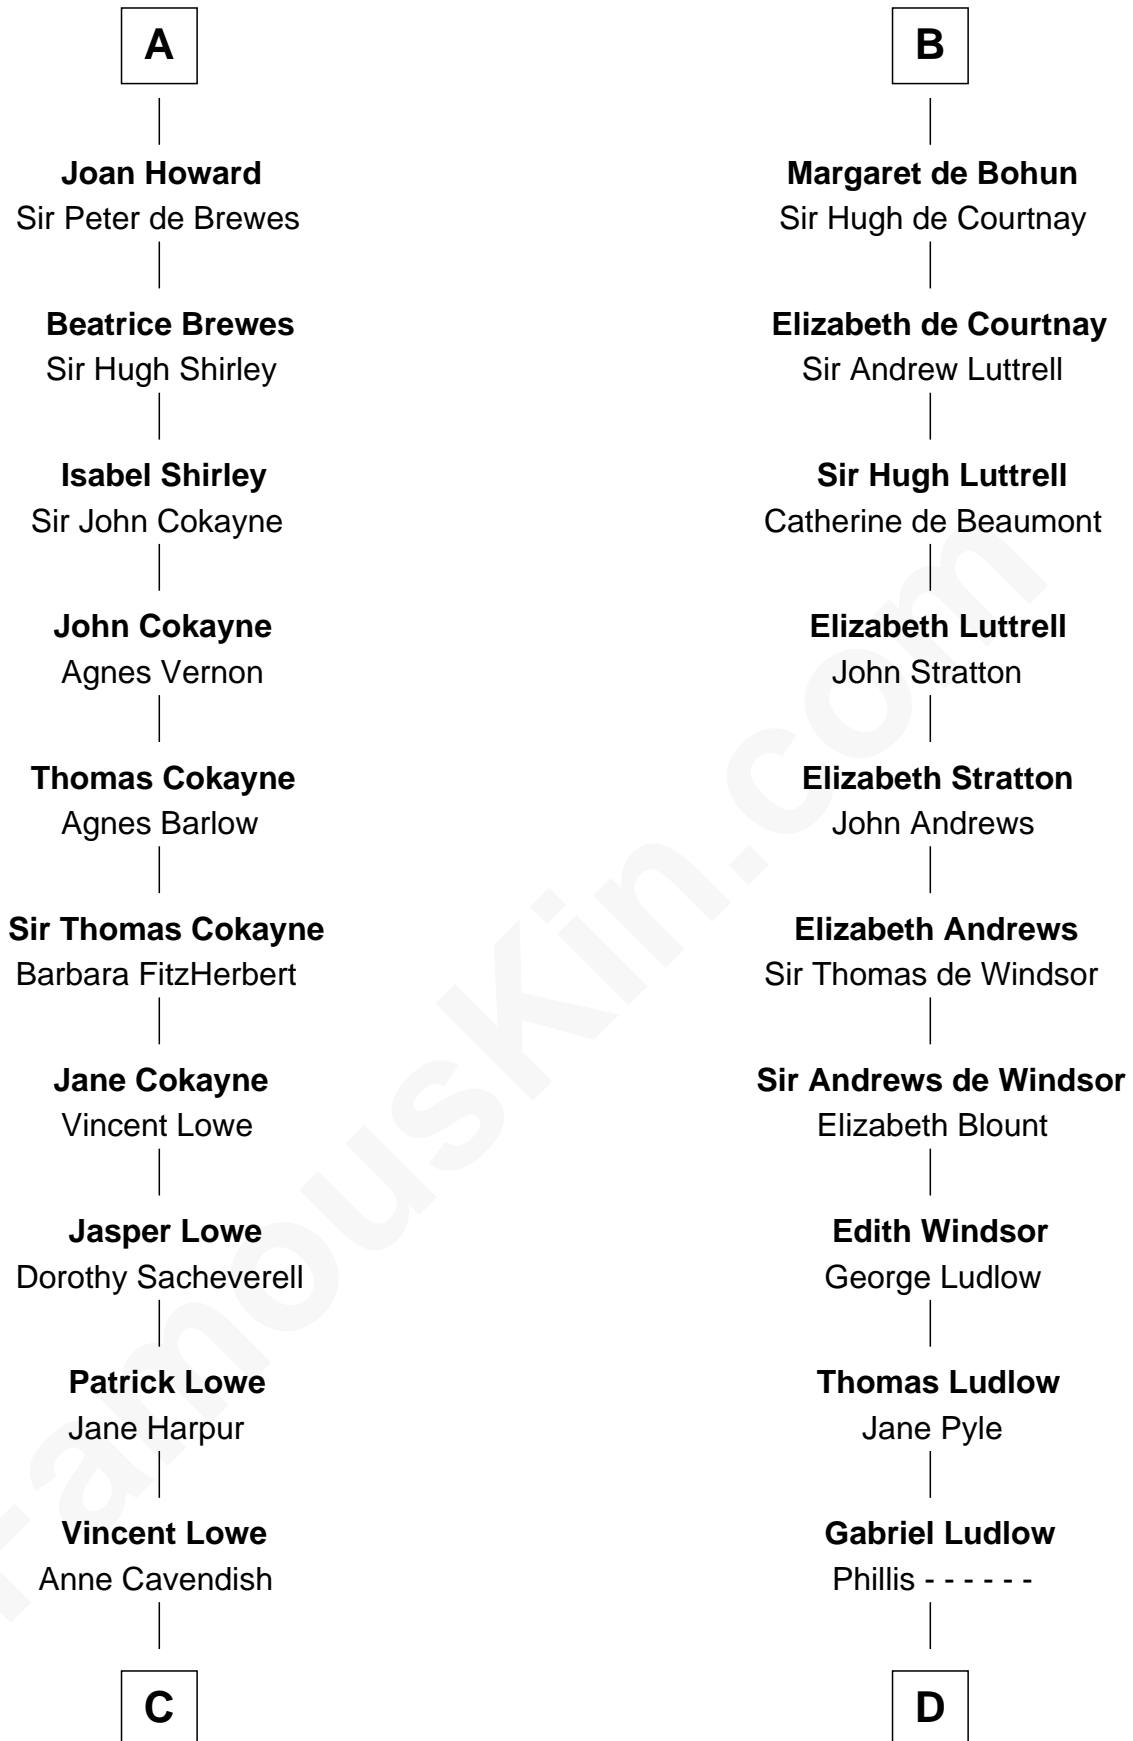

FamousKin.com

Relationship Chart of

Charles Carroll

Signer of the Declaration of Independence

21st cousin of

William Henry Harrison

9th U.S. President

Malcolm III of Scotland

St. Margaret of Scotland

C

Jane Lowe
Col. Henry Sewall

Nicholas Sewall
Susanna Burgess

Jane Sewall
Clement Brooke

Elizabeth Brooke
Charles Carroll

Charles Carroll

Signer of Declaration of Independence