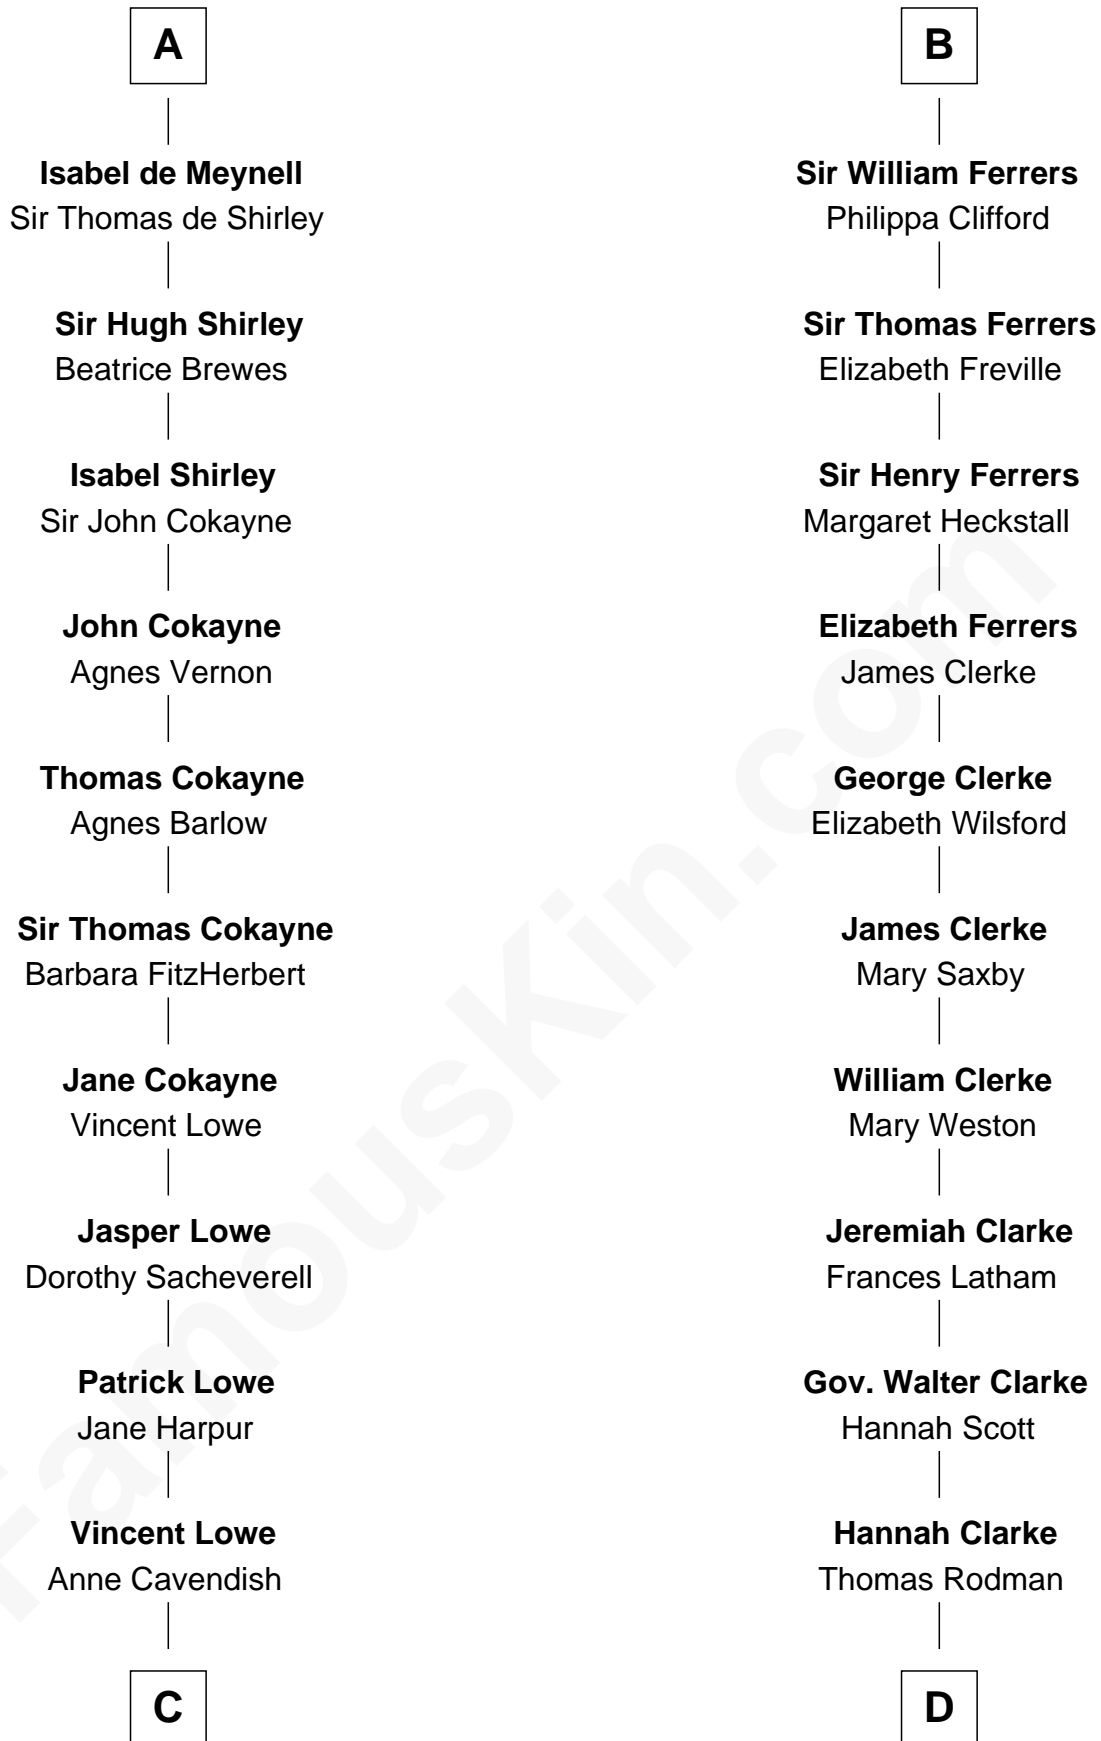

FamousKin.com Relationship Chart of

Charles Carroll

Signer of the Declaration of Independence

21st cousin of

Joseph Wharton

Founder of the Wharton School of Business

Richard de Clare
Amice of Gloucester

C

Jane Lowe
Col. Henry Sewall

Nicholas Sewall
Susanna Burgess

Jane Sewall
Clement Brooke

Elizabeth Brooke
Charles Carroll

Charles Carroll

Signer of Declaration of Independence

D

Samuel Rodman
Mary Willett

Thomas Rodman
Mary Borden

Hannah Rodman
Samuel Rowland Fisher

Deborah Fisher
William Wharton

Joseph Wharton

Founder, Wharton School of Business