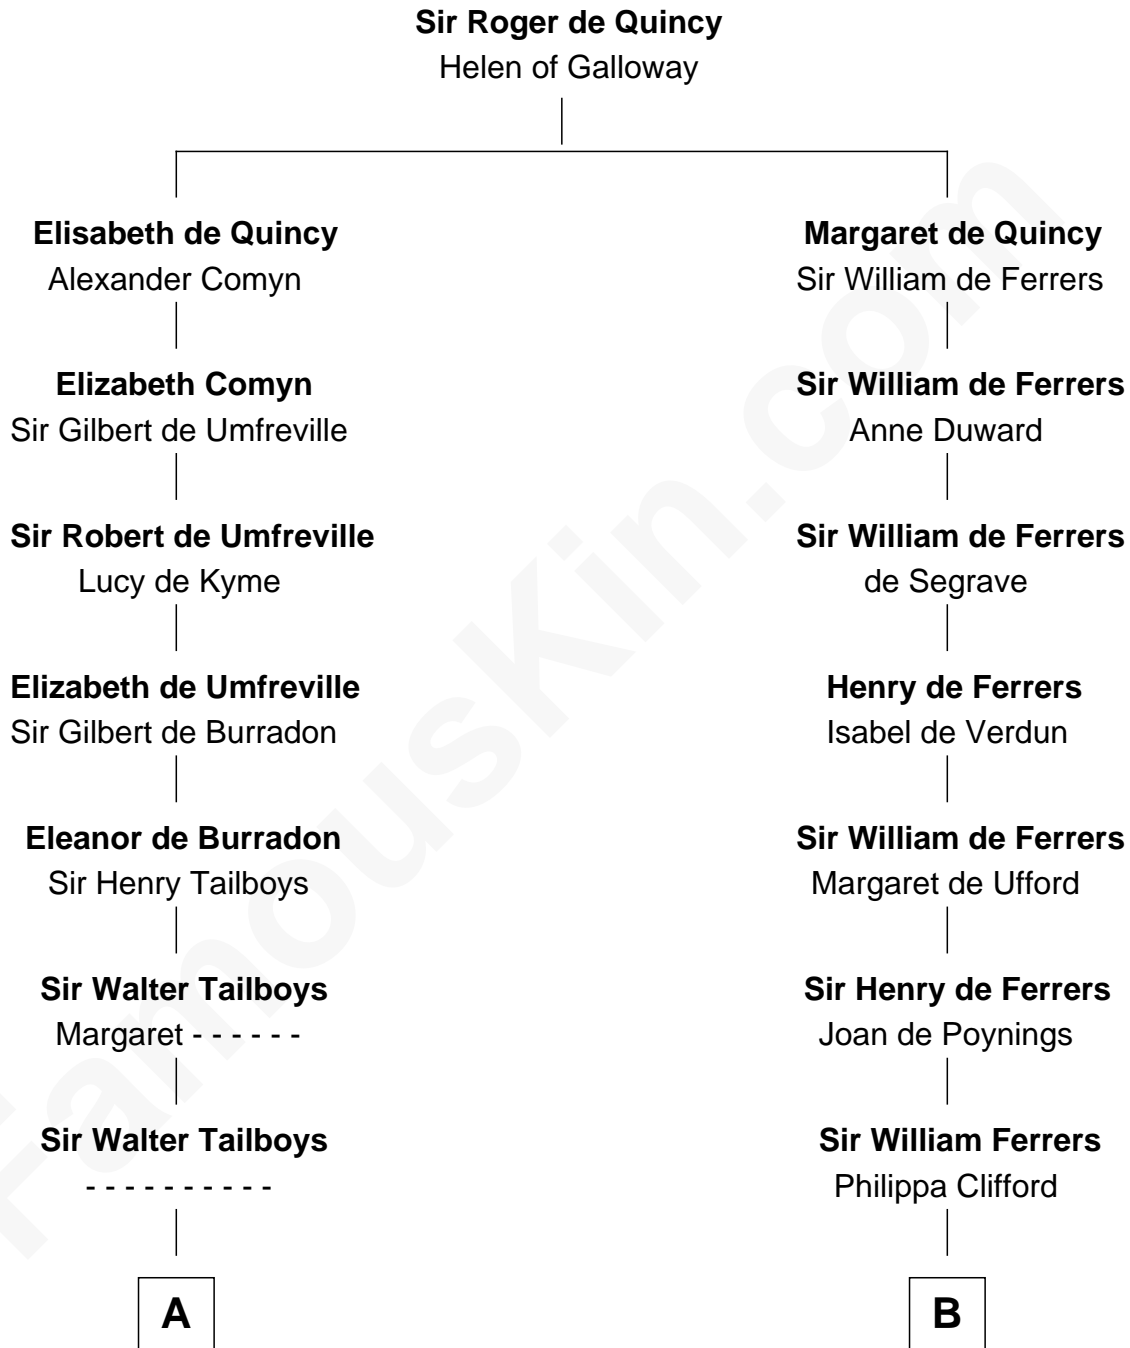

FamousKin.com

Relationship Chart of

Charles Carroll

Signer of the Declaration of Independence

18th cousin 2 times removed of

Joseph Wharton

Founder of the Wharton School of Business

C

Elizabeth Brooke

Charles Carroll

Charles Carroll

Signer of Declaration of Independence

D

Thomas Rodman

Mary Borden

Hannah Rodman