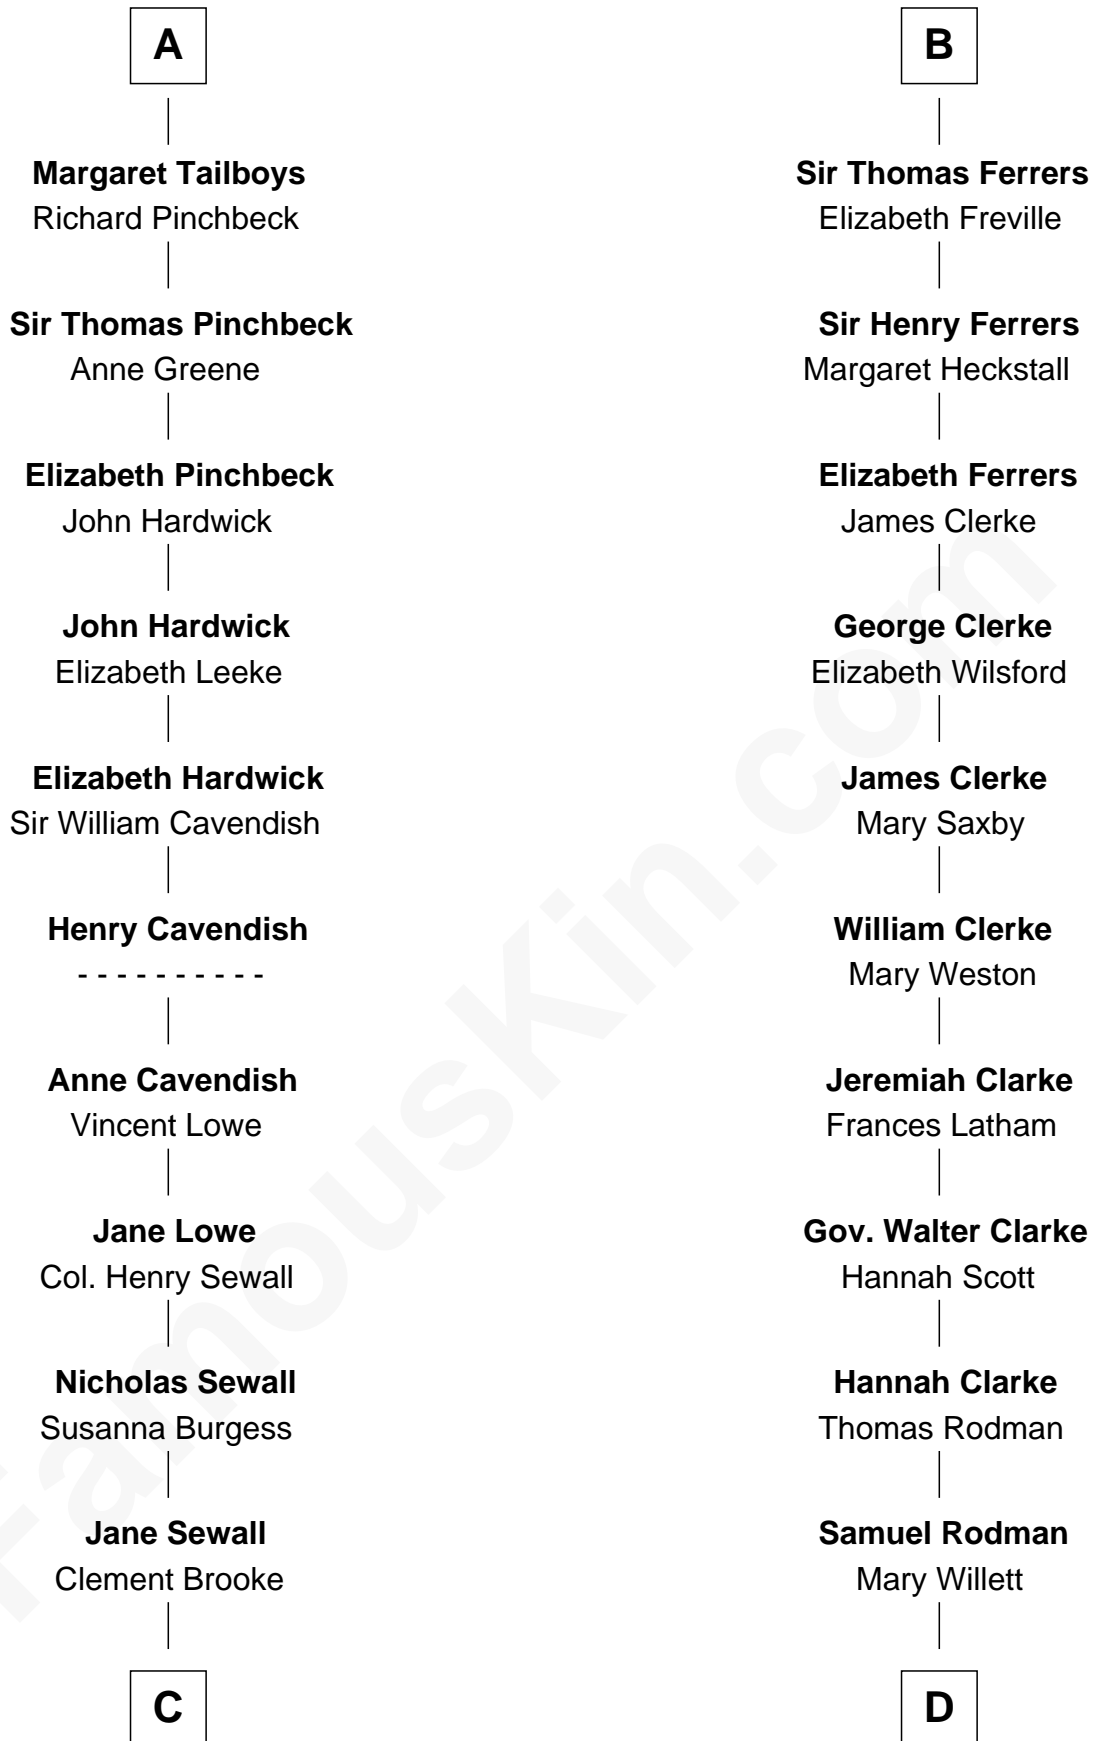

FamousKin.com

Relationship Chart of

Charles Carroll

Signer of the Declaration of Independence

18th cousin 2 times removed of

Joseph Wharton

Founder of the Wharton School of Business

C

Elizabeth Brooke

Charles Carroll

Charles Carroll

Signer of Declaration of Independence

D

Thomas Rodman

Mary Borden

Hannah Rodman

Samuel Rowland Fisher

Deborah Fisher

William Wharton

Joseph Wharton

Founder, Wharton School of Business

FamousKin.com