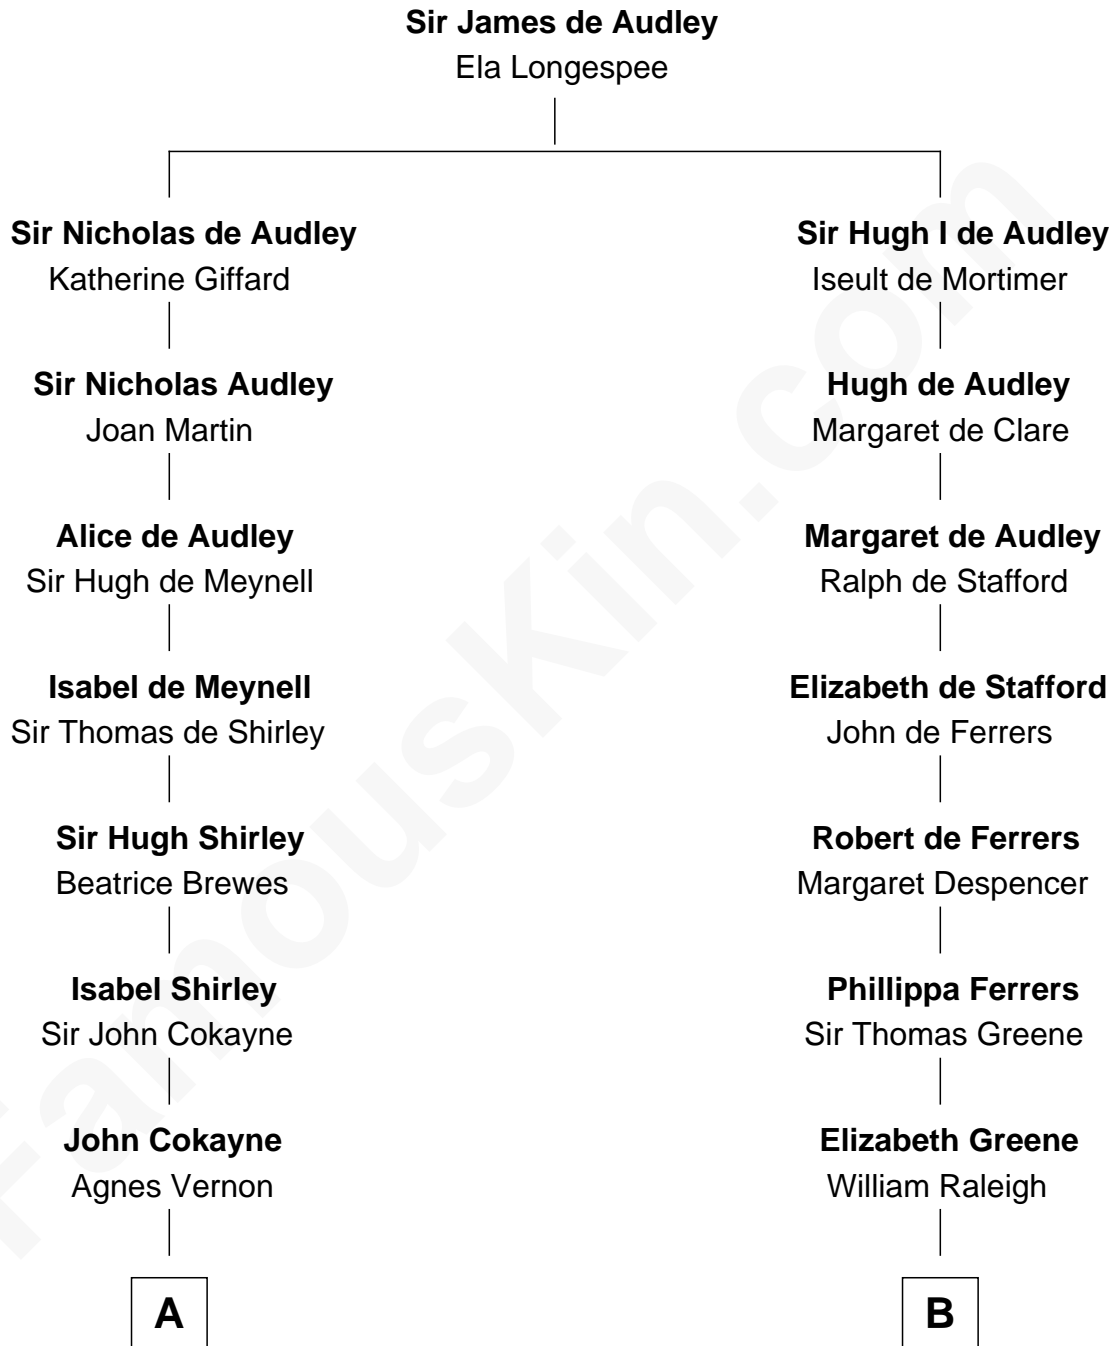

FamousKin.com

Relationship Chart of

Charles Carroll

Signer of the Declaration of Independence

17th cousin 2 times removed of

Joseph Wharton

Founder of the Wharton School of Business

C

Hannah Rodman
Samuel Rowland Fisher

Deborah Fisher
William Wharton

Joseph Wharton
Founder, Wharton School of Business

FamousKin.com