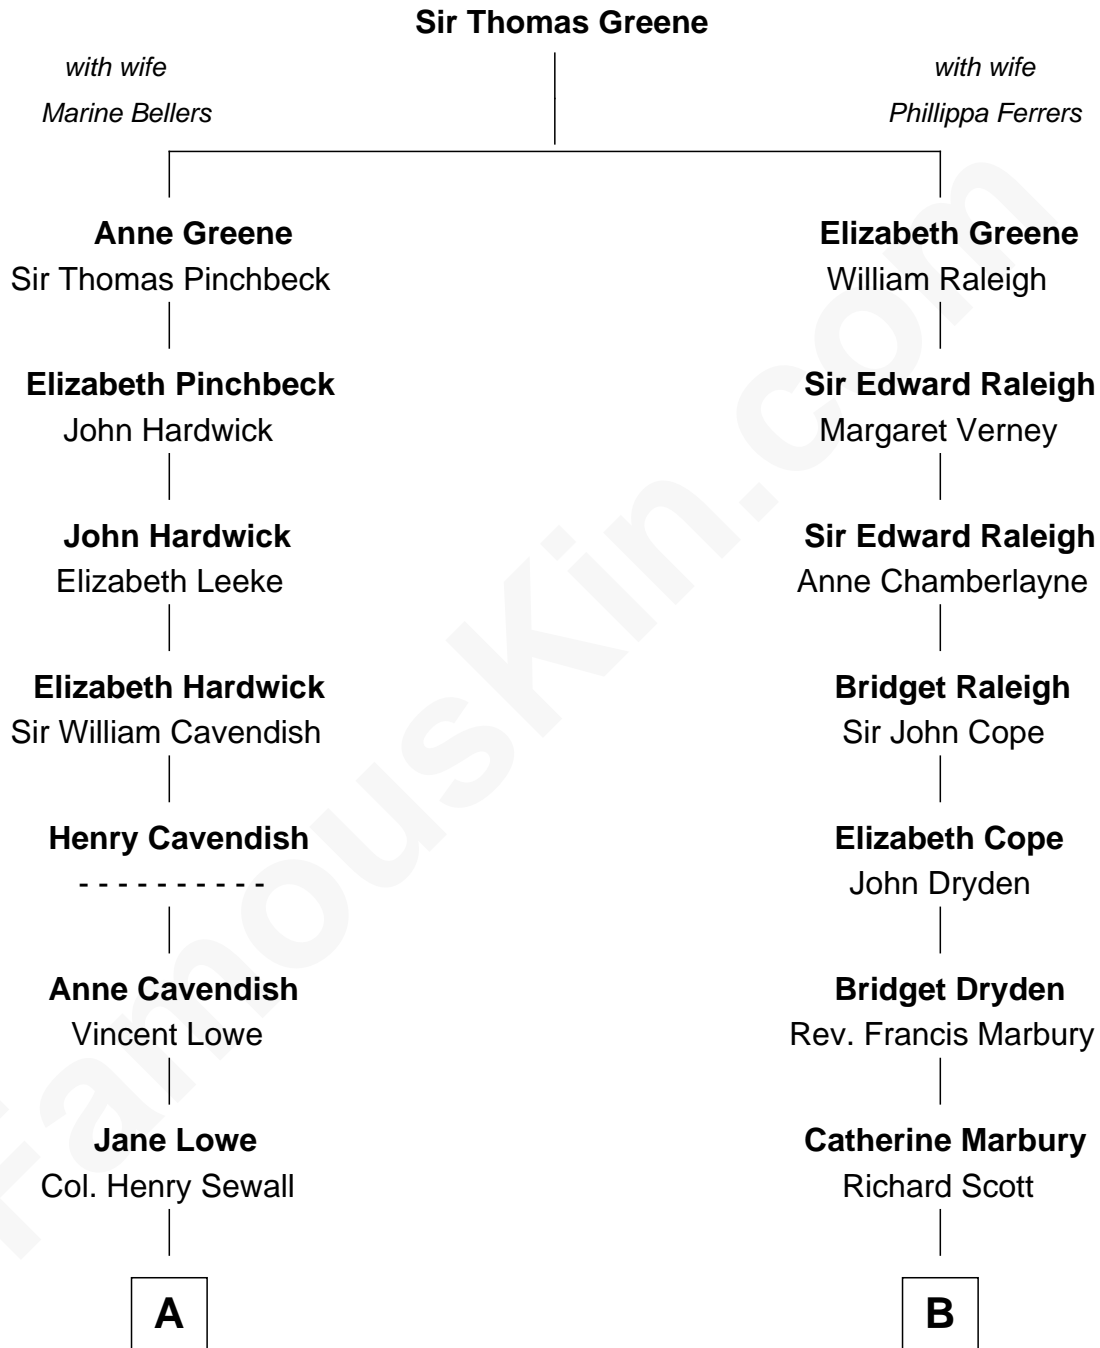

FamousKin.com

Relationship Chart of

Charles Carroll

Signer of the Declaration of Independence

10th cousin 3 times removed of

Joseph Wharton

Founder of the Wharton School of Business

A

Nicholas Sewall
Susanna Burgess

Jane Sewall
Clement Brooke

Elizabeth Brooke
Charles Carroll

Charles Carroll

Signer of Declaration of Independence

B

Hannah Scott
Gov. Walter Clarke

Hannah Clarke
Thomas Rodman