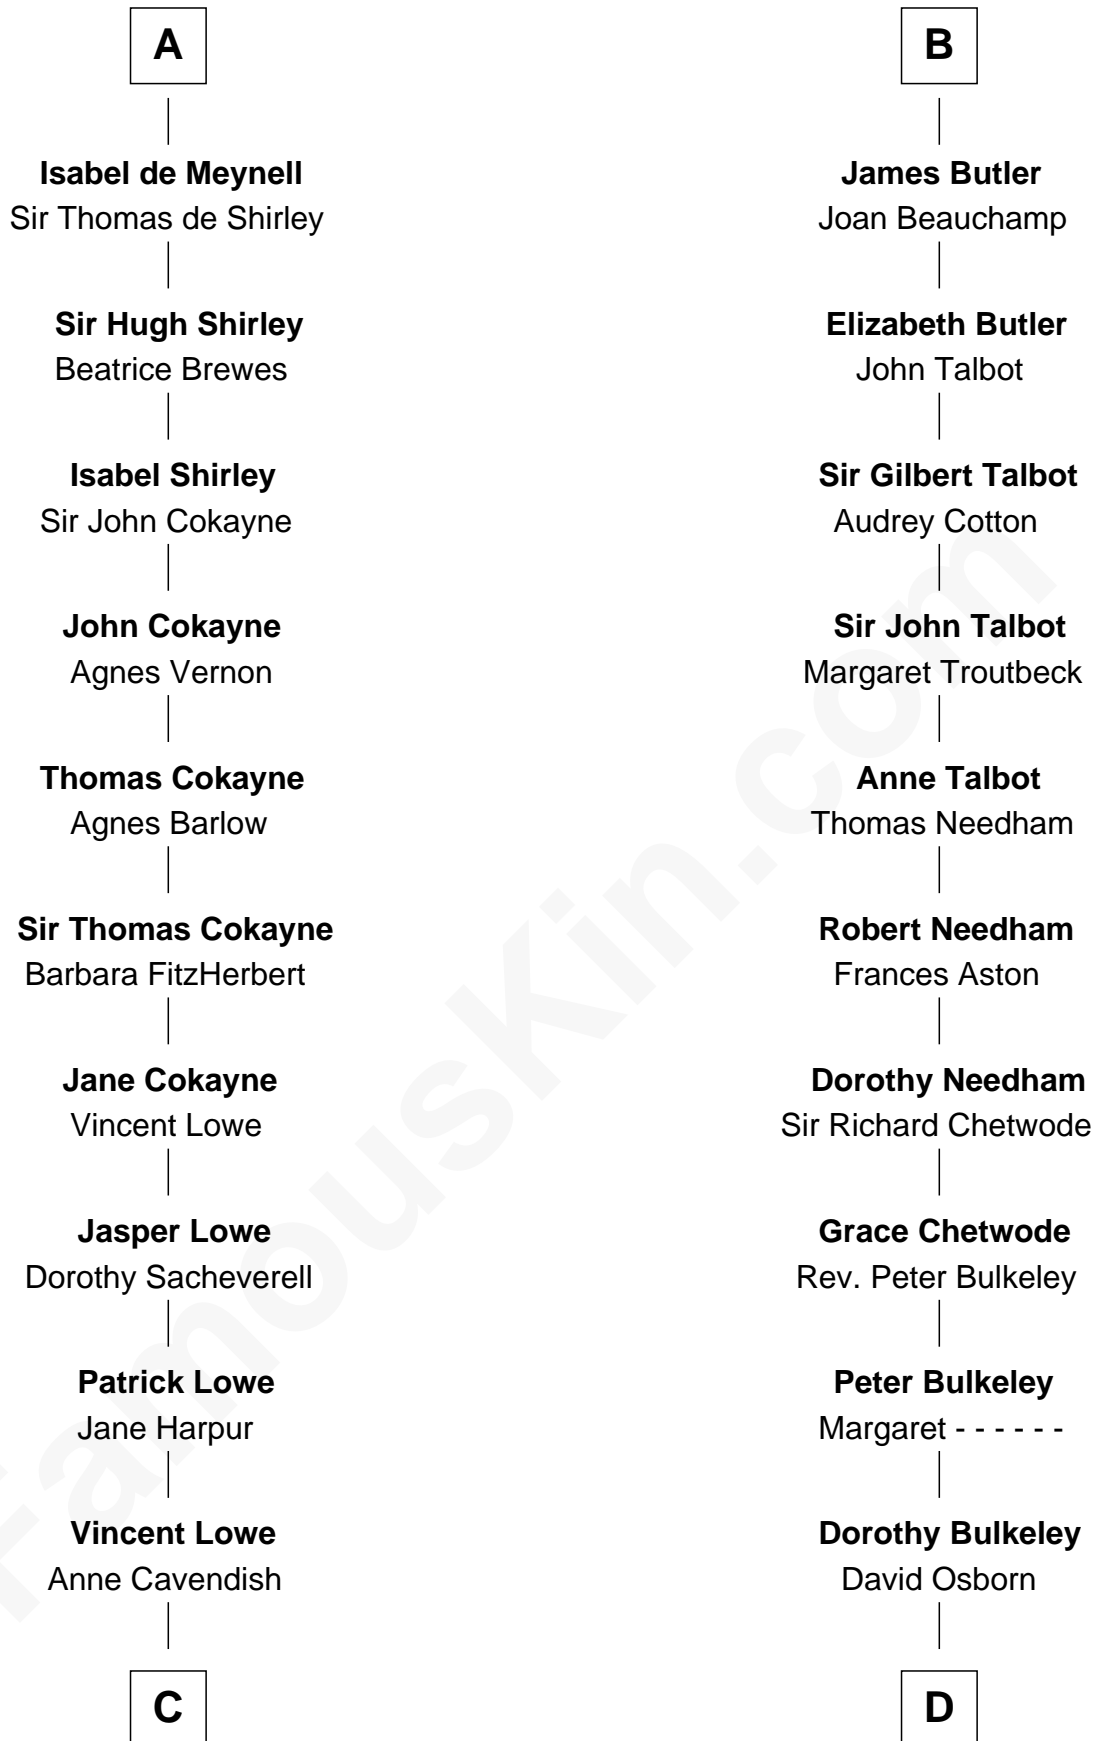

FamousKin.com Relationship Chart of

Charles Carroll

Signer of the Declaration of Independence

21st cousin of

Jay Gould

American Railroad "Robber Baron"

Richard de Clare
Amice of Gloucester

Maud de Clare
William de Braose

Maud de Braose
Henry de Tracy

Eve de Tracy
Guy de Bryan

Maud de Bryan
Nicholas FitzMartin

Sir William Martin
Eleanor FitzReynold

Joan Martin
Sir Nicholas Audley

Alice de Audley
Sir Hugh de Meynell

A

Sir Gilbert de Clare
Isabel Marshal

Sir Richard de Clare
Maud de Lacy

Thomas de Clare
Juliana FitzMaurice

Margaret de Clare
Bartholomew de Badlesmere

Margery de Badlesmere
Sir William de Ros

Maud de Roos
John de Welles

Anne de Welles
James Butler

B

C

Jane Lowe
Col. Henry Sewall

Nicholas Sewall
Susanna Burgess

Jane Sewall
Clement Brooke

Elizabeth Brooke
Charles Carroll

Charles Carroll

Signer of Declaration of Independence