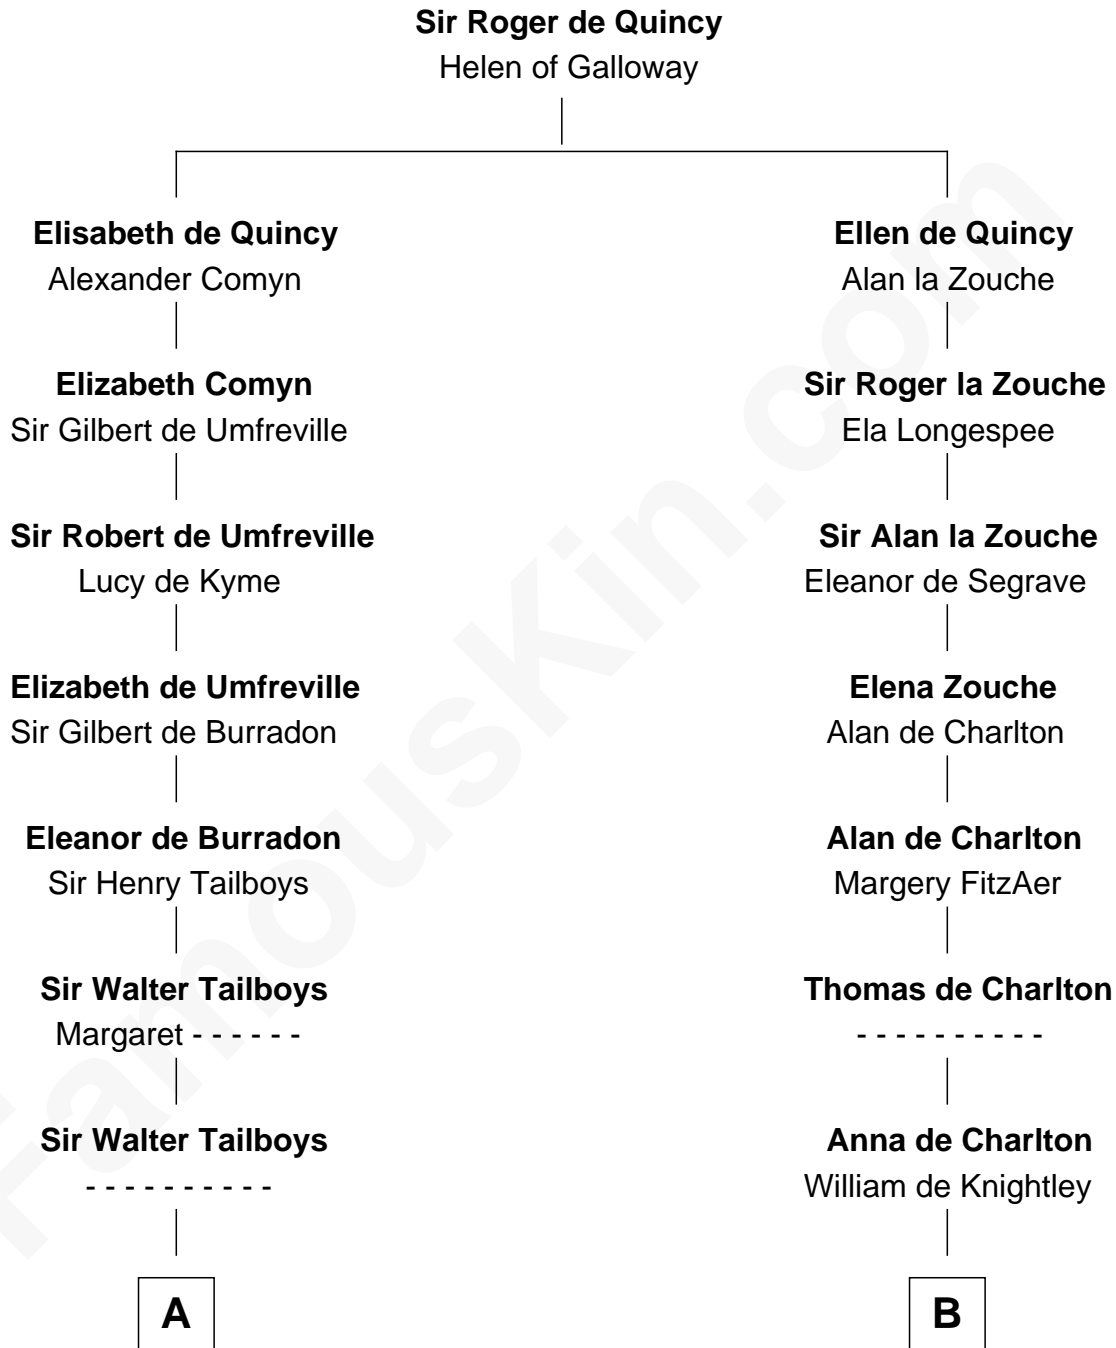

FamousKin.com

Relationship Chart of

Charles Carroll

Signer of the Declaration of Independence

18th cousin 2 times removed of

Jay Gould

American Railroad "Robber Baron"

C

Elizabeth Brooke

Charles Carroll

Charles Carroll

Signer of Declaration of Independence

D

Eleazer Osborn

Sarah Burr

Anna Osborn

Abraham Gould

John Burr Gould

Mary More

Jay Gould

"Robber Baron"

FamousKin.com