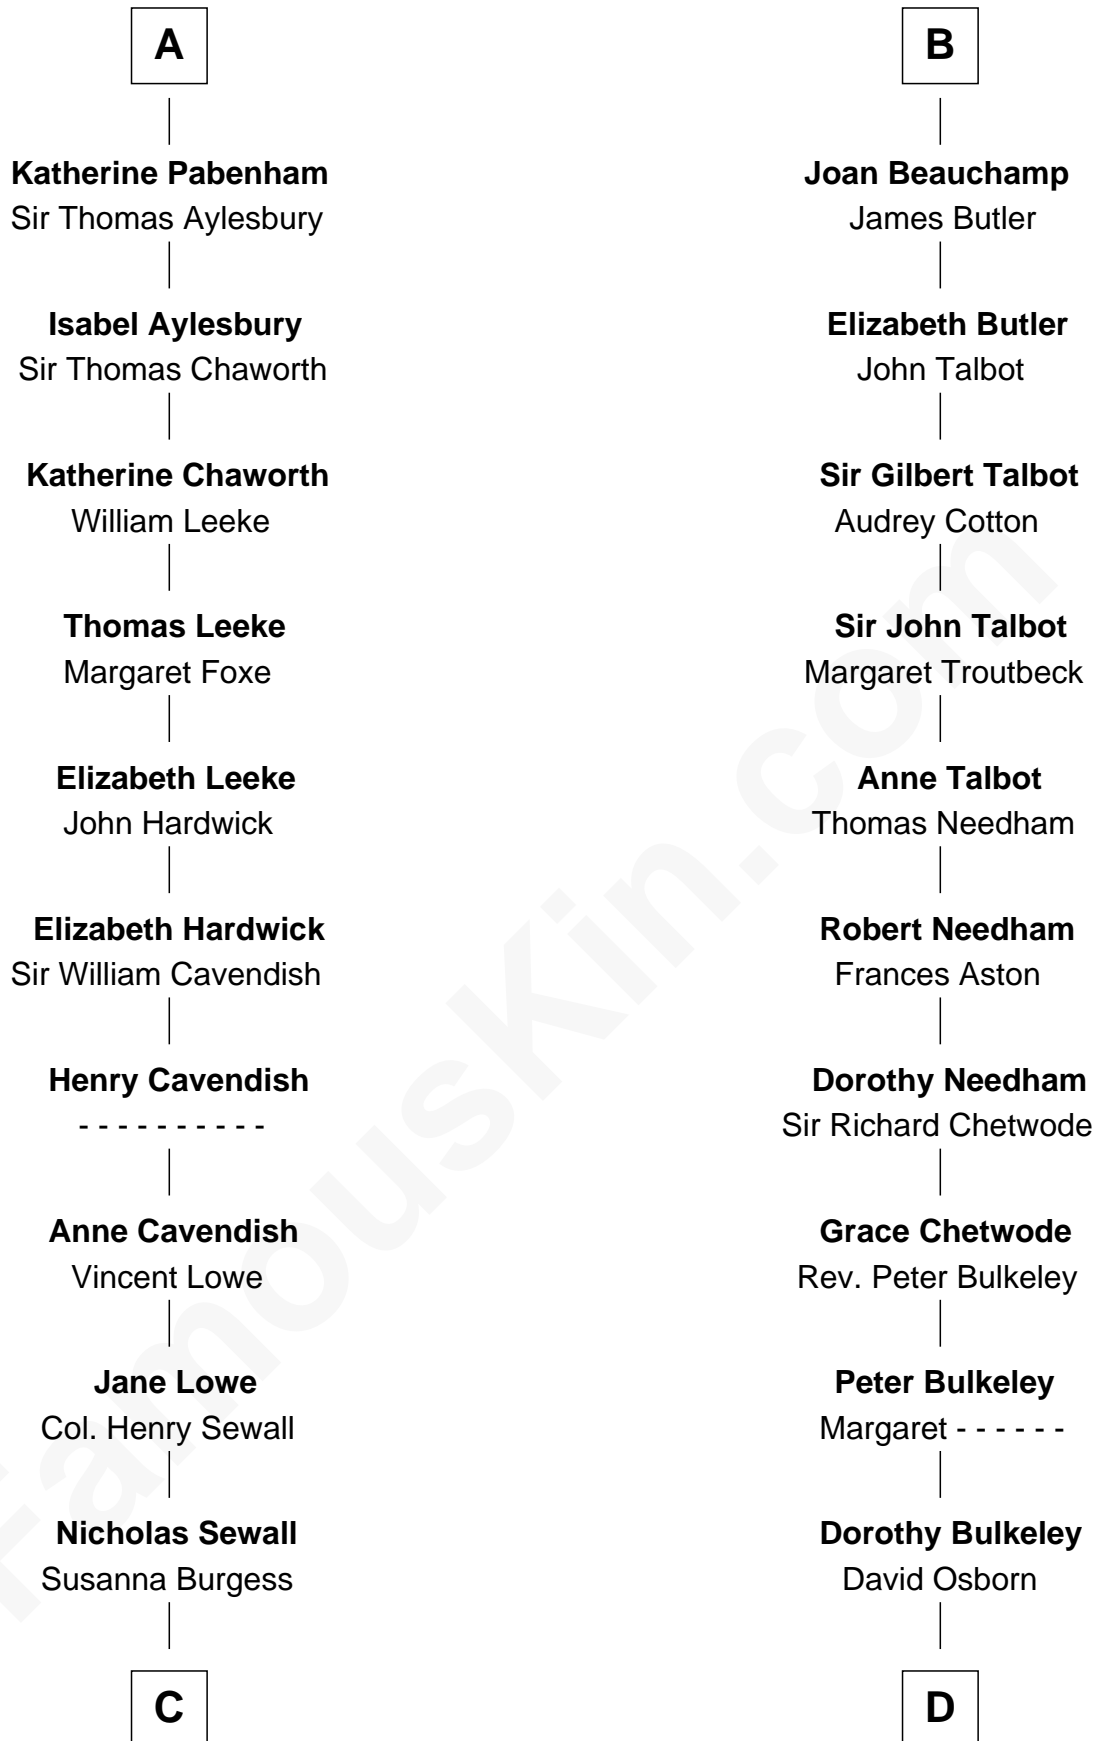

FamousKin.com

Relationship Chart of

Charles Carroll

Signer of the Declaration of Independence

19th cousin 2 times removed of

Jay Gould

American Railroad "Robber Baron"

C

Jane Sewall
Clement Brooke

Elizabeth Brooke
Charles Carroll

Charles Carroll
Signer of Declaration of Independence

D

Eleazer Osborn
Hannah Bulkeley

Eleazer Osborn
Sarah Burr

Anna Osborn
Abraham Gould

John Burr Gould
Mary More

Jay Gould
"Robber Baron"

FamousKin.com