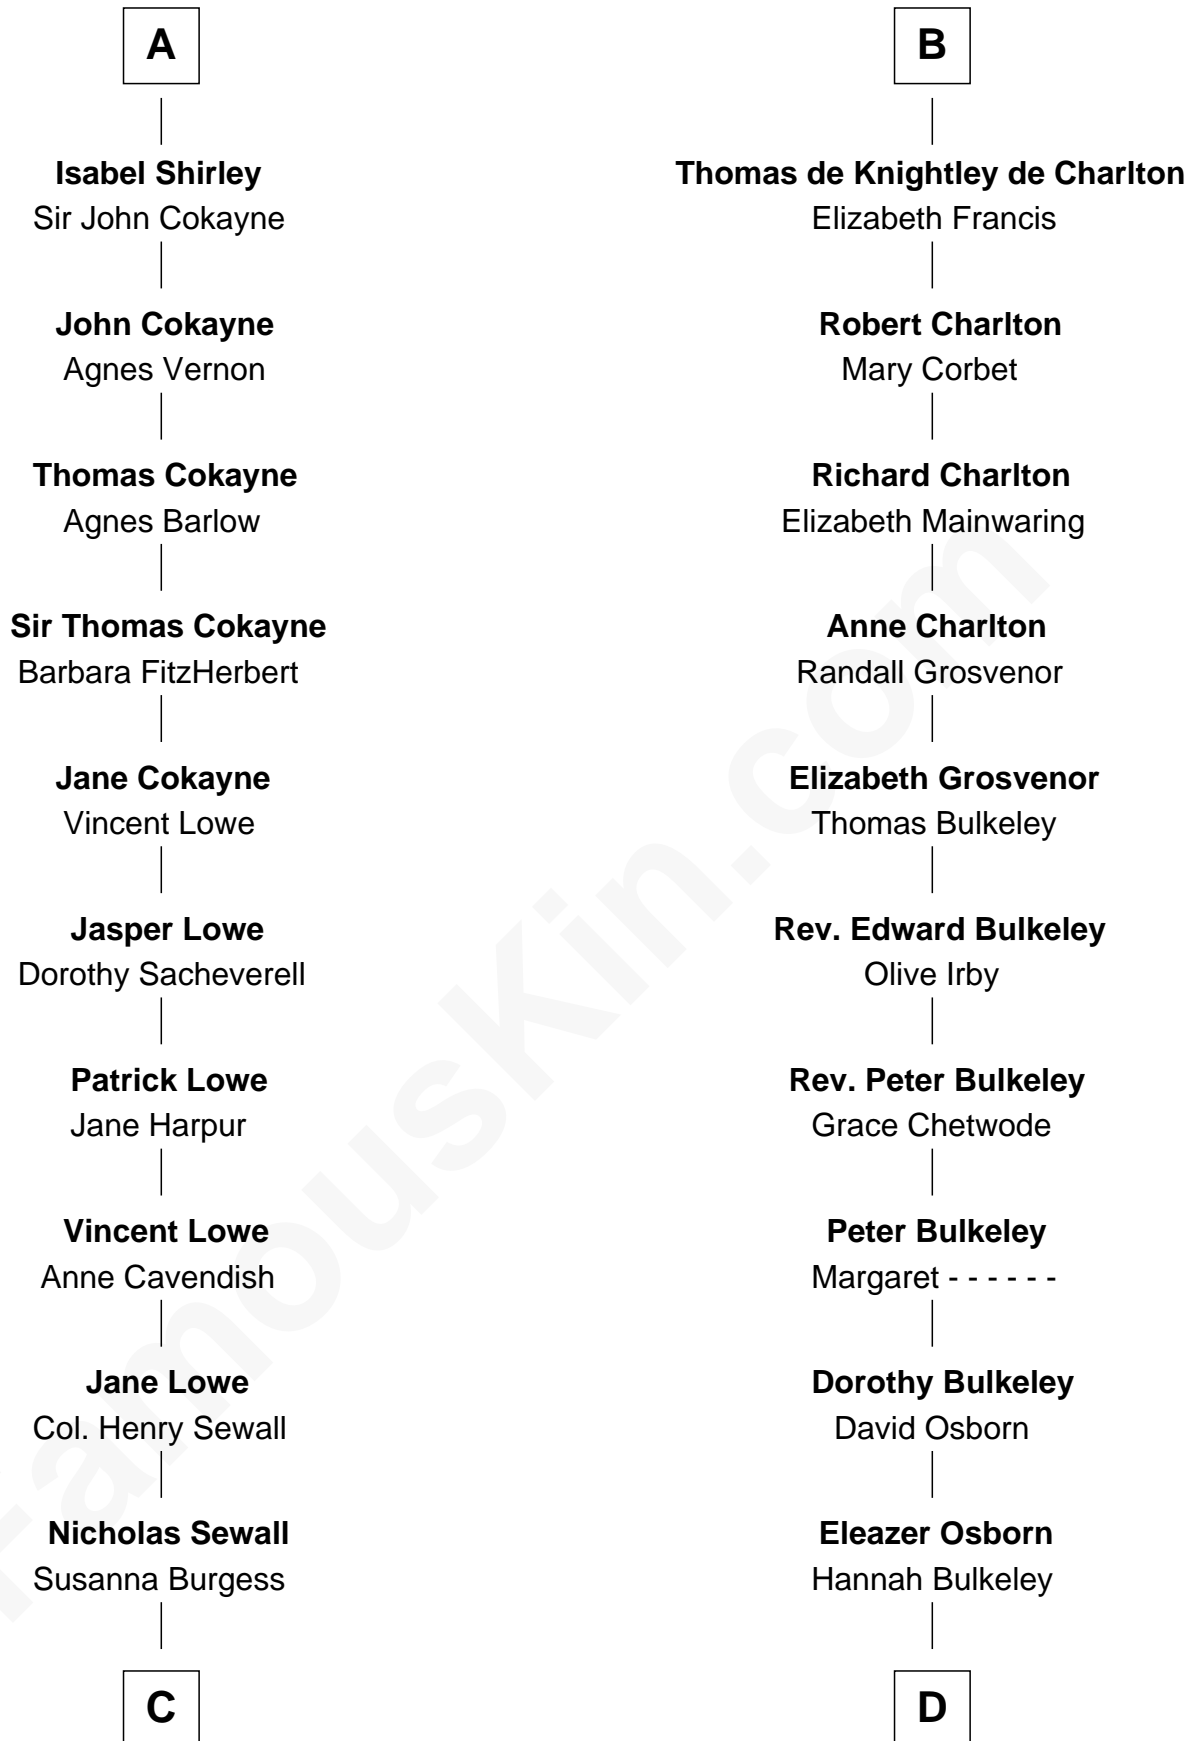

FamousKin.com

Relationship Chart of

Charles Carroll

Signer of the Declaration of Independence

19th cousin 1 time removed of

Jay Gould

American Railroad "Robber Baron"

C

Jane Sewall
Clement Brooke

Elizabeth Brooke
Charles Carroll

Charles Carroll
Signer of Declaration of Independence

D

Eleazer Osborn
Sarah Burr

Anna Osborn
Abraham Gould

John Burr Gould
Mary More

Jay Gould
"Robber Baron"