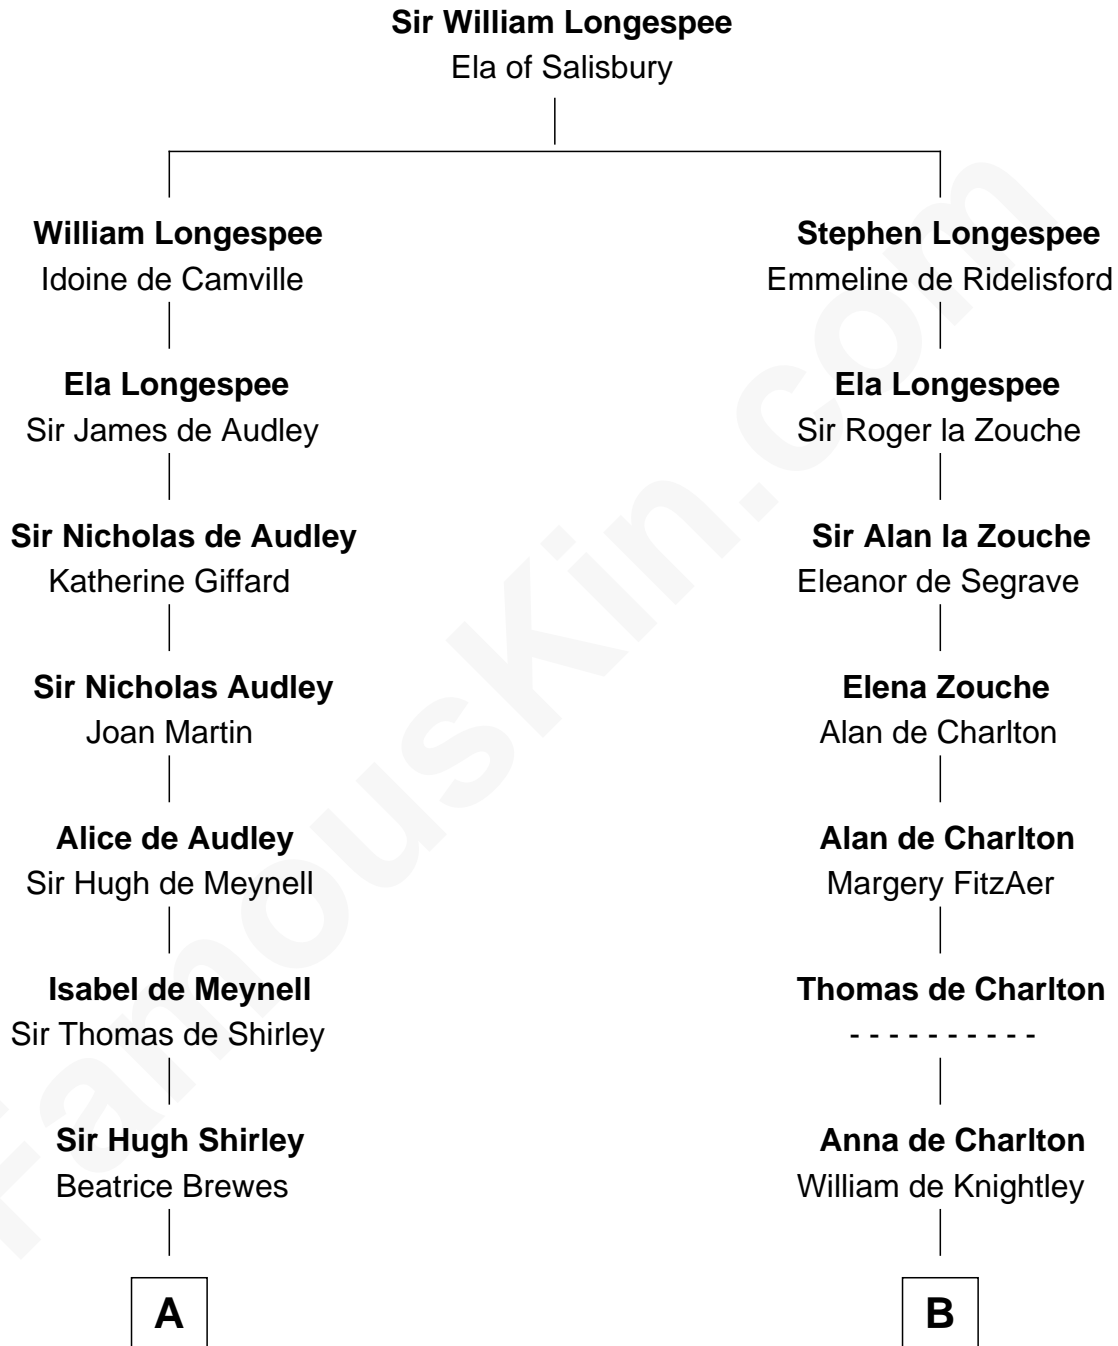

FamousKin.com

Relationship Chart of

Charles Carroll

Signer of the Declaration of Independence

19th cousin 1 time removed of

Jay Gould

American Railroad "Robber Baron"

C

Jane Sewall
Clement Brooke

Elizabeth Brooke
Charles Carroll

Charles Carroll
Signer of Declaration of Independence

D

Eleazer Osborn
Sarah Burr

Anna Osborn
Abraham Gould

John Burr Gould
Mary More

Jay Gould
"Robber Baron"