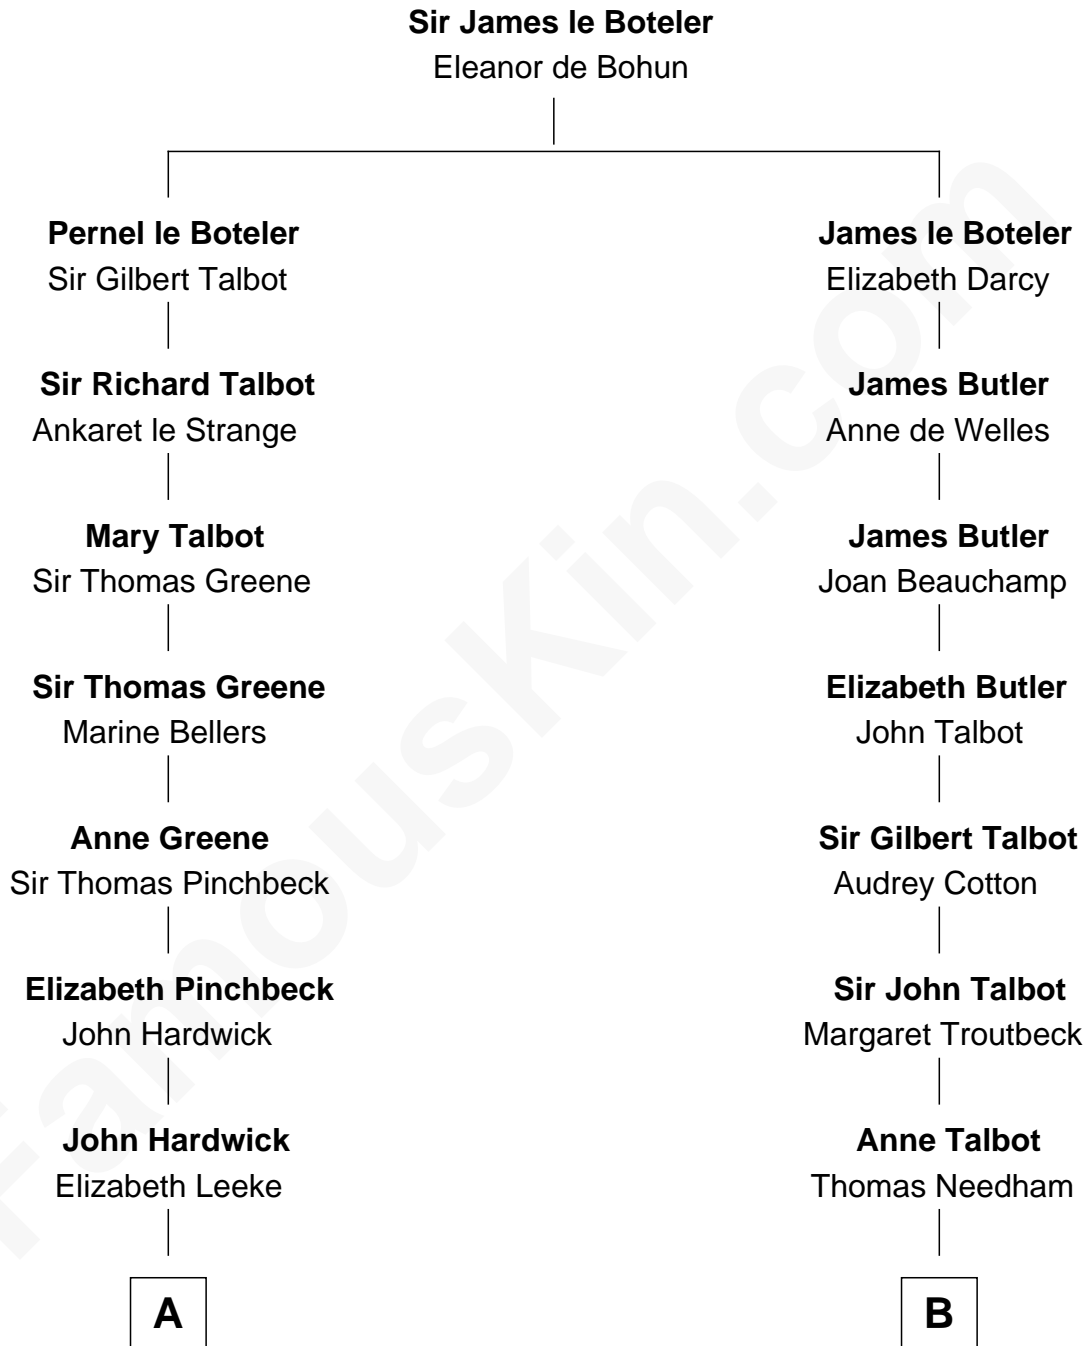

FamousKin.com

Relationship Chart of

Charles Carroll

Signer of the Declaration of Independence

14th cousin 2 times removed of

Jay Gould

American Railroad "Robber Baron"

A

Elizabeth Hardwick
Sir William Cavendish

Henry Cavendish

Anne Cavendish
Vincent Lowe

Jane Lowe
Col. Henry Sewall

Nicholas Sewall
Susanna Burgess

Jane Sewall
Clement Brooke

Elizabeth Brooke
Charles Carroll

Charles Carroll